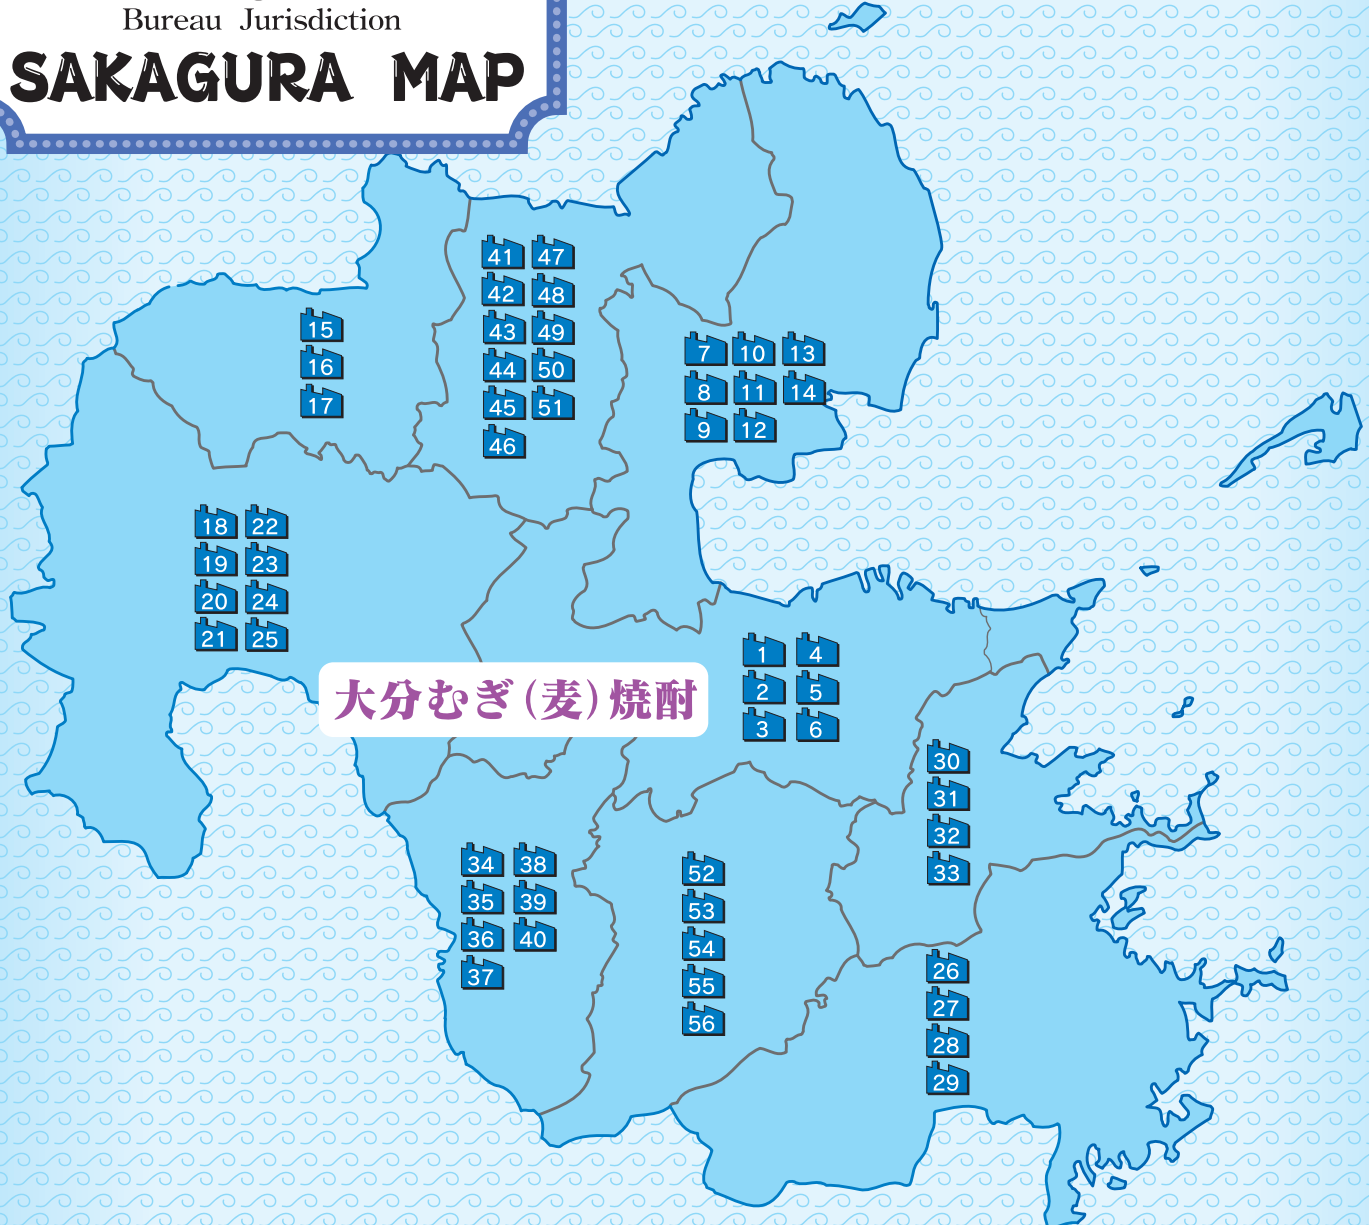

Japan. "Kampai" to the world.

Kumamoto Regional Taxation
Bureau Jurisdiction

SAKAGURA MAP

OITA PREFECTURE

大分むぎ(麦)焼酎

1 SOUKOU SHUZOU General Partnership	18 OIMATSU SHUZOU CO.,LTD	36 Sato Shuzo CO.,LTD	53 HAMASHIMA SHUZOU Limited Partnership
2 Aso brewing Limited Company	19 Oyama Yumekobo Inc.	37 kuju winery CO.,LTD	54 Fujii Jyozo CO.,LTD
3 Onoshuzo CO.,LTD	20 INOUE SHUZOU CO.,LTD	38 SARIMOS	55 MUREDURUSHUZO
4 PROSPER CO.,LTD	21 KUNCHO SHUZO CO.,LTD	39 GOTOU-KAZUSHI	56 TANSEI SHURUI CO.,LTD
5 YUFUIN WINERY	22 SANWA SHURUI CO.,LTD iichiko HITA DISTILLERY	40 Keidoan	
6 YUFUINBEER CO.,LTD	23 Sapporo Breweries Ltd. Kyushu-Hita Brewery	41 YAMADA SHUZOUJYOU	
7 DOBUROKUYA TOUNSAI shirahigetawara Shrine	24 YATSUSHIKA BREWERY CO.,LTD.	42 AGATAYA SHUZOU CO.,LTD	
8 JA Foods Oita Ltd	25 KAMENOI SHUZOU Limited Partnership	43 KUBO SHUZOU CO.,LTD	
9 Nakano Shuzo CO.,LTD	26 ochi shuzou limited partnership	44 KOMATSU SAKE BREWERY CO.LTD	
10 Miroku Shuzo CO.,LTD	27 OGURA	45 SANWA SHURUI CO.,LTD	
11 Kayashima Sake Brewing CO.,LTD	28 ONOTOMISUZO CO.,LTD	46 AJIMU BUDOSHU KOUBOU	
12 MINAMI SHUZOU Corporation	29 BUNGOMEIJO CO.,LTD	47 SANWA SHURUI CO.,LTD	
13 YANO SHUZOUJYOU CO.,LTD	30 AKAMINESHUZOUJOU CO.,LTD.	48 JYOUTOKUYA SHUZOUJYOU CO.,LTD	
14 NIKAIDO SHUZOU CO.,LTD	31 KUGE HONTEN CO.,LTD	49 Joint Enterprise Cooperative Hyakusyuu ikki	
15 Nishinohomare meijyou CO.,LTD	32 KOTEGAWA SHUZOU CO.,LTD	50 YOTSUYA SHUZOU CO.,LTD	
16 YABANOSHIROZAKE SHUZOOMOTO-SHIMAZAWA	33 FUJII SHUZOU CO.,LTD	51 MINCHOU SHUHO CO.,LTD	
17 YAMAKUNI DOBUROKU MANUFACTORY	34 KAYAJIMA SHURUI CO.,LTD	52 OOTAMEIJO CO.,LTD	
	35 kujyukougenkaihatukousya CO.,LTD	53 KIRA SHUZOU Limited Partnership	

Kumamoto regional
taxation bureau
homepage