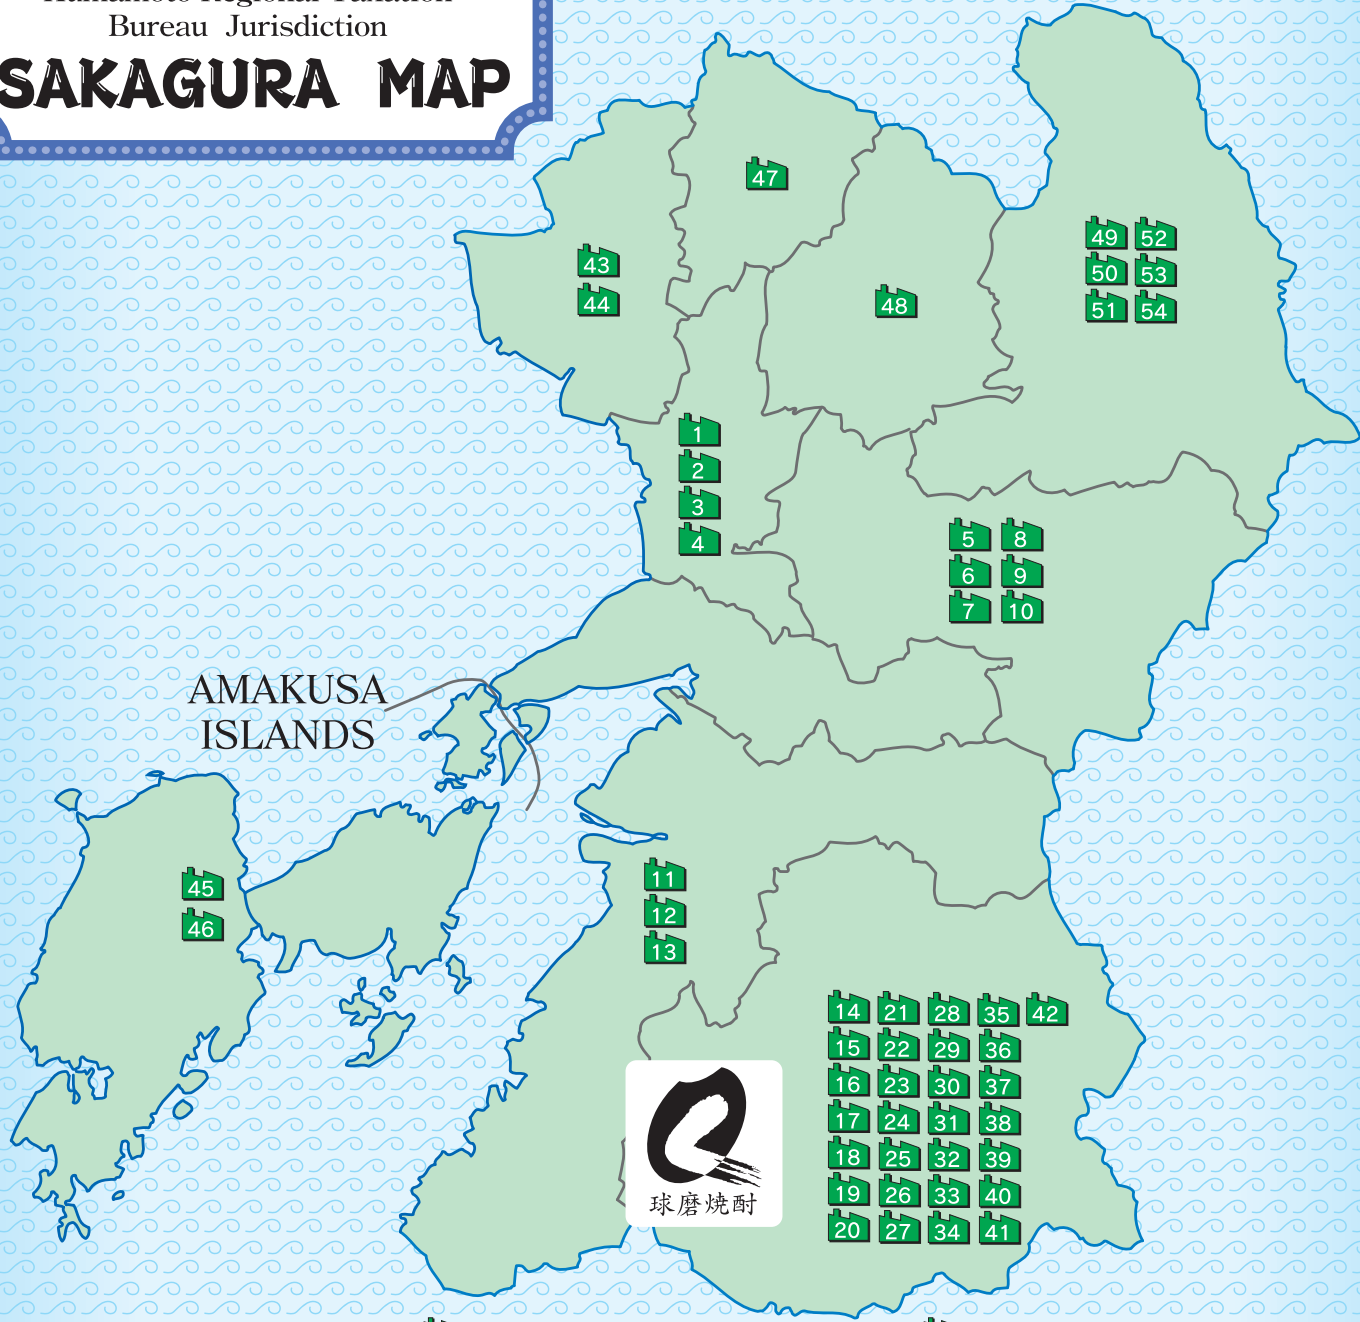

Japan. "Kampai" to the world.

Kumamoto Regional Taxation
Bureau Jurisdiction

SAKAGURA MAP

KUMAMOTO PREFECTURE

AMAKUSA
ISLANDS

- | | | |
|---|--|---|
| 1 KUMAMOTOKEN SYUZO LABORATORY CO.,LTD | 19 FUKANO SHUZO CO.,LTD | 40 MATSUMOTO SHUZOUJOU Limited Partnership |
| 2 ZUIYO CO.,LTD. Toh-hi Factory | 20 SENGETSU SHUZO CO.,LTD. | 41 MIYAHARA SHUZOUZYOU Limited Partnership |
| 3 ZUIYO CO.,LTD. Kawashiri Factory | 21 Yamatoichi shuzomoto Limited Partnership | 42 KUMASHOCHU CO.,LTD |
| 4 KUMAMOTO WINE CO.,LTD | 22 JORAKU SHUZOU CO.,LTD | 43 Aozora Winery |
| 5 KUMAMOTO CRAFT BEER | 23 ROKUCHOSISYUZO.CO.,LTD | 44 HANANOKA SHUZOU CO.,LTD |
| 6 KUMAMOTO-KEN FRUIT GROWERS COOPERATIVE ASSOCIATION | 24 TSUNEMATSU SHUZOU CO.,LTD | 45 AMAKUSA SHUZOU General Partnership |
| 7 SUNTORY BEER LIMITED | 25 TAKAHASHI SHUZO CO.,LTD. | 46 KYOEIFARM CO.,LTD LIQUOR FACTORY |
| 8 Tuzyun brewers CO.,LTD | 26 NASU SHUZOU CO.,LTD | 47 Chiyonosono Sake Brewery Inc. |
| 9 YAMATO SHUZOU CO.,LTD | 27 Batsugun syuzou Limited Partnership | 48 BISHONEN CO.,LTD |
| 10 Utase CO.LTD | 28 Fusanotsuyu CO.,LTD | 49 ASO PALATABILITY LABORATORY |
| 11 Mercian Corporation Yatsushiro Plant | 29 MIYAMOTOSHUZOUJYO Limited Partnership | 50 ASONOYAMABOUSHI |
| 12 FUKUDA FARM WINERY CO.,LTD | 30 KINOSHITA JYOZOSHO | 51 DOBUROKUSEIZOUSYO |
| 13 Kameman Shuzo Limited Partnership | 31 KINOSHITA JYOZOSHO | 52 Kawazu Sake Brewing Company |
| 14 HAKUTAKE BREWING LABORATOLY LTD. | 32 HAYASHI SHUZOUZYO CO.,LTD | 53 YAMAMURA SHUZOU GENERAL PARTNERSHIP |
| 15 JUFUKU SHUZOU | 33 TOYONAGASHUZO General Partnership | 54 Aso Farm Land CO.,LTD |
| 16 TORIKAI SHUZOU CO.,LTD | 34 Ohishi Distillery CO.,LTD | |
| 17 FUCHITA SHUZOUJOU CO.,LTD. | 35 Matsushita distillery CO.,LTD | |
| 18 FUKUDA SHUZOU CO.,LTD | 36 FUTITA SHUZOU HONTEN Corporation | |
| | 37 Tsutsumi Shuzo CO.,LTD. | |
| | 38 Takata shuzohjyo Limited Partnership | |
| | 39 MATSUNOIZUMI SHUZOU Limited Partnership | |