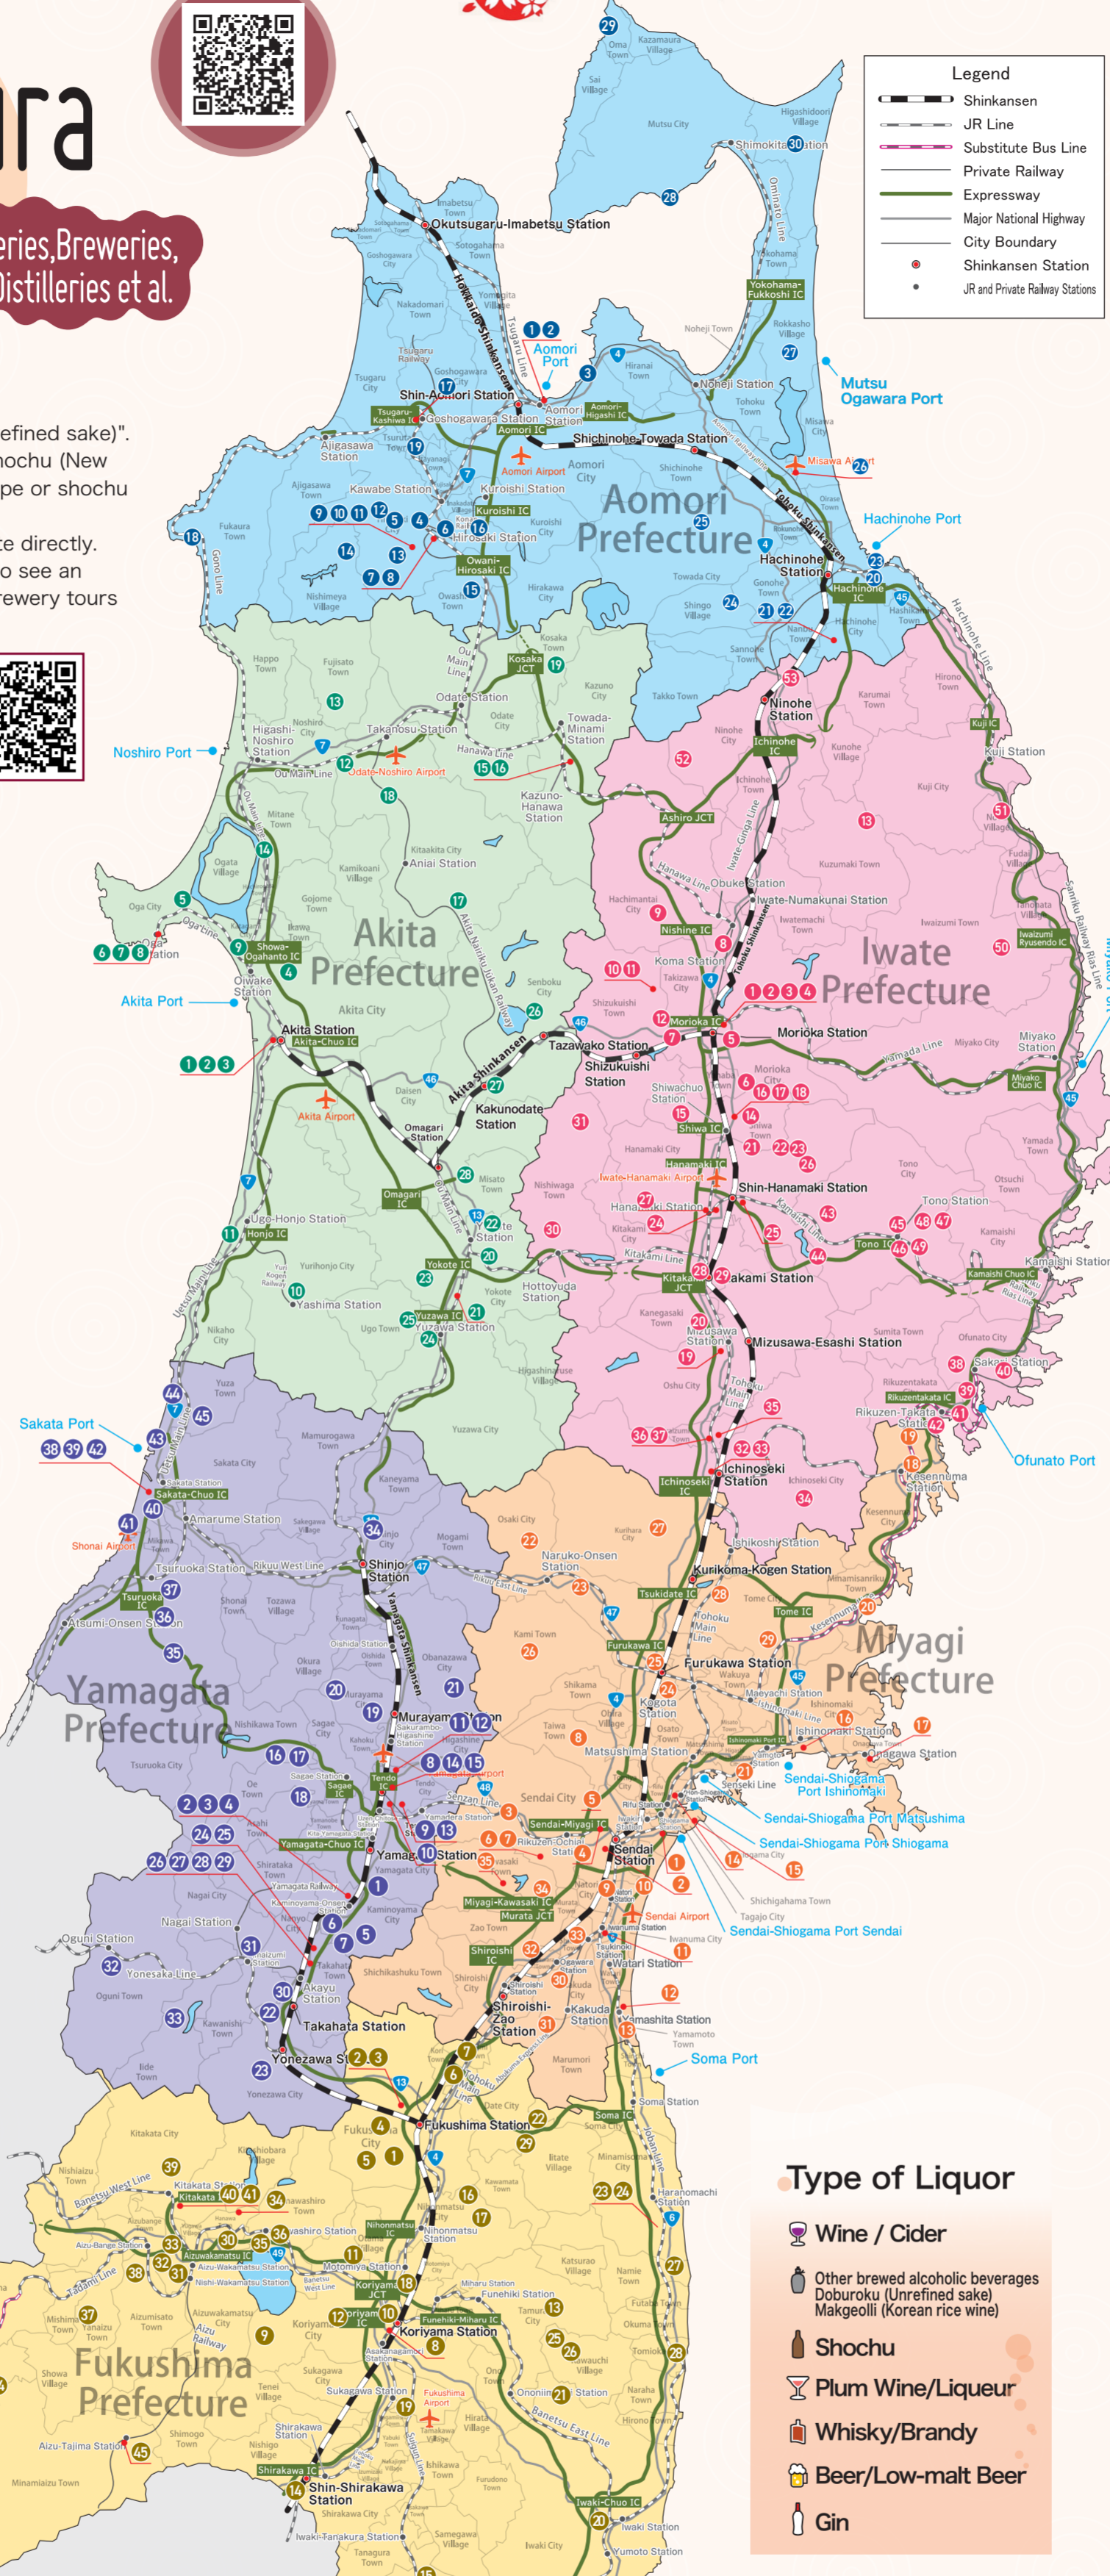

- **Yamagata City**
  1. ZAO BREWERY [ZAO CLASSIC IPA]
- **Kamiyama City**
  1. TAKEDA WINERY Co.,Ltd. [TAKEDA WINERY]
  2. BELLWOOD VINEYARD [Domaine Cloche]
  3. DROP [DROP Bourgeoisement]
  4. Woodyfarm&Winery [Alvarinho]
  5. Social welfare corporation yuaikai [Vin de Ethical Niagara]
  6. Agri Coeur [La joie de vivre]
- **Tendo City**
  1. Yūbo Ichiraku TENDO SPA & BREWERY [Angel Cherry Beer -Fruits Lager-]
  2. TENDO WINE CO.,LTD [TENDO WINE]
  3. SANWA CANNING Company Limited. TENDO a factory [Adult Pineapple Cider (Chūhai)]
  4. Brewlab.108 [#008 Date]
  5. OIZUMI VINES WINERY [uccelli]
  6. Domaine KELOS [NOM DE KELOS]
  7. Mitobe Sake Brewery Co.,Ltd. [CiderMasamune]
  8. Fruit Winery Esprit [Satounishiki Cherry Wine]
- **Nishikawa Town**
  1. Gassan Brewery [GASSAN BEER Pilsner]
  2. Toraya Nishikawa Co.,Ltd. [Gassan sanroku]
- **Asahi Town**
  1. ASAHI MACHI WINE CO.,LTD. [ASAHI MACHI WINE]
- **Murayama City**
  1. KODAMAKOUBOU [MURAYAMANO DOBUBUROKU]
  2. HAKUTO BREWING [ROSE RED ALE]
- **Obanazawa City**
  1. OBANAZAWASHIFURUSATO SHINAGOKOUSUYA CO.,LTD. [OBANENODOBUBUROKU HANAGOKUSAMIZORE]
- **Yonezawa City**
  1. Hamada Co.,Ltd. [(Wine)]
  2. YONEZAWA JACKS BREWERY [JACKS BEER]
- **Nanyo City**
  1. GRAPEREPUBLIC INC. [Cuvée Shinden]
  2. Sutou Budoushu [OUSUI WINE]
  3. OURA WINE CORPORATION [OURA WINE]
  4. SAKAI WINERY Corporation [BIRDUP]
  5. SATO BUDOSHU Corporation [KINKEI WINE]
  6. Yellow Magic Winery [Groove DelaYORO]
- **Takahata Town**
  1. TAKAHATA WINERY [YOSHI SPARKLING CHARDONNAY]
- **Nagai City**
  1. Nagai Brewery Craftsman [Yamagata Purslane PaleAle]
- **Oguni Town**
  1. DEWA DISTILLERY CO.,LTD [SUEKICHI]
- **Iide Town**
  1. IIDEMACHI TIKI SHINKOKOUSUYA CO.,LTD. [nakatsugawa-no doburoku]
- **Shinjo City**
  1. Ringorillappa Cider [UHOHO CIDER]
- **Tsuruoka City**
  1. Shonai-Tagawa Agricultural Co-operative Gassan Wine Institute of Yamabudou [GASSAN WINEYAMA BUDOUSHU]
  2. HOCCA WINERY [HOCCA]
  3. Elsun Winery Matsugaoka Co.,Ltd. [PINOCOLLINA]
- **Sakata City**
  1. DEWA,INC. [DEWA NO DOBUBUROKU]
  2. SAKATA SHUZO CO.,LTD. [JYOKIGEN UMESHU]
  3. Kinryu Corporation [NEW SAWAYAKA]
  4. Sakata Traditional Beer [Pale Ale]
- **Yuza Town**
  1. Sakatahako Co.,Ltd. [MICHINOKU YAMAGATA NO DOBUBUROKU]
  2. GAKKOGAWA DISTILLERY,Inc. [(Whisky)]
  3. Kinryu Corporation YUZA DISTILLERY [THE YUZA DISTILLERY]

Legend

- Shinkansen
- JR Line
- Substitute Bus Line
- Private Railway
- Expressway
- Major National Highway
- City Boundary
- Shinkansen Station
- JR and Private Railway Stations

Aomori Prefecture

- **Aomori City**
  1. JR-EAST Aomori Business-development Company,A-FACTORY [A-FACTORY AOMORICIDRE]
  2. Aomori Brew Pub [CRAFT BEER]
  3. Keika Brewing [K e i k a]
- **Hirosaki City**
  1. The Nikka Whisky Distilling Co.,Ltd. [NIKKA HIROSAKI CIDER]
  2. Fattoria Da Sasino [Hirosaki Nebbio]
  3. Be Easy Brewing [AOMORI ALE]
  4. GARUTSU CO.,LTD. GARUTSU WINERY [ALE]
  5. JR-east AomoriBusiness-development Company [A-FACTORY AomoriCidre Hirosakiyoshinocho]
  6. Hyakusyodohonpo Co.,Ltd. [KimoriCIDRE]
  7. MORIYAMAEN Co.,Ltd. [TEKIKAKA CIDRE]
  8. TAMURA FARM CO.,LTD. [TAMURA CIDRE]
  9. Hirosaki Jozo Winery and Cidre [zattana cidre]
  10. Donguri Plannig [Cogg's Cidre]
- **Nishimeya Village**
  1. SHIRAKAMI WINERY [STILL LIGHT]
- **Owani Town**
  1. Sunnamorunery Factory No.2 Limitedcompany [Tsuraruwine]
- **Hirakawa City**
  1. CRAZY CIDER [CRAZY CIDER DRY]
- **Goshogawara City**
  1. MOHODORI DISTILLERY [LOVEVADOS]
- **Fukaura Town**
  1. PENSION BiyukanSHIRAKAMI YUKIGE
- **Tsuruta Town**
  1. TSUGARU WINERY .INC.JOMON NO KISEKI
- **Hachinohe City**
  1. SAWAUCHI Jozo [NANBURUSCO]
  2. Hachinohe Winery Co.,Ltd. [Hachinohe Wine Mer lot]
  3. KANEKU BREWERY [Golden Lite Ale]
  4. HACHINOHE SHUZO Co.,Ltd. [MINATO DISTILLERY]
- **Shingo Village**
  1. Izuminojō Shingo distillery [Satonohana]
- **Towada City**
  1. OIRASE Brewery [OIRASE BEER CLASSIC PILSNER]
- **Misawa City**
  1. KINSEI Brewery [Pistol Bear DDH Hazy IPA]
- **Rokkasho Village**
  1. Shochu "Rokushu" Distillery [Rokushu]
- **Mutsu City**
  1. Sunnamorunery Limitedcompany [Shimokita Wine]
- **Oma Town**
  1. BAIKOUDORINKU B-S [MANJU-MUGISHIZUKU]
- **Higashidori Village**
  1. nooqu BREWERY [craft beer]

Iwate Prefecture