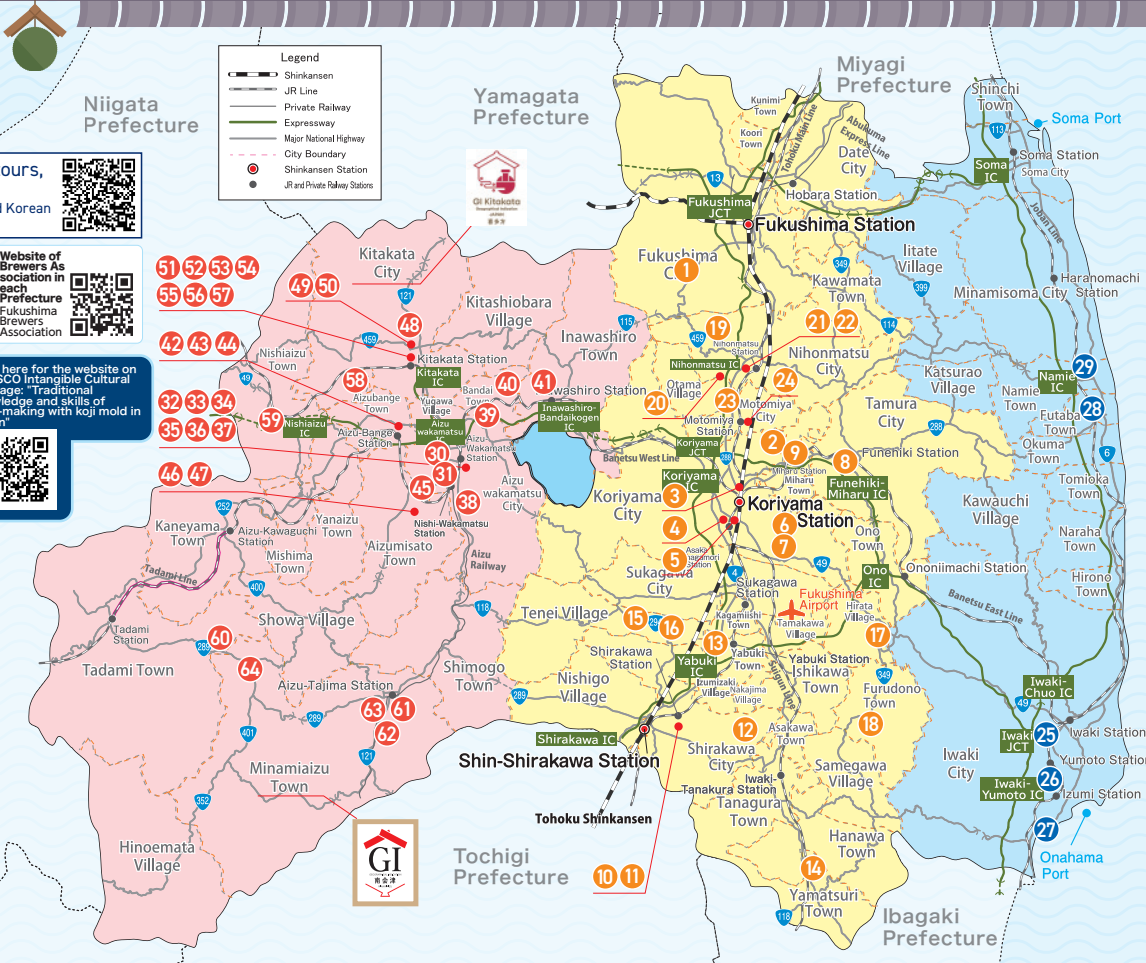

Location	Manufacturer's name	Representative brand Label, etc.	Representative brand
Fukushima City	1 KINSUISHO Sake Brewery CO.,LTD.		KINSUISHO
Koriyama City	2 Watanabe Shuzohonten Co.,Ltd.		Yukikomachi
Koriyama City	3 SATOUSHUZOTEN Corporation		FUJINOI
Koriyama City	4 WAKAZEKISHUZO CO.,LTD.		SAKAMIZUKI
Koriyama City	5 SASANOKAWASHUZO CO.,LTD.		SASANOKAWA
Koriyama City	6 NIIDAHONKE CO.,LTD.		Niida Shizenshu
Koriyama City	7 TANIGAWASHUZO CO.,LTD.		SAKAMIZUKI
Tamura City	8 Gemba Honten Co.,Ltd.		Abukuma
Miharu Town	9 MIHARU SHUZO		MIHARUKOMA
Shirakawa City	10 HAKUYOU BREWERY		HAKUYOU
Shirakawa City	11 Senkoma Brewing Co.,Ltd.		SENKOMA
Shirakawa City	12 ARIGA JOZO LIMITED PARTNERSHIP		JINYA
Yabuki Town	13 OKIDAICHONTEEN GENERAL PARTNERSHIP		SHIZENGO
Yabuki Town	14 Yazawa Shuzo Inc.		NANGO
Tenei Village	15 Suzunoi Corporation		JUGETSU
Tenei Village	16 MATSUZAKI SHUZO CO.,LTD.		HIROTOGAWA
Hirata Village	17 WAKASHIMIZU SHUZO CO.,LTD.		SHIKINOHANA
Furudono Town	18 TOYOKUNISHUZO LIMITED PARTNERSHIP		AZUMATYOYKUNI
Nihonmatsu City	19 NIGASHIMINOSHUZO PRODUCTIVITY IMPROVEMENT COOPERATIVE		OKUNOMATSU
Nihonmatsu City	20 NINKI INC.		Ninki-ichi
Nihonmatsu City	21 HIMONOYASHUZOTEN CO.,LTD.		Senkonari
Nihonmatsu City	22 DAISHICHI SAKE BREWERY CO.,LTD.		DAISHICHI
Nihonmatsu City	23 Okunomatsu Sake Brewery Co.,Ltd.		OKUNOMATSU
Motomiya City	24 Daitengu Sake Brewery Co.,Ltd.		DAITENGU
Iwaki City	25 Shikeshuzoten General Partnership		Matabey
Iwaki City	26 TAHEIZAKURASHUZO Limited Partnership		TAHEIZAKURA
Iwaki City	27 SAGI SHUZOUTEN		SEIHUKU
Futaba Town	28 TOMISAWASHUZOTEN CO.,LTD.	NO DATA	SHIRAFUJI
Namie Town	29 SUZUKISHUZOTEN CO.,LTD.		IWAKIKOTOBUKI
Aizuwakamatsu City	30 HANAHARU SHUZO CO.,LTD.		HANAHARU
Aizuwakamatsu City	31 ISHIBASHI SYUZOJU		KUNTAKA
Aizuwakamatsu City	32 TSURUNOE SHUZO CO.,LTD.		AIZU CHUJO
Aizuwakamatsu City	33 Tatsuzumi shuzo CO.,LTD.		Kyonohana
Aizuwakamatsu City	34 YAMAGUCHI GENERAL PARTNERSHIP		Kaishuichi
Aizuwakamatsu City	35 NAGURAYAMA SAKE BREWERY CO.,LTD.		NAGURAYAMA
Aizuwakamatsu City	36 SUEHIRO SAKE BREWERY CO.,LTD. KAEIKURA		SUEHIRO
Aizuwakamatsu City	37 MIYAZUMIMEIJO Co., Ltd.		AIZUMIYAIZUMI
Aizuwakamatsu City	38 Takahashi Shousaku Sake Brewery		Aizumusume
Bandai Town	39 Bandaishuzou Co., Ltd.		BANDAISAN
Bandai Town	40 EISEN SHUZO CO.,LTD. BANDAIKOU		EISHIRO
Inawashiro Town	41 INAGAWASHUZOTEN LIMITED PARTNERSHIP		SHICHIJURO
Aizubange Town	42 Hirokishuzohonten Co.,Ltd.		Izumikawa
Aizubange Town	43 TOYOKUNI SHUZO LIMITED PARTNERSHIP		Gakujuuro
Aizubange Town	44 Akebono Shuzo Co., Ltd.		TENMEI
Aizumisato Town	45 SUEHIRO SAKE BREWERY CO.,LTD. HAKASEKURA		SUEHIRO
Aizumisato Town	46 SHIRAIASHUZOTEN LIMITED PARTNERSHIP		bandaihou
Aizumisato Town	47 OTOKOYAMASHUZOTEN LIMITED PARTNERSHIP		AIZUOTOKOYAMA
Kitakata City	48 Sasamasamune Brewery Co.,Ltd.		SASAMASAMUNE
Kitakata City	49 Homare Sake Brewery Co.,Ltd.		Aizu Homare
Kitakata City	50 KAGUYAMA Limited Partnership		KAGUYAMA
Kitakata City	51 MINENOYUKI CORPORATION		YAMATOYAZENNAI
Kitakata City	52 Yumegokoro Sake Brewery Co.,Ltd.		Naraman
Kitakata City	53 Yoshinogawashuzouten Limited Partnership		Aizu Yoshinogawa
Kitakata City	54 Ohara Brewing Co.		Classic
Kitakata City	55 KIYOKAWA SAKE CO.		AIZU KIYOKAWA
Kitakata City	56 KITANOHANASHUZO Limited Partnership		Kitanohana
Kitakata City	57 Yamatogawa Sake Brewery co.,Ltd.		Yauemon
Kitakata City	58 AIZUNISHIKI Limited Partnership		AIZUNISHIKI
Nishiaizu Town	59 SAKAEGAWA SHUZO CO.,LTD.		UMAKANBEI
Tadami Town	60 NEKKA LLC (Export)		Ryu Sho
Minamiaizu Town	61 KOKKEN BREWERY CO.,LTD.		KOKKEN
Minamiaizu Town	62 Kaito otokoyama shuzo		Kaito Otokoyama
Minamiaizu Town	63 Aizu Sake Brewery Co.,Ltd.		Yamanoi
Minamiaizu Town	64 HANAIZUMI Sake Brewery Co.,Ltd.		Roman

※[Export] This is a sake for export and is not available for sale in Japan.