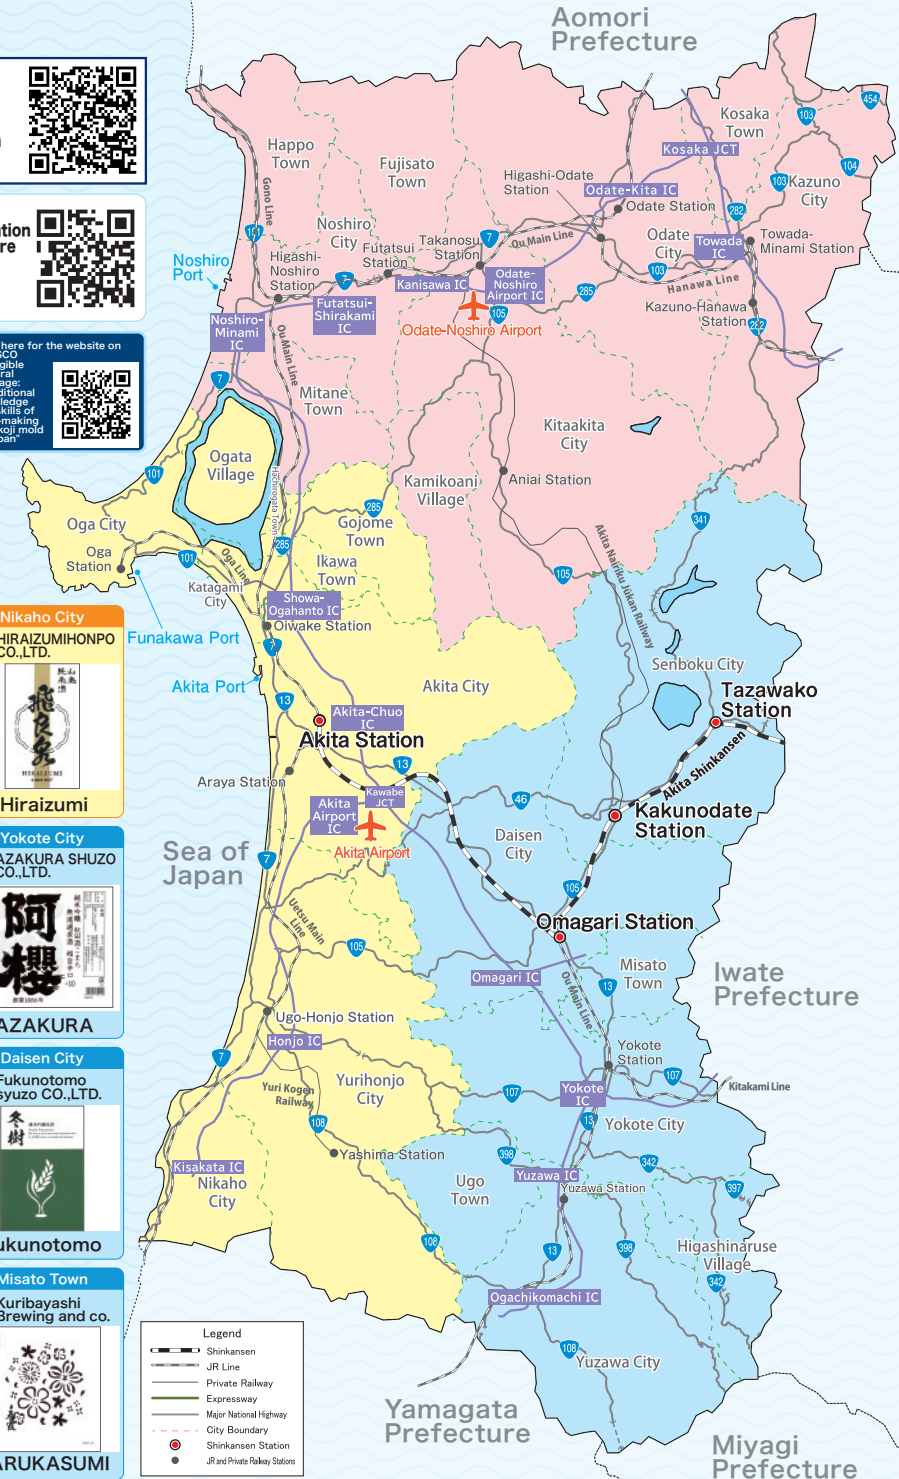

Yurihonjo City
13 AKITA HOMARE SHUZO CO.,LTD.

Akita Homare

Nikaho City
14 HIRAIZUMIHONPO CO.,LTD.

Hiraizumi

Noshiro City
15 Kikusuisshuzo Limited Partnership

Kikusui

Happo Town
16 Yamamoto Sake Brewery Corp.

Yamamoto

Odate City
17 HOKUSHIKA CO.,LTD.

hokushika

Kazuno City
18 Chitosezakari Brewery Co.,LTD.

CHITOSEZAKARI

Yokote City
19 Dainagawa Co.,Ltd.

Dainagawa

Yokote City
20 MAIZURUSHUZOU Co.,Ltd.

TABITO

Yokote City
21 Asamaishuzo Co., Ltd.

Amanoto Umashine

Yokote City
22 AZAKURA SHUZO CO.,LTD.

AZAKURA

Yokote City
23 Hinomaru Jozo Co.,Ltd.

Mansakuno Hana

Yuzawa City
24 AKITAKENAKKO KOGYO CO.,LTD.

ITTEKI SENRYO

Yuzawa City
25 RyozeKi Shuzo Co.,Ltd.

RyozeKi

Yuzawa City
26 AKITAMEIJOY CO.,LTD.

BISHU RANMAN

Yuzawa City
27 Kimura Brewery Inc.

Fukukomachi

Daisen City
28 OKUDASHUZOTEN Limited Corporation

CHIYOMIDORI

Daisen City
29 SUZUKI BREWING AND CO.

HIDEYOSHI

Daisen City
30 Fukunotomo SHUZO CO.,LTD.

Fukunotomo

Daisen City
31 KARIHO SHUZO CO., LTD.

KARIHO

Daisen City
32 DEWATSURUSHUZO CO.,LTD.

DEWATSURU

Daisen City
33 AKITASEISHU CO.,LTD.

YAMATOSHIZUKU

Daisen City
34 Kinmon Akita Shuzou Co.,Ltd.

YAMABUKI

Daisen City
35 AKITAFUJISHUZOTEN General Partnership

AKITAFUJI

Semboku City
36 GOISHUZOTEN Limited Partnership

KAKUNODATE SHIRAUME

Misato Town
37 Takahashi Shuzo-ten Co.,Ltd.

Okushimizu

Misato Town
38 Kuribayashi Brewing and co.

HARUKASUMI

Legend
Shinkansen
JR Line
Private Railway
Expressway
Major National Highway
City Boundary
Shinkansen Station
JR and Private Railway Stations

※[Export] This is a sake for export and is not available for sale in Japan.