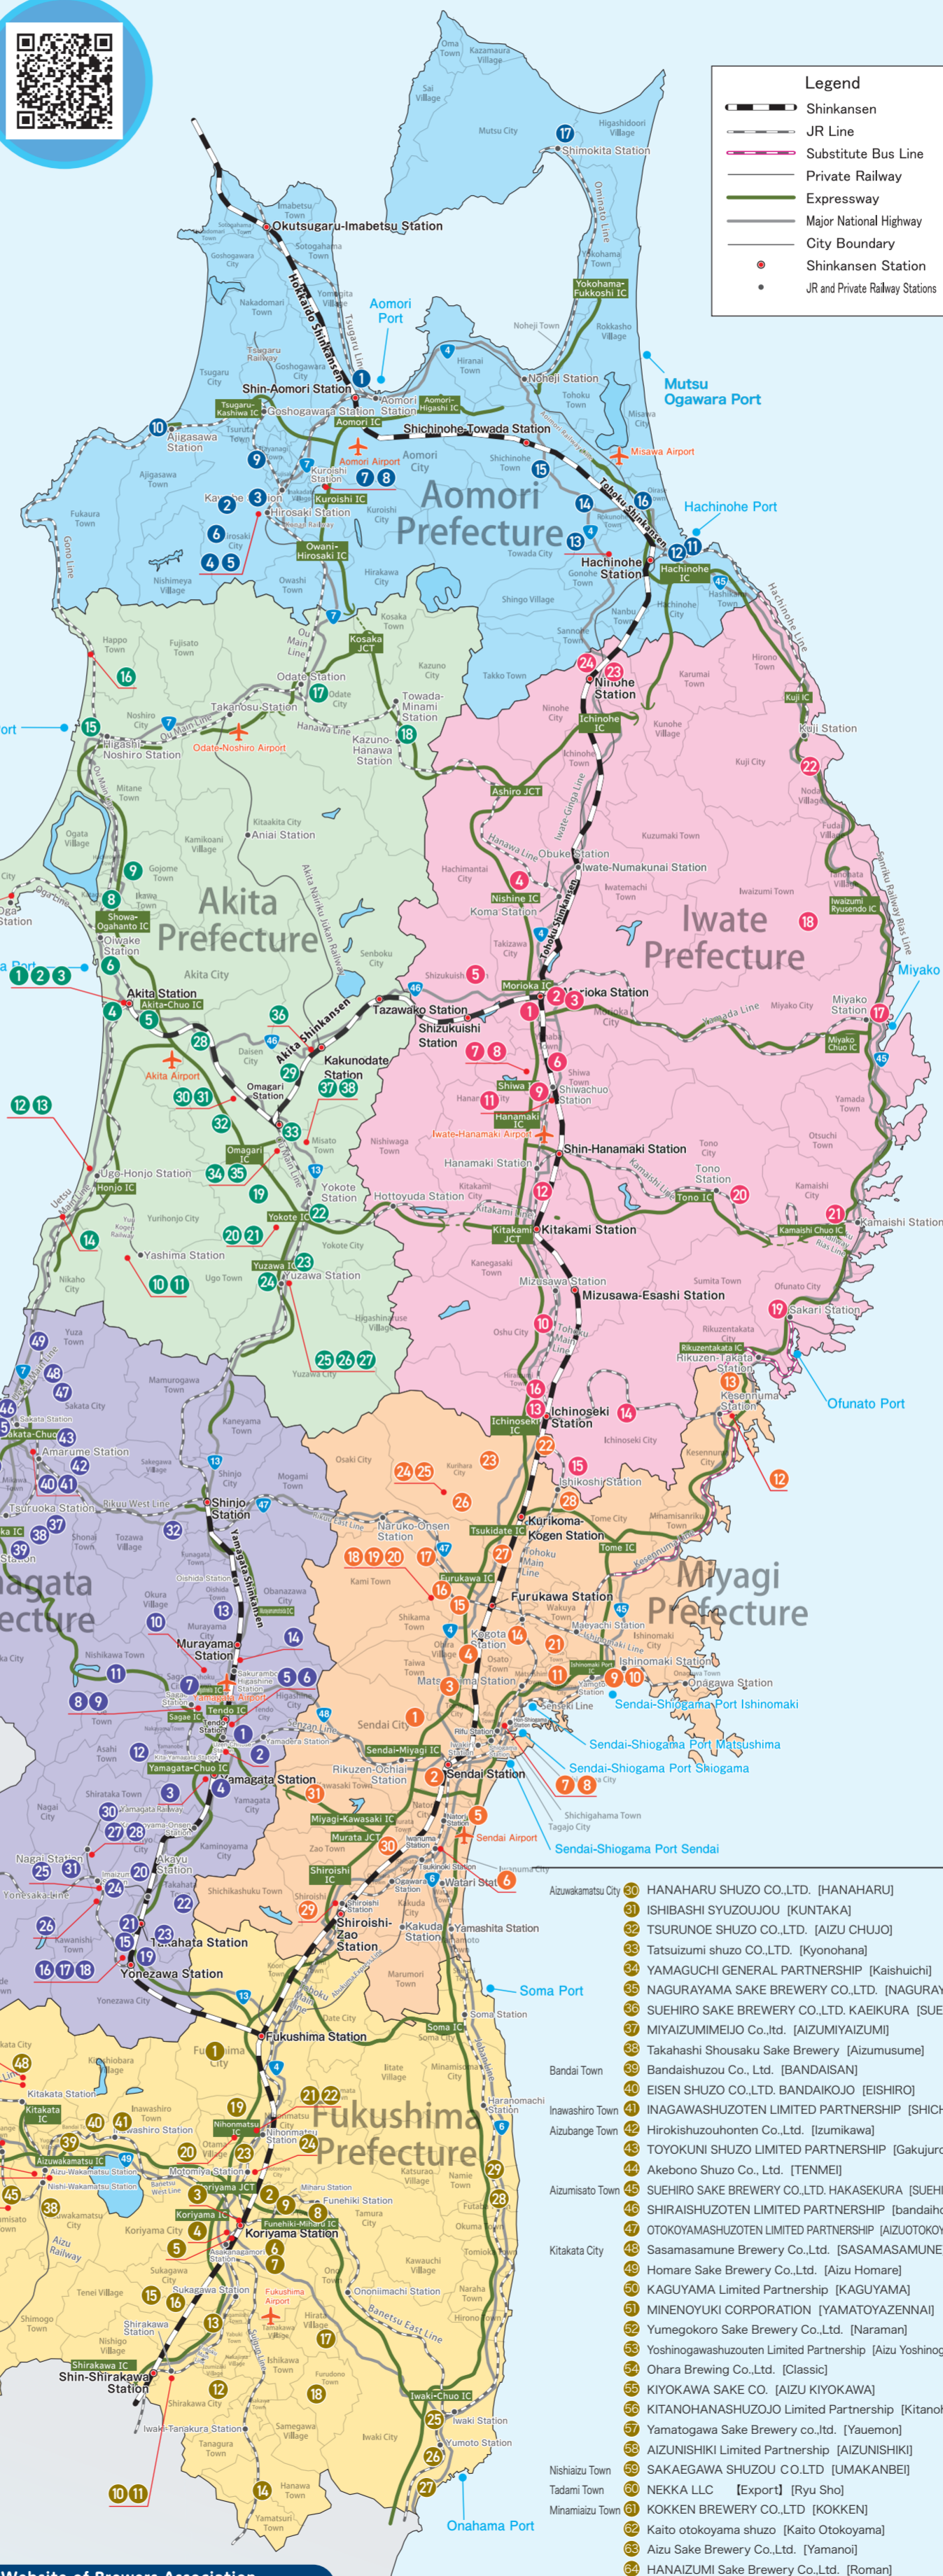

[Export] : This is a sake for export and is not available for sale in Japan.

Click here for the results of the various awards

[Tohoku Sake Awards]

Aomori Brewers Association website

Iwate Brewers Association website

Miyagi Brewers Association website

Akita Brewers Association website

Yamagata Brewers Association website

Fukushima Brewers Association website

Legend

- Shinkansen
- JR Line
- Substitute Bus Line
- Private Railway
- Expressway
- Major National Highway
- City Boundary
- Shinkansen Station
- JR and Private Railway Stations

Aomori Prefecture

- Aomori City 1 NISHIDA SHUZOTEN CO.,LTD. [DENSJU]
- Hirosaki City 2 Rokka Shuzo Co., Ltd. [TORAI]
- 3 MIURA SHUZO CO.,LTD. [HOHAI]
- 4 KANETA TAMADA SHUZOUTEN CO.,LTD. [HANAIPIPU]
- 5 Matsumidori Brewery Co.,Ltd. [Rokkon]
- 6 SHIRAKAMISHUZO CO.,LTD. [SHIRAKAMI]
- Kuroishi City 7 NAKAMURA KAMEKICHI CO.,LTD. [TAMADARE]
- 8 NARUMIJOZOTEN CORPORATION [KIKUNOJI]
- 9 Takenami Shuzoten Co.,Ltd. [Iwakimasamune]
- Itayagawa Town 10 Ozaki Sake Brewery Co.,Ltd. [Ando Suigun]
- Ajigasawa Town 11 HACHINOHE SHUZO Co.,Ltd. [Mutsu Hassen] HACHINOHE SHURUI CO.,LTD.
- Hachinohe City 12 HACHITSURU FACTORY [HACHITSURU] Hachinohe Shurui Corporation
- Gonohe Town 13 Gonohe Factory [Jyokoi]
- Towada City 14 Hatomasamune Co.,Ltd. [Hatomasamune]
- Shichinohe Town 15 Morita Shoubu Co.,Ltd. [KOMAZUMI]
- Orase Town 16 Momokawa Brewing, Inc. [Momokawa]
- Mutsu City 17 YUGENGAISHA SEKINOI SYUZO [SEKINOI]

Iwate Prefecture

- Morioka City 1 Akabu Shuzo Co.,Ltd. [AKABU]
- 2 Asabiraki Co.,Ltd. [Asabiraki]
- 3 Sakuragao Shuzo Co., Ltd. [Sakuragao]
- Hachimantai City 4 Washinoo Co.,Ltd. [Washinoo]
- Shizukushi Town 5 Kikunotsukasa SAKE Brewery Co.,Ltd [Shichi Fukujin]
- Shiwa Town 6 Tsukinowa-shuzoten Co.,Ltd. [Tsukinowa]
- 7 SHIWA SHUZOTEN [HIROKI]
- 8 AZUMAMINE SHUZOUTEN Co.,Ltd. [AZUMAMINE]
- 9 TAKAHASHISHUZOTEN [HORINO]
- Oshu City 10 IWATEMEIYO CO.,LTD. [IWATEHOMARE]
- Hanamaki City 11 KAWAMURA Limited Partnership [YOEMON]
- Kitakami City 12 KIKUZAKARISHUZO CO.,LTD. [ONIKENBAI]
- Ichinoseki City 13 Sekinoichi Syuzo Co.,Ltd. [Sekinoichi]
- 14 IWATEMEIYO CO.,LTD. TAMANOHARUKOJOU [TAMANOHARU]
- 15 IWANOSHUZO CO.,LTD. [IWANOI]
- Hirazumi Town 16 Ryobansyuzo kabushikikaisya hirazumikozyo [KANZAN]
- Miyako City 17 Hishiyashuzoten Corporation [SENRYO OTOKOYAMA]
- Iwazumi Town 18 Senkin Holdings Co.,Ltd. [Ryusen Yaezakura]
- Ofunato City 19 SUISENSHUZO CO.,LTD. [SUSEN]
- Tono City 20 KAMIHISHUZO CO.,LTD. [kokkanokoi]
- Kamashi City 21 Hamachidori Co.,Ltd. [HAMACHIDORI]
- Kuji City 22 FUKURAI CORPORATION [FUKURAI]
- Ninohe City 23 NANBUBUJIN Co.,Ltd. Honsya Brewery [NANBUBUJIN]
- 24 NANBUBUJIN Co.,Ltd. Basenkyou Brewery [NANBUBUJIN]