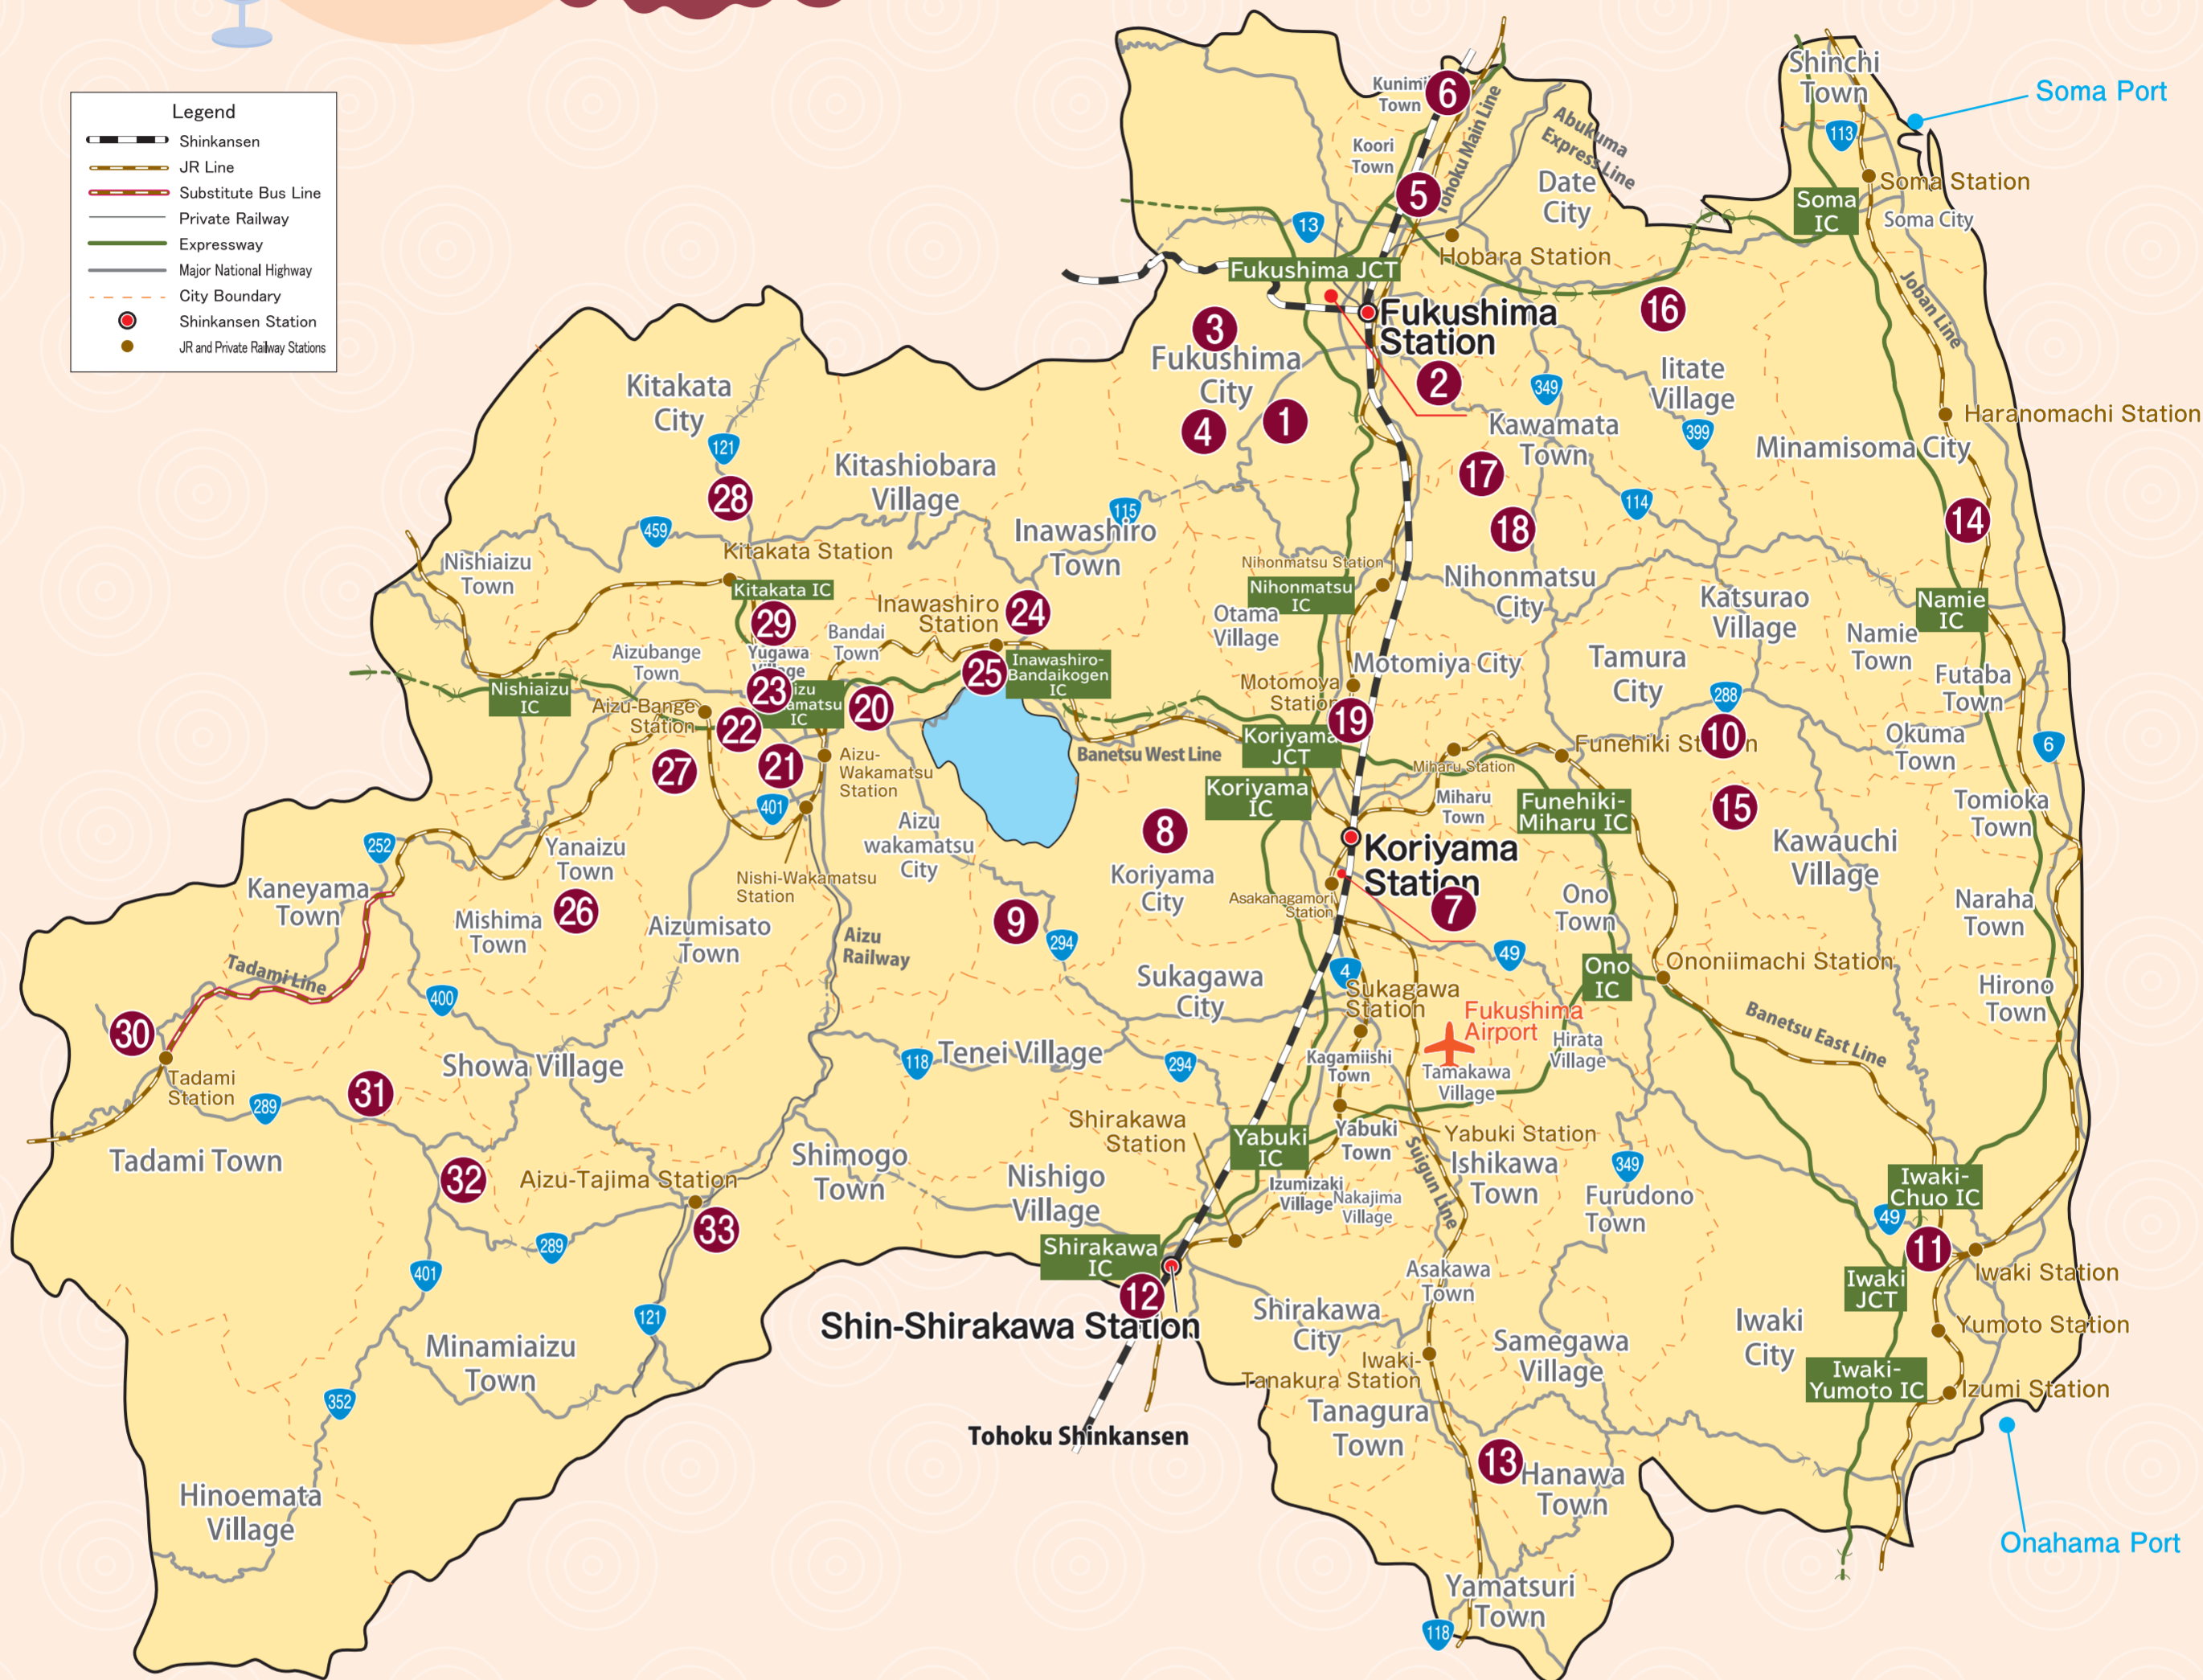

Fukushima Sakagura MAP

Wineries, Breweries, Distilleries et al.

Japan. "Kampai" to the world.

Current as of November 1, 2021
Compiled by Sendai Regional Taxation Bureau

Excludes breweries listed on the "Fukushima Brewery MAP (SAKE)".

However, breweries that produce continuously distilled shochu (New type or shochu group Ko), specialty shochu (Authentic type or shochu group Otsu), and beer are listed in duplicate.

Legend	
	Shinkansen
	JR Line
	Substitute Bus Line
	Private Railway
	Expressway
	Major National Highway
	City Boundary
	Shinkansen Station
	JR and Private Railway Stations