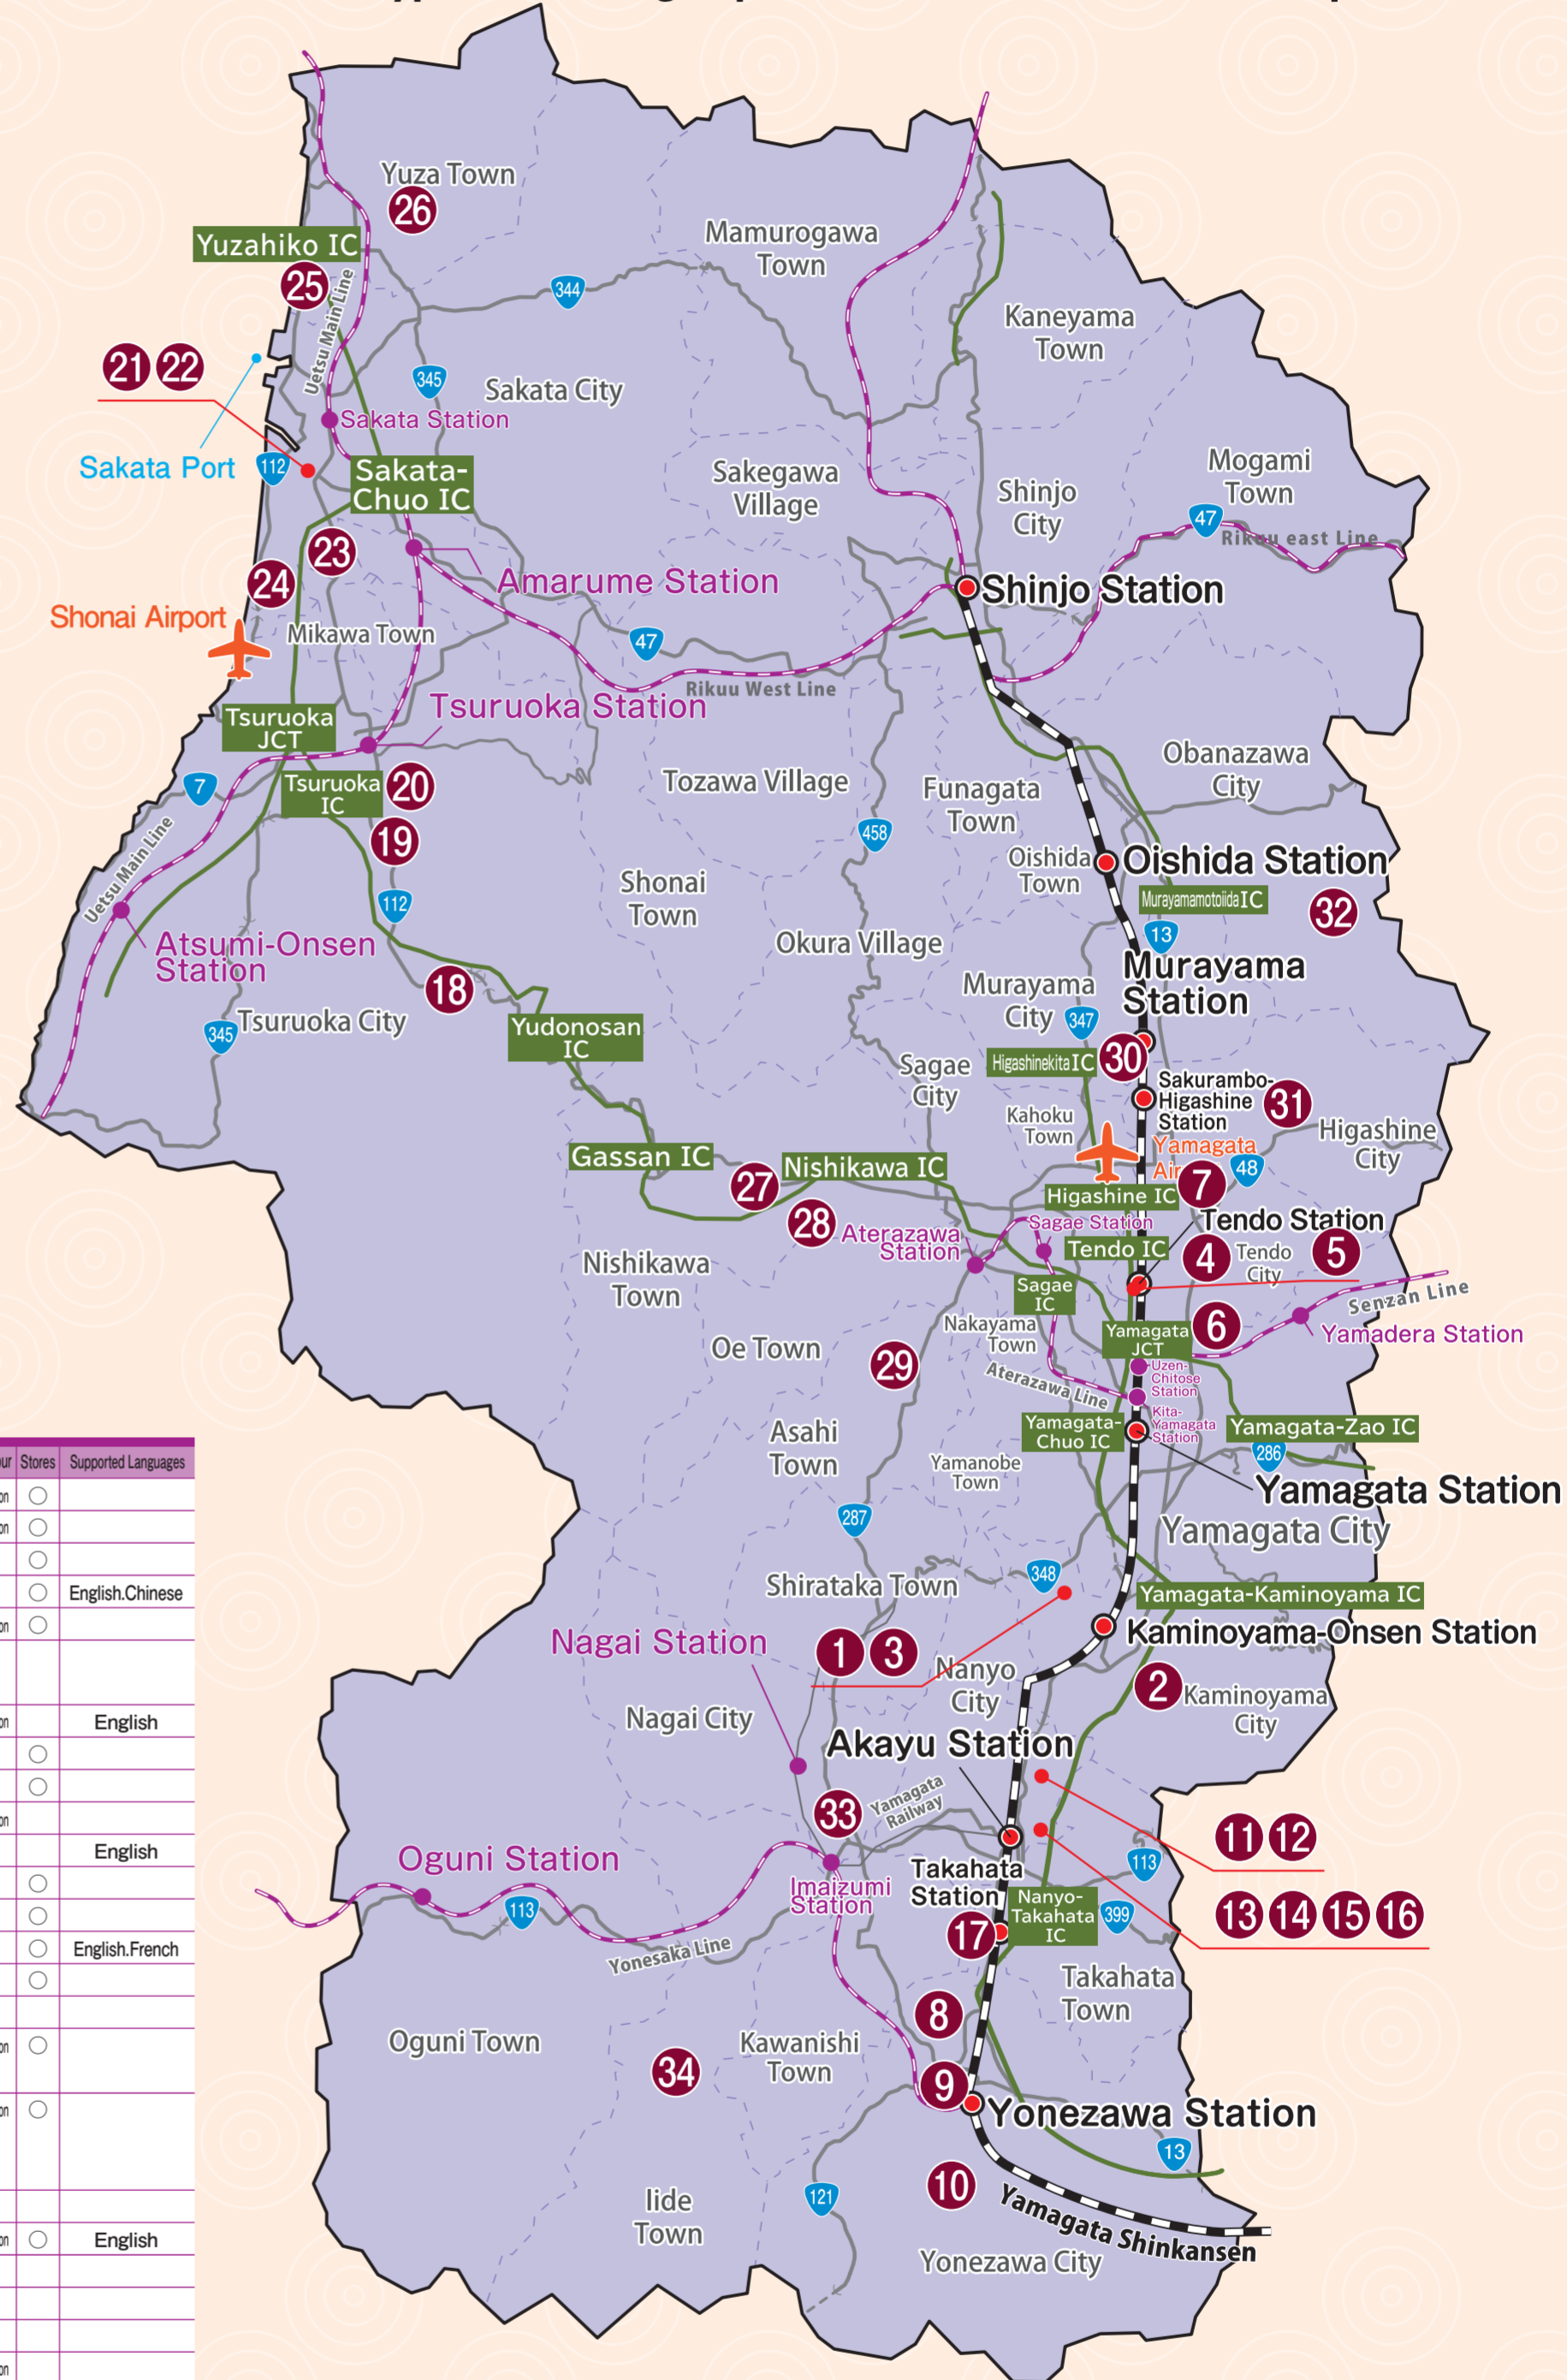

Yamagata Sakagura MAP

Wineries, Breweries, Distilleries et al.

Japan. "Kampai" to the world.

Current as of November 1, 2021
Compiled by Sendai Regional Taxation Bureau

Excludes breweries listed on the "Yamagata Brewery MAP (SAKE)".
However, breweries that produce continuously distilled shochu (New type or shochu group Ko), specialty shochu (Authentic type or shochu group Otsu), and beer are listed in duplicate.

Legend	
	Shinkansen
	JR Line
	Private Railway
	Expressway
	Major National Highway
	City Boundary
	Shinkansen Station
	JR and Private Railway Stations

Name of City, Town, and Village	No.	Brewery Name	Brand Name	Genre	Phone Number	Brewery Tour	Stores	Supported Languages
Kaminoyama City	①	TAKEDA WINERY Co.,Ltd.	TAKEDA WINERY	Wine	023-672-0040	○Reservation	○	
	②	Zao Woody Farm Ltd.	Woody Farm & winery	Wine	023-674-2343	○Reservation	○	
	③	BELLWOOD VINEYARD	Collection Classique	Wine	023-674-6020		○	
Tendo City	④	TENDO BREWERY	SOBA DRY	Beer	023-654-3311		○	English.Chinese
	⑤	TENDO WINE CO.,LTD	TENDO WINE	Wine	023-655-5151	○Reservation	○	
	⑥	SANWA CANNIG Company Limited, TENDO a factory second factory	Chuhai	Liqueur	023-662-3101			
	⑦	BrewLab.108	#008 Date	Sparkling liquor		○Reservation		English
Yonezawa City	⑧	Hamada CO.,Ltd.	Faucou	Wine	0238-37-6330	○	○	
	⑨	GOKURAKU BEER HONPO LLC	GOKOTAI	Sparkling liquor	0238-40-0291	○	○	
Nanyo City	⑩	YONEZAWA JACKS BREWERY	JACKS BEER	Beer	0238-33-9558	○Reservation		
	⑪	GRAPEREPUBLIC INC.	Cuvée Shinden	Wine	0238-40-4130			English
	⑫	Sutou Budoushu	OUSUI WINE	Wine	0238-43-2578		○	
	⑬	OURA WINE CORPORATION	OURA WINE	Wine	0238-43-2056		○	
	⑭	SAKAI WINERY Corporation	BIRDUP	Wine	0238-43-2043		○	English.French
Takahata Town	⑮	SATO BUDOSHU Corporation	KINKEI WINE	Wine	0238-43-2201		○	
	⑯	Yellow Magic Winery	Groove DelaYARO	Wine	0238-27-0203		○	
Tsuruoka City	⑰	TAKAHATA WINERY	YOSHI SPARKLING CHARDONNAY	Wine	0238-40-1840	○Reservation	○	
	⑱	Shonai-Tagawa Agricultural Co-operative Gassan Wine Institute of yamabudou	GASSAN WINE YAMA BUDOSHU	Wine	0235-53-2789	○Reservation	○	
	⑲	OUJIMAN INC.	HOCCA	Wine	050-3385-0347			
Sakata City	⑳	Elsun Winery Matsugaoka Co.,Ltd.	PINO COLLINA	Wine	0235-26-7807	○Reservation	○	English
	㉑	DEWA,INC.	DEWA NO DOBUROKU	Unrefined sake	0234-25-4580			
	㉒	SAKATA SHUZO CO.,LTD.	JYOKIGEN UMESHU	Plum Wine	0234-22-1541			
	㉓	Kinryu Corporation	NEW SAWAYAKA	Shochu	0234-92-4567			
Yuza Town	㉔	ODOBISONAI CORPORATION WINERY	ICHIGO WINE	Strawberry Wine	0234-92-2046	○Reservation		
	㉕	Sakatahako Co.,Ltd.	MICHINOKU YAMAGATA NO DOBUROKU	Unrefined sake	0234-43-1172	○Reservation		
Nishikawa Town	㉖	Kinryu Corporation YUZA DISTILLERY		Whisky	0234-25-5321			
	㉗	NISHIKAWAMACHISOUGOU KAIHATSU CO.,LTD.	GASSAN BEER	Beer	0237-74-2100		○	
Asahi Town	㉘	Toraya Nishikawa Co.,Ltd.	Gassan sanroku	Wine	0237-74-4315	○Reservation	○	English
Murayama City	㉙	ASAHIMACHI WINE CO.,LTD.	ASAHIMACHI WINE	Wine	0237-68-2611	○	○	
	㉚	KODAMAKOUBOU	MURAYAMANO DOBUROKU	Unrefined sake	090-9033-6159	○Reservation		
Higashine City	㉛	HIGASHINEFRUITWINE LLC	SATOUNISHIKI CHERRY WINE	Cherry Wine	0237-38-9014	○	○	English
Obanazawa City	㉜	OBANAZAWASHIFURUSATO SHINKOUKOUSYA CO.,LTD.	OBANENODOBUROKU HANAGASAMIZORE	Unrefined sake	0237-23-3261			
Nagai City	㉝	Nagai Brewery Craftsman	Yamagata Purslane PaleAle	Sparkling liquor	0238-87-1600	○Reservation	○	
Iide Town	㉞	IIDEMACHI TIIKI SHINKOUKOUSYA CO.,LTD.	Nakatsugawa-no doburoku	Unrefined sake	0238-77-2124	○Reservation	○