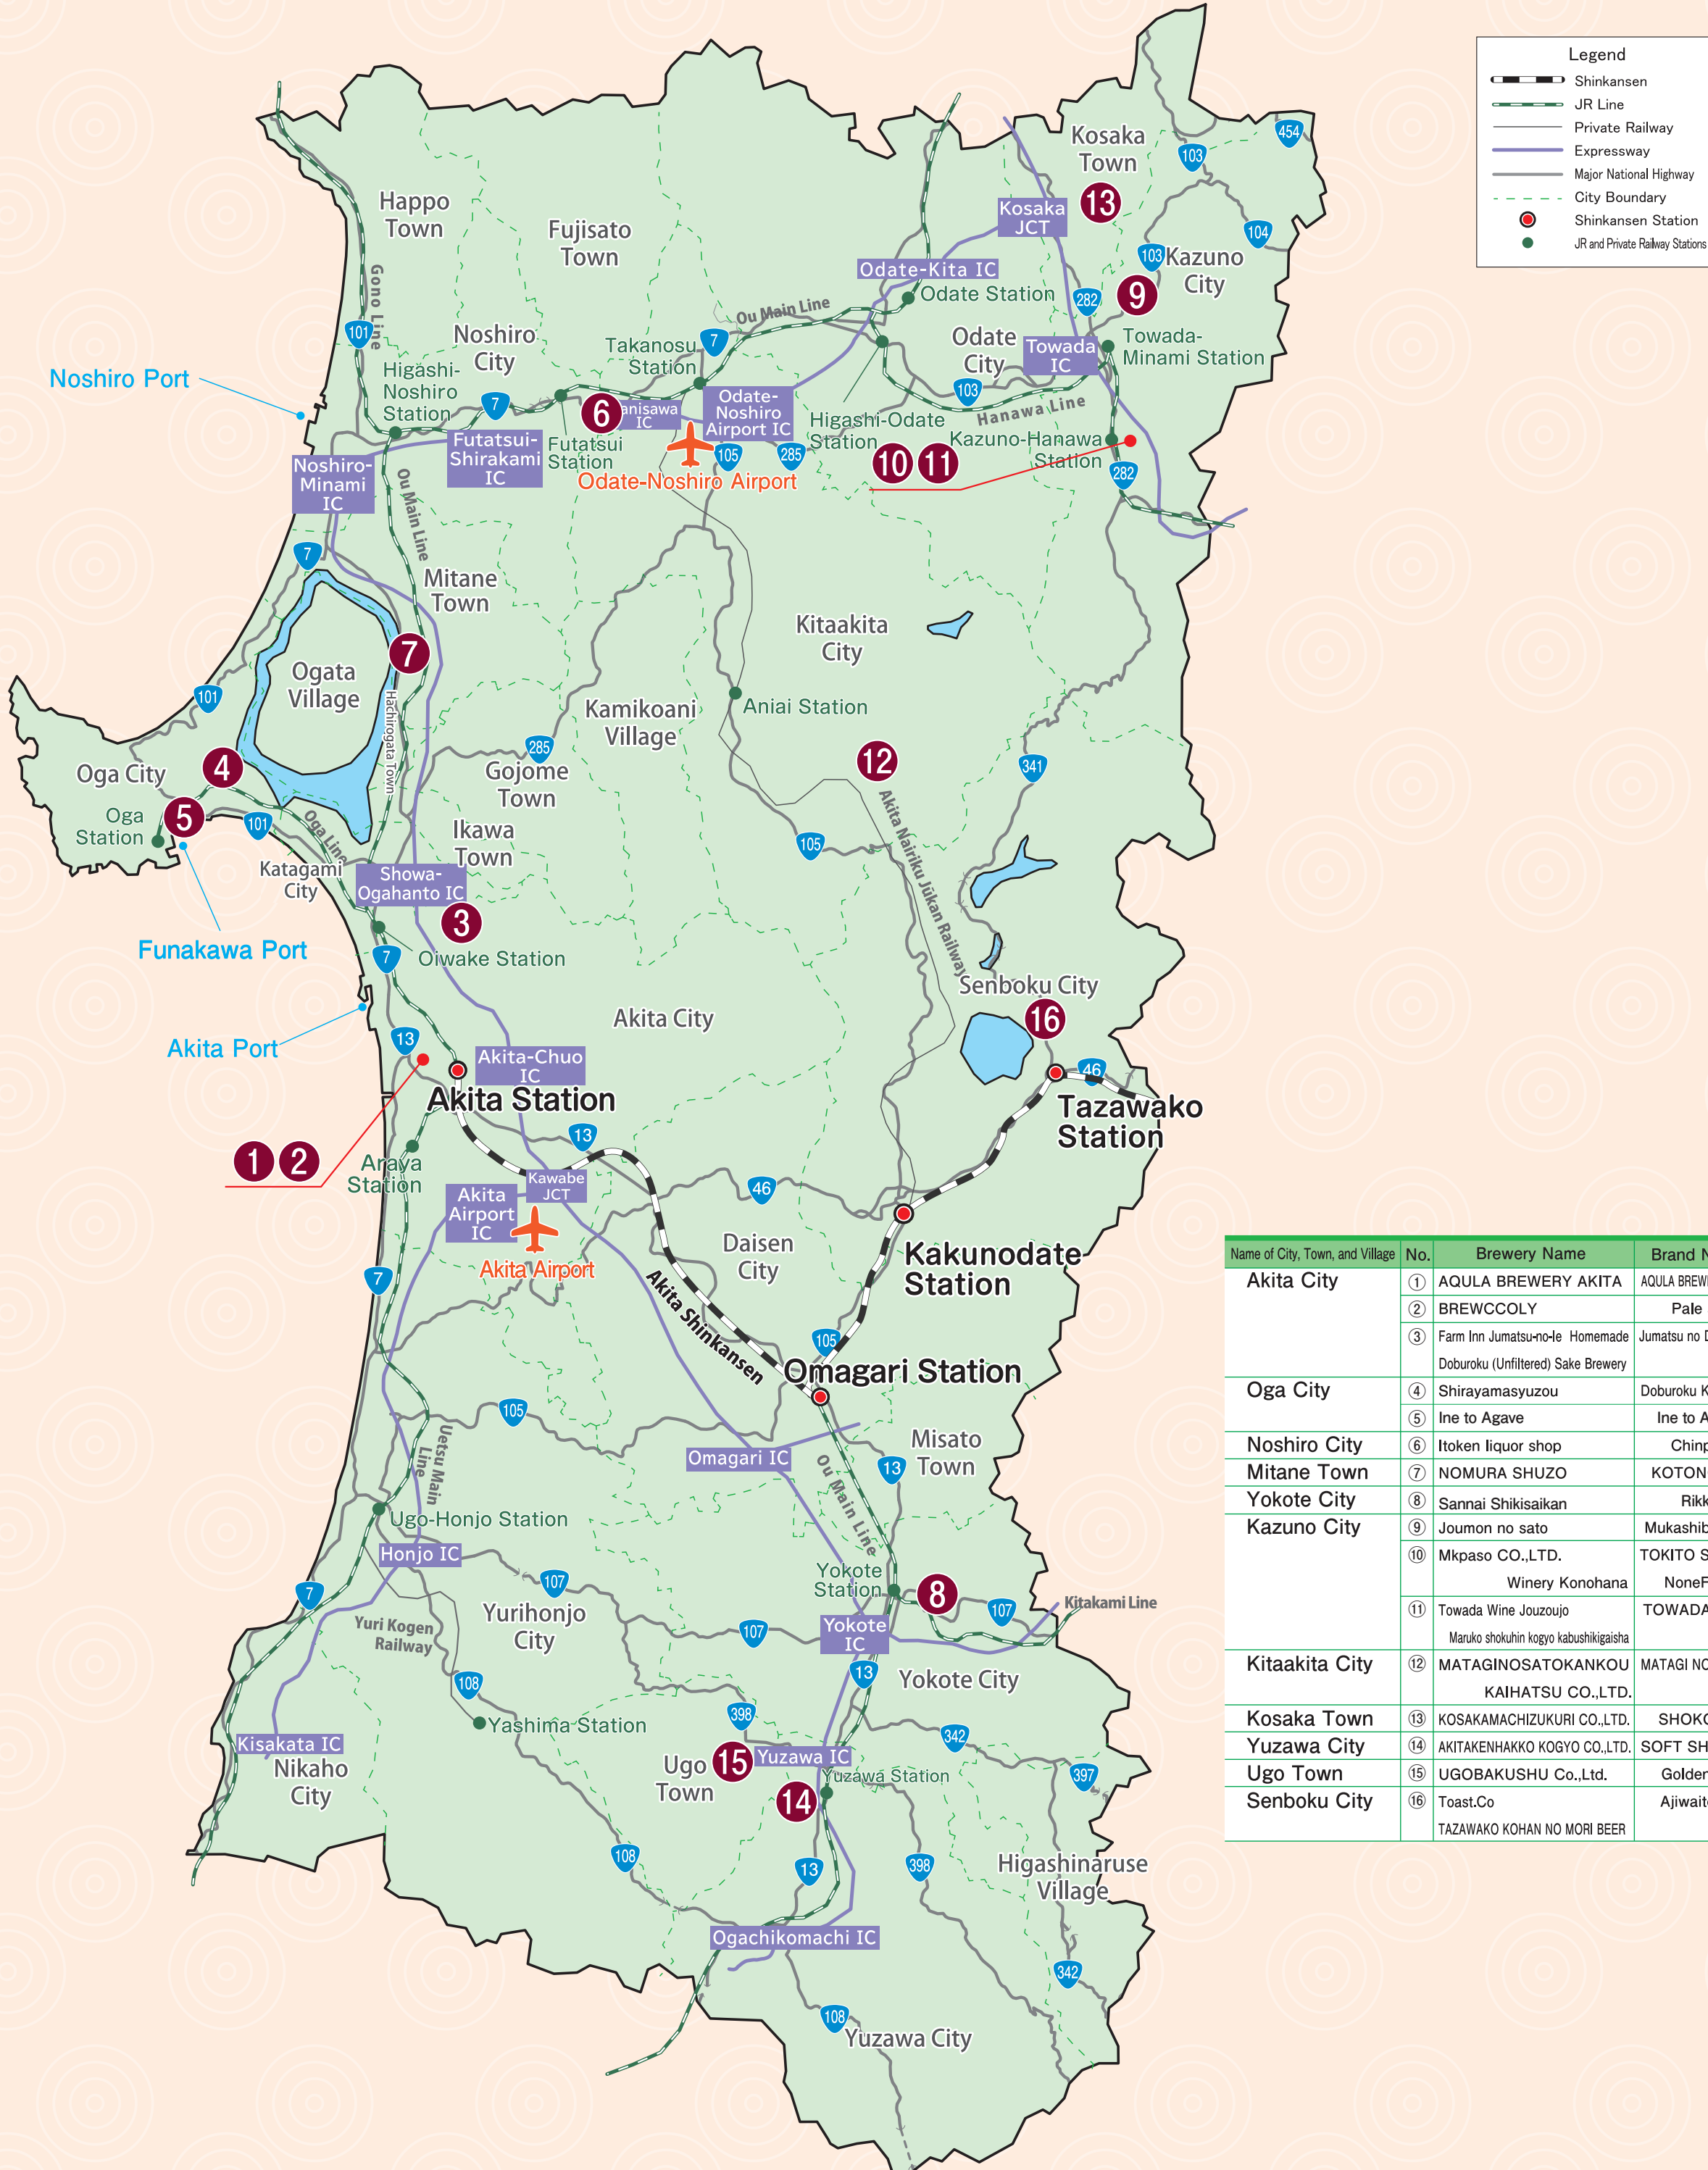

Akita Sakagura MAP

Wineries, Breweries,
Distilleries et al.

Japan. "Kampai" to the world.

Current as of
November 1, 2021
Compiled by Sendai
Regional Taxation Bureau

Excludes breweries listed on the
"Akita Brewery MAP (SAKE)".

However, breweries that produce continuously distilled shochu (New type or shochu group Ko), specialty shochu (Authentic type or shochu group Otsu), and beer are listed in duplicate.

Legend	
	Shinkansen
	JR Line
	Private Railway
	Expressway
	Major National Highway
	City Boundary
	Shinkansen Station
	JR and Private Railway Stations