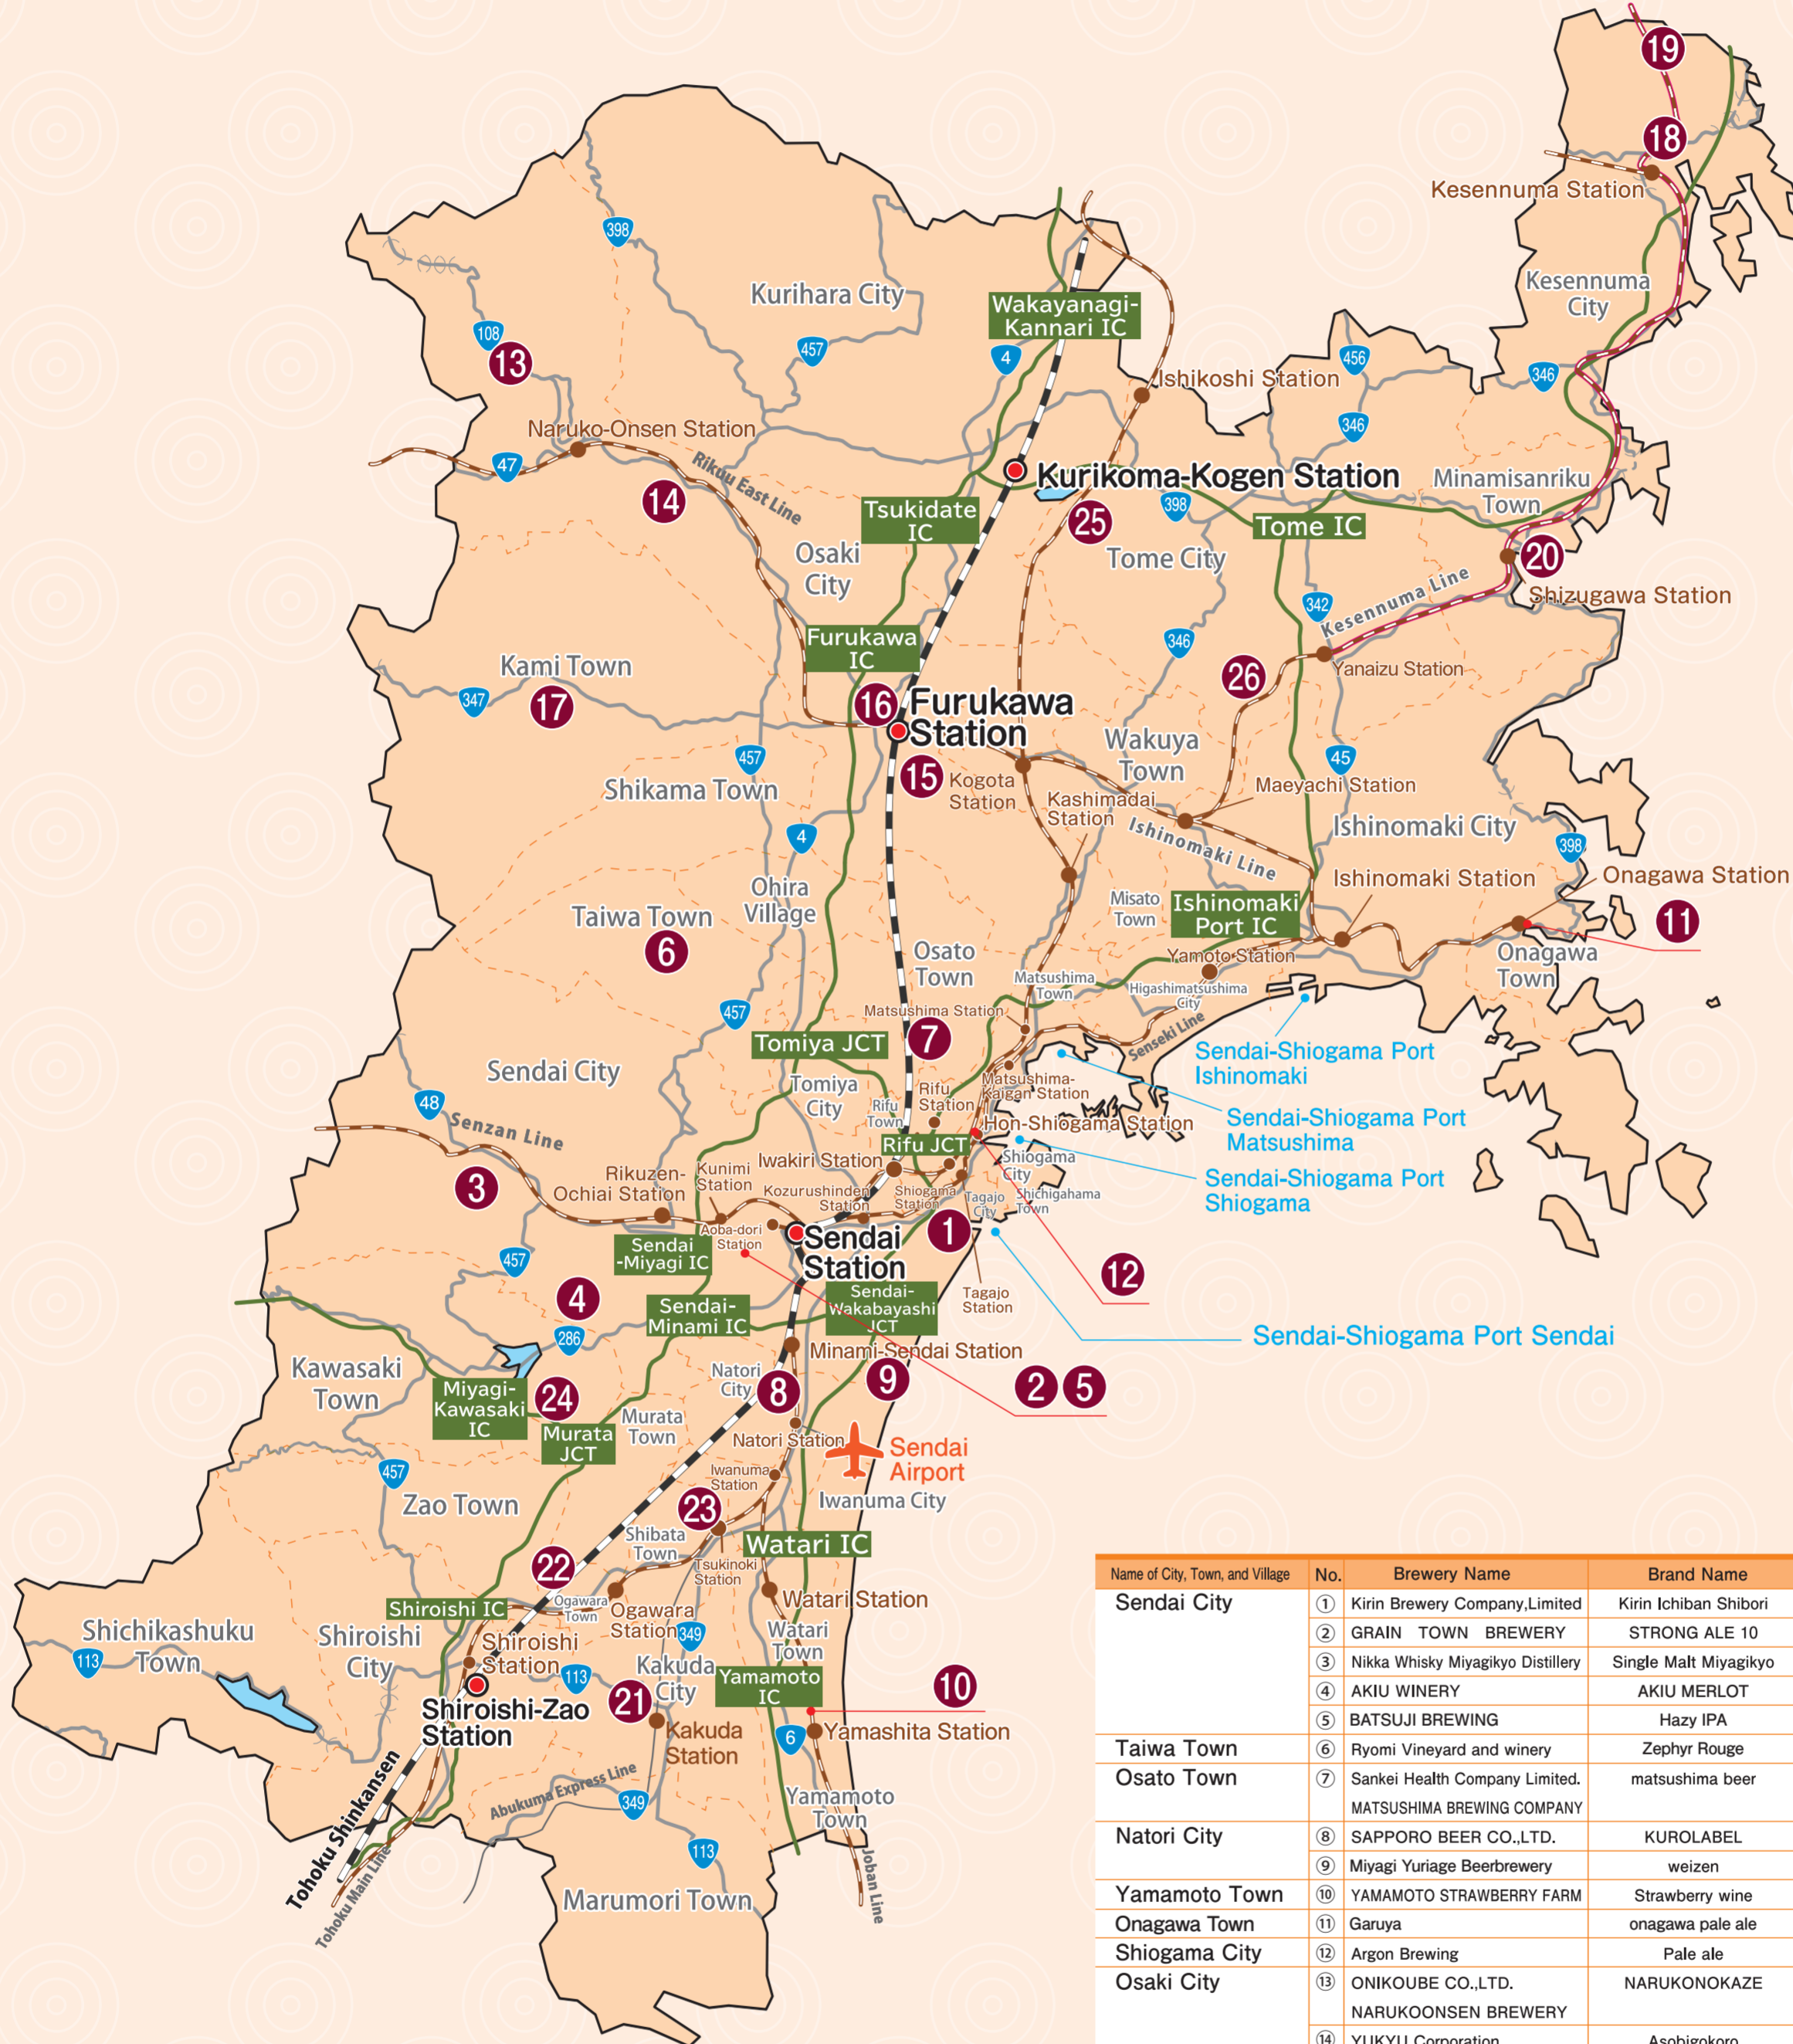

Miyagi Sakagura MAP

Wineries, Breweries,
Distilleries et al.

Japan. "Kampai" to the world.

Current as of
November 1, 2021
Compiled by Sendai
Regional Taxation Bureau

Excludes breweries listed on the
"Miyagi Brewery MAP (SAKE)".

However, breweries that produce continuously distilled shochu (New type or shochu group Ko), specialty shochu (Authentic type or shochu group Otsu), and beer are listed in duplicate.

Legend	
	Shinkansen
	JR Line
	Substitute Bus Line
	Private Railway
	Expressway
	Major National Highway
	City Boundary
	Shinkansen Station
	JR and Private Railway Stations