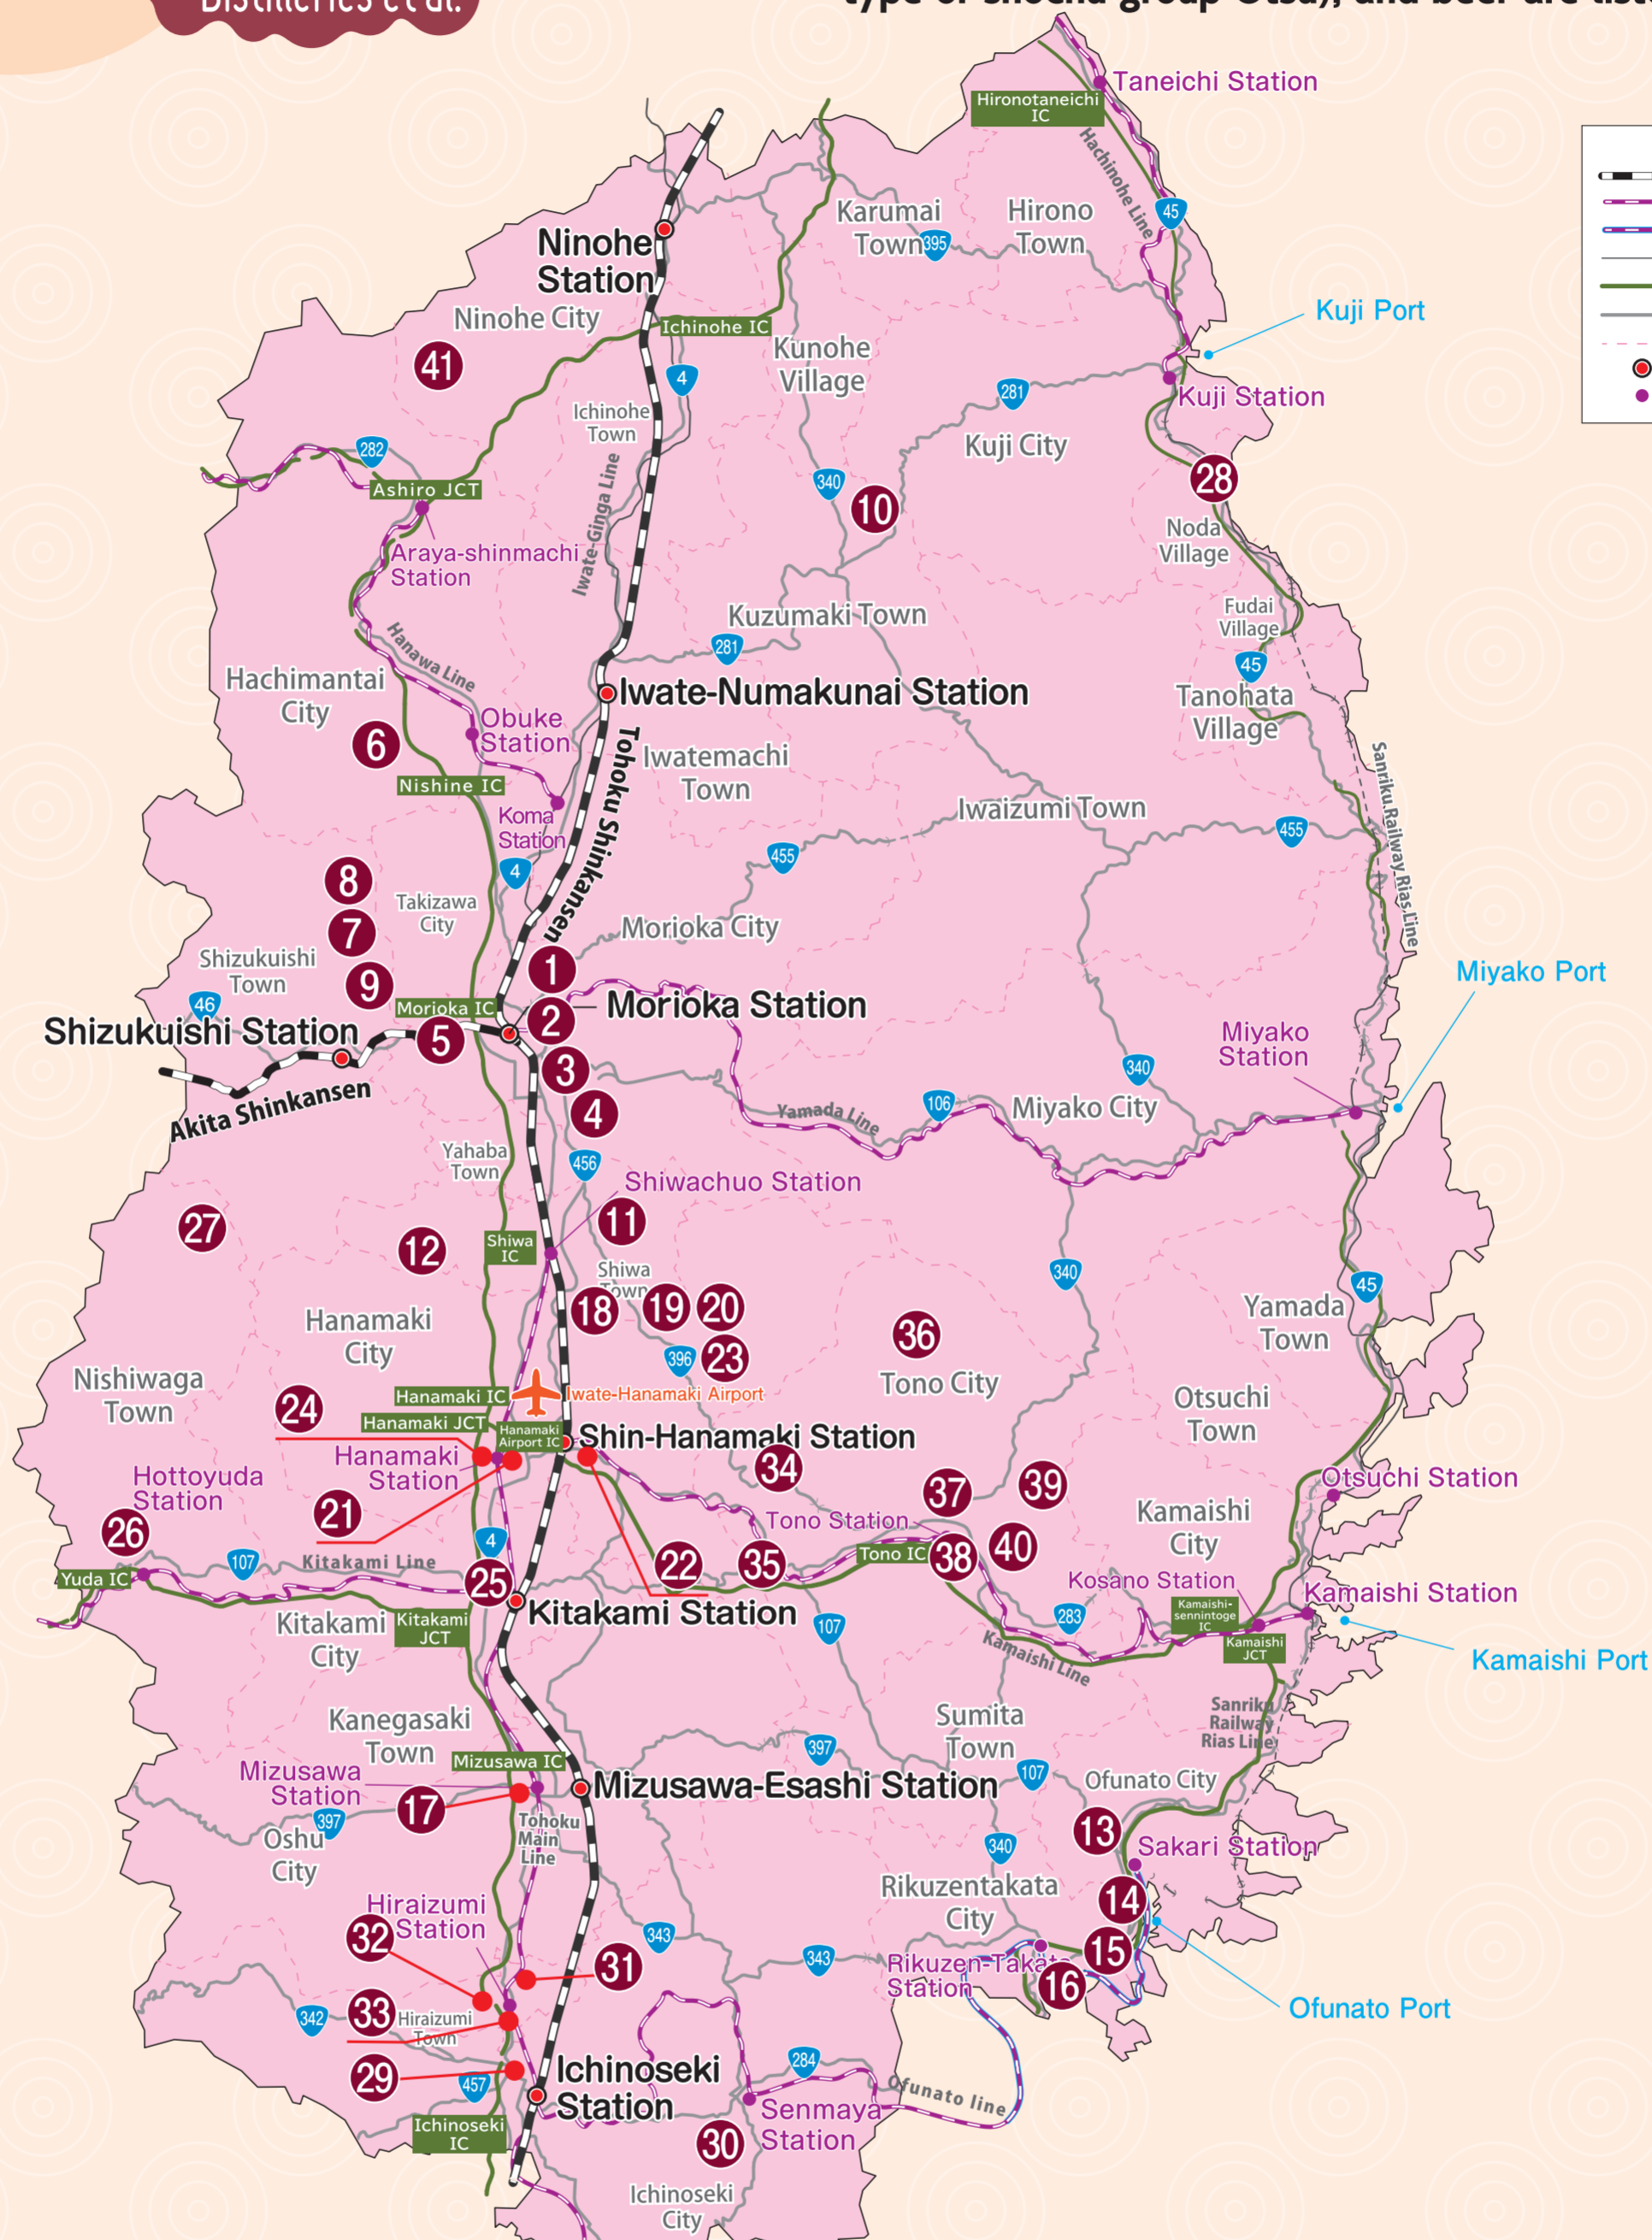

Iwate Sakagura MAP

Wineries, Breweries, Distilleries et al.

Japan. "Kampai" to the world.

Current as of November 1, 2021
Compiled by Sendai Regional Taxation Bureau

Excludes breweries listed on the "Iwate Brewery MAP (SAKE)".
However, breweries that produce continuously distilled shochu (New type or shochu group Ko), specialty shochu (Authentic type or shochu group Otsu), and beer are listed in duplicate.