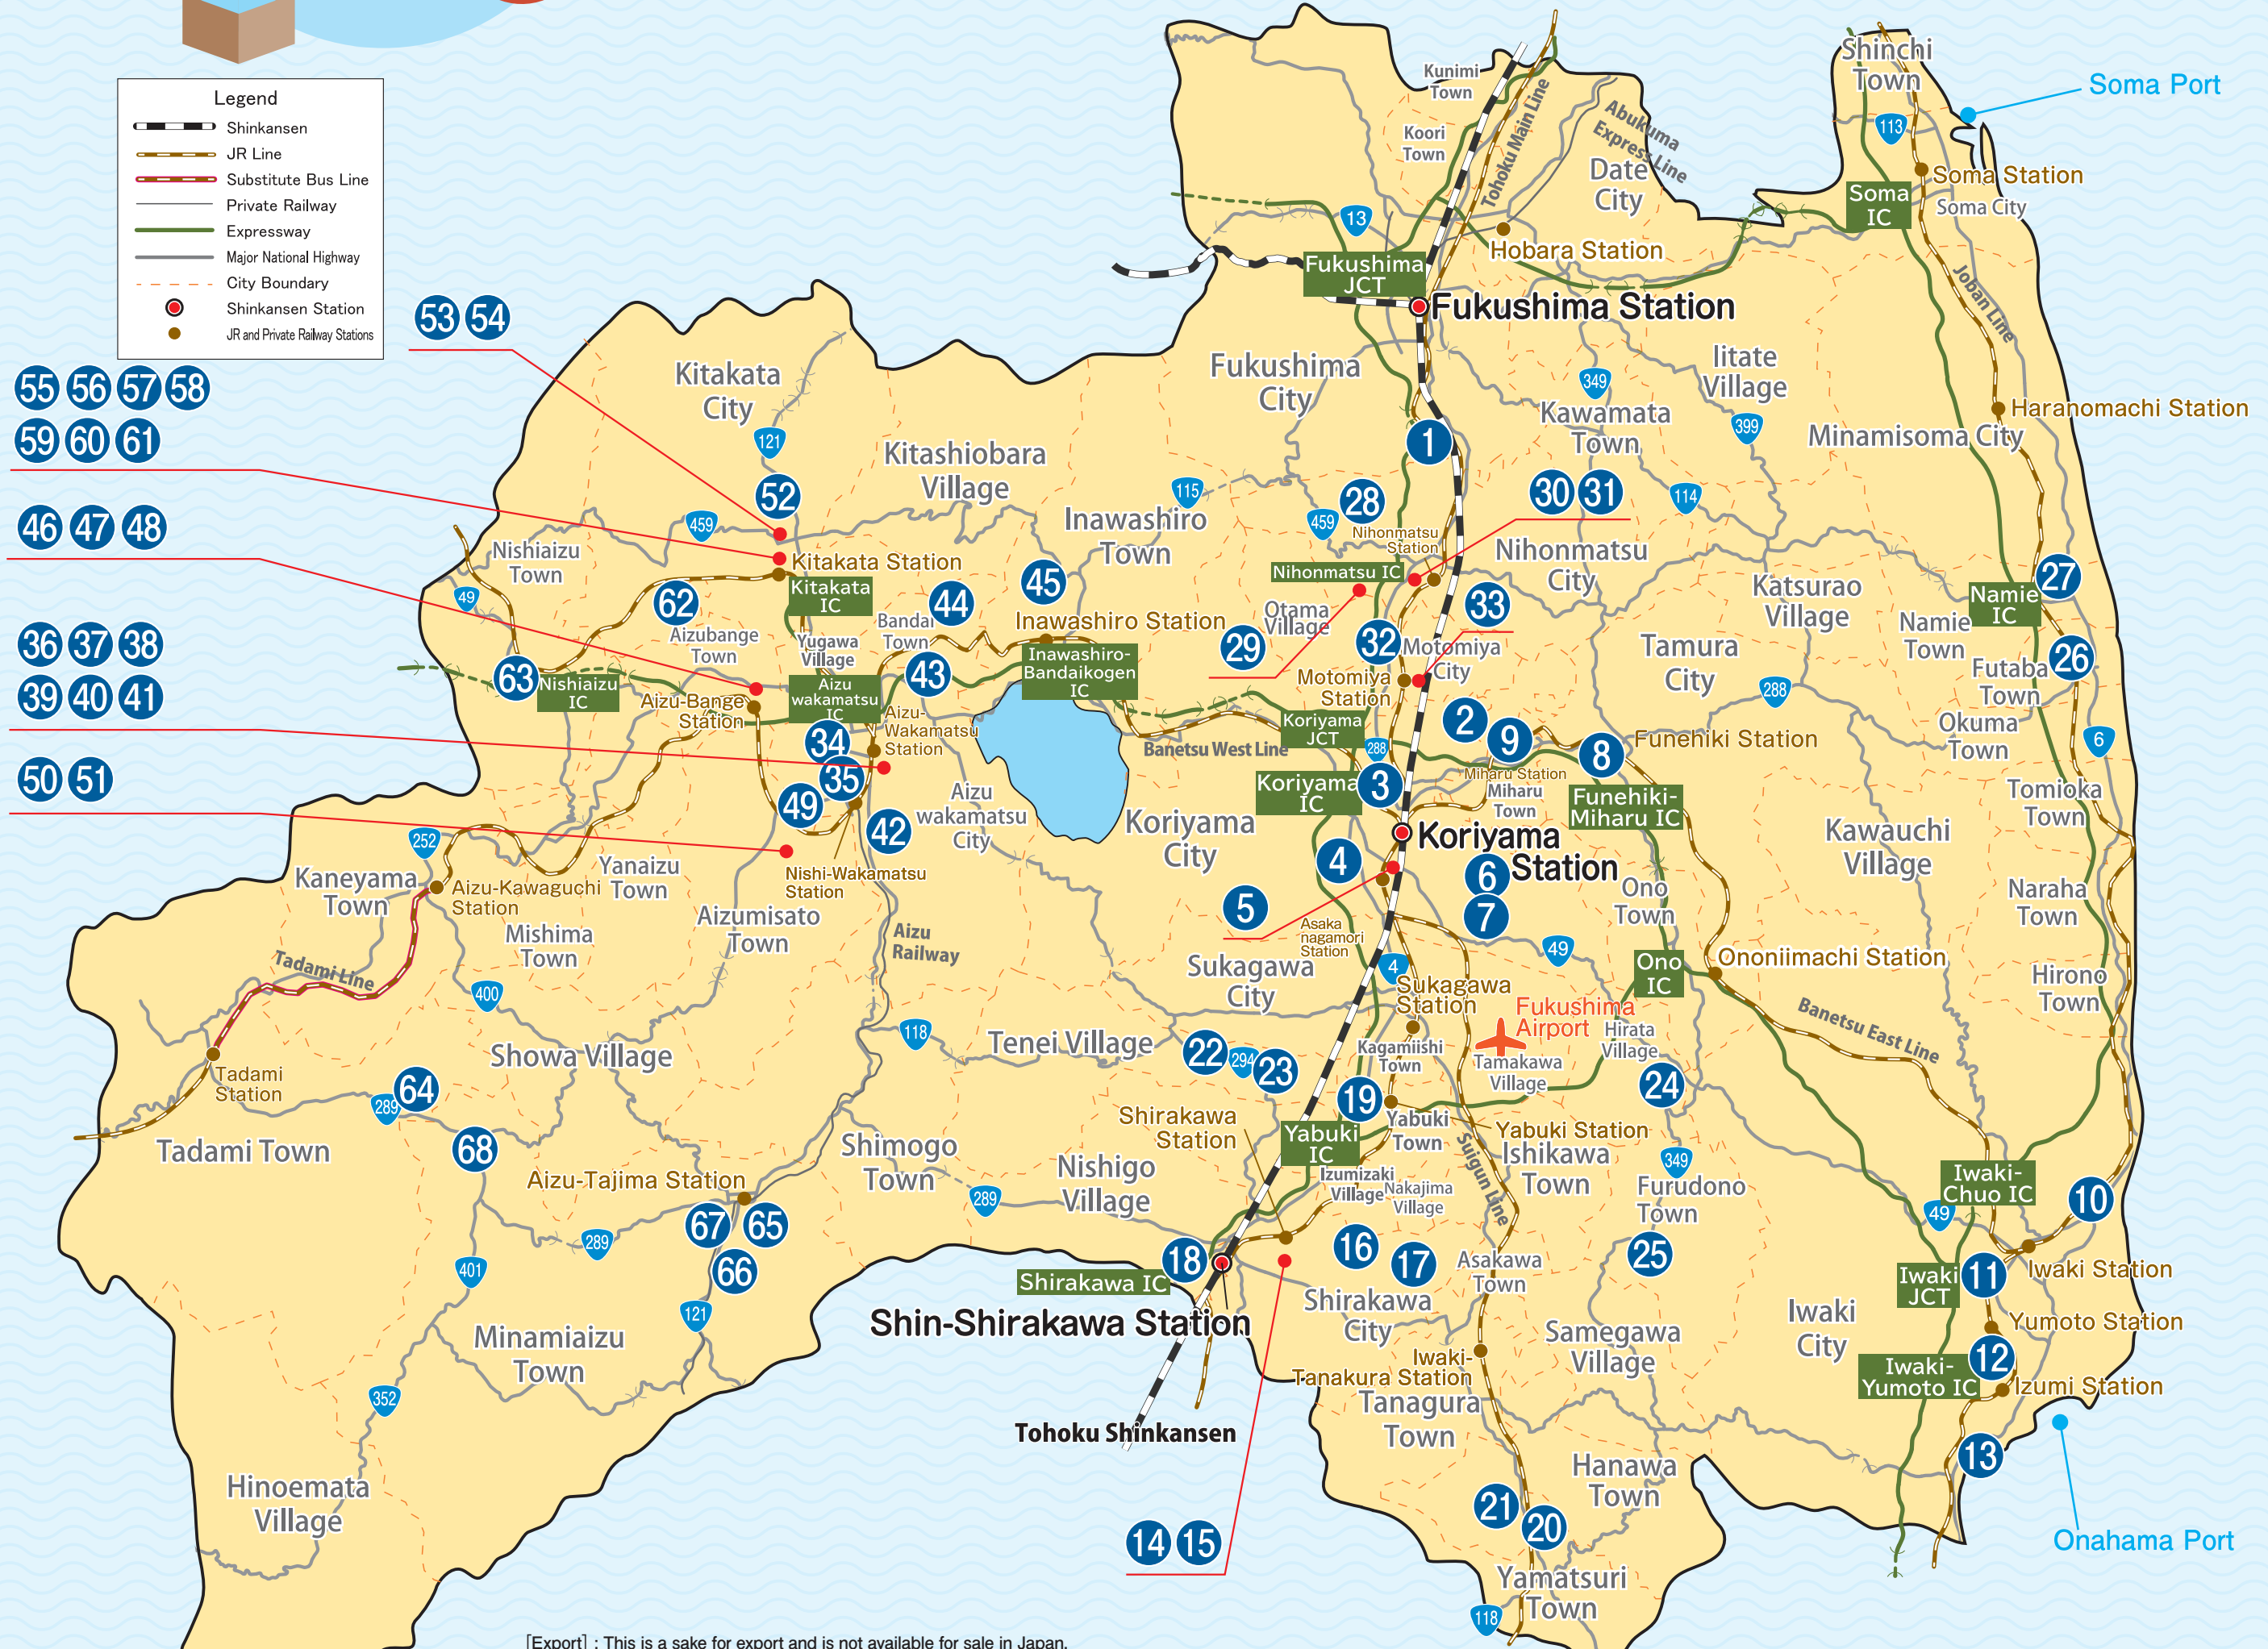

Fukushima Sakagura MAP

SAKE Breweries

Japan. "Kampai" to the world.

Current as of
November 1, 2021
Compiled by Sendai
Regional Taxation Bureau

Results of the Japan Sake Awards - National New Sake Competition ... <https://www.nrib.go.jp/data/kan/>
Results of the Tohoku Sake Awards <https://www.nta.go.jp/about/organization/sendai/release/kampyokai/index.htm>
Fukushima Brewers Association website <http://sake-fukushima.jp/>

Legend

- Shinkansen
- JR Line
- Substitute Bus Line
- Private Railway
- Expressway
- Major National Highway
- City Boundary
- Shinkansen Station
- JR and Private Railway Stations

[Export] : This is a sake for export and is not available for sale in Japan.