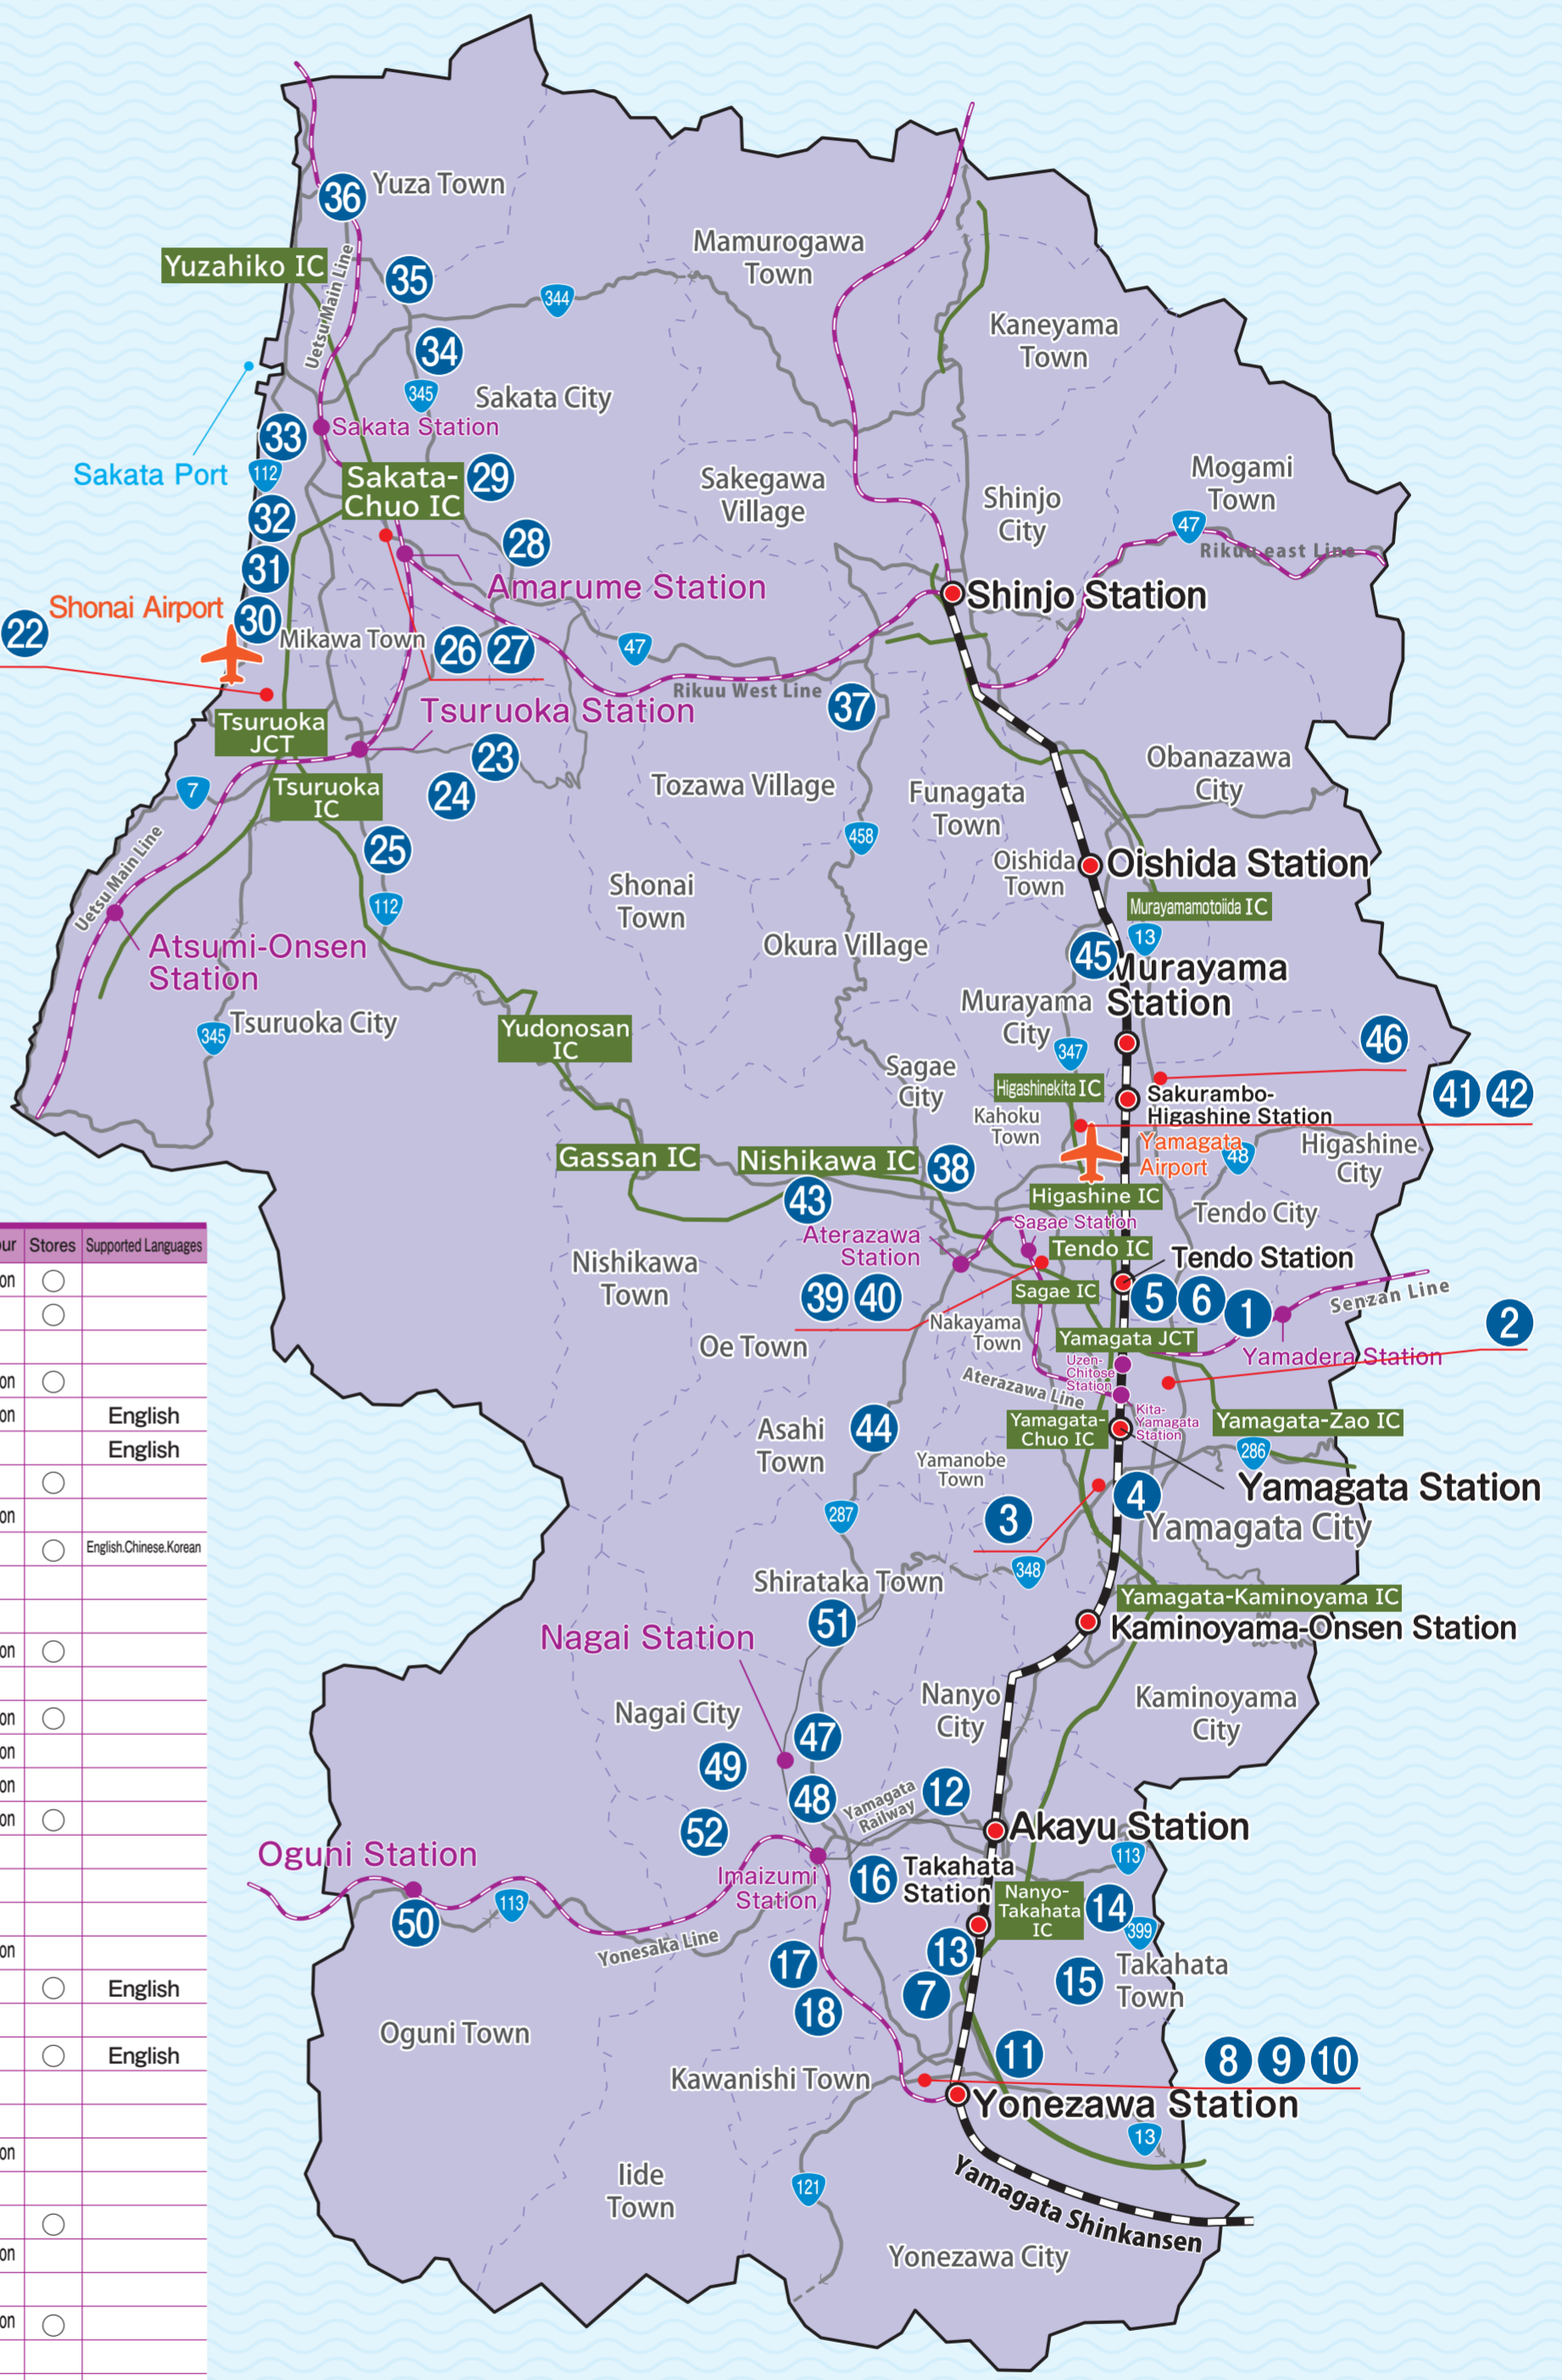

Yamagata Sakagura MAP

SAKE Breweries

Japan. "Kampai" to the world.

Current as of November 1, 2021
Compiled by Sendai Regional Taxation Bureau

Results of the Japan Sake Awards - National New Sake Competition ... <https://www.nrib.go.jp/data/kan/>
Results of the Tohoku Sake Awards ..... <https://www.nta.go.jp/about/organization/sendai/release/kampyokai/index.htm>
Yamagata Brewers Association website ... <https://www.yamagata-sake.or.jp/>

Legend

- Shinkansen
- JR Line
- Private Railway
- Expressway
- Major National Highway
- City Boundary
- Shinkansen Station
- JR and Private Railway Stations

Name of City, Town, and Village	No.	Brewery Name	Brand Name	Phone Number	Brewery Tour	Stores	Supported Languages
Yamagata City	1	KOTOBUKITORAYASHUZO CO.,LTD.	KAJOUKOTOBUKI	023-687-2626	○Reservation	○	
	2	Shuho Sake Brewery CO.,LTD.	Shuho	023-641-0026		○	
	3	DEWAZAKURA SAKE BREWERY CO.,LTD. YAMAGATAGURA	DEWAZAKURA	023-653-5121		○	
	4	OTOKOYAMA SHUZOU CO.,LTD.	UYO OTOKOYAMA	023-641-0141	○Reservation	○	
Tendo City	5	DEWAZAKURA SAKE BREWERY CO.,LTD.	DEWAZAKURA	023-653-5121	○Reservation		English
	6	Mitobe Sake Brewery Co.,Ltd.	Yamagata Masamune	023-653-2131			English
Yonezawa City	7	Hamada Co.,Ltd.	Faucon	0238-37-6330	○	○	
	8	Kousaka Shuzou Co.,Ltd.	KOBAI	0238-23-3355	○Reservation		
	9	Toko no sakagura Co.,Ltd.	Toko	0238-21-6601	○	○	English,Chinese,Korean
Nanyo City	10	Kojima Sohonten Co.,Ltd.	Toko				
	11	SHINDO SAKE BREWERY CO.,LTD.	KUROUZAEMON	0238-28-3403			
Takahata Town	12	Azumanofumoto Sake Brewery Co.,Ltd.	Azumanofumoto	0238-47-5111	○Reservation	○	
	13	Goto Shuzoten Limited Partnership	BENTEN	0238-57-3136			
Kawanishi Town	14	YONETSURU SAKE BREWERY CO.,LTD.	YONETSURU	0238-52-1130	○Reservation	○	
	15	KINRAN SHUZO CO.,LTD.	UYOH Kinran	0238-56-3120	○Reservation		
	16	NAKAOKISUYUZO CO.,LTD.	UYOUIKKON	0238-42-4116	○Reservation		
Tsuruoka City	17	TARUHEI BREWING COMPANY,LIMITED	SUMIYOSHI	0238-42-3101	○Reservation	○	
	18	ARASHIYAMASHUZO CO.,LTD.	HANAMUSUME	0238-42-3040			
	19	Eiko Fuji Brewing Company	Glorious.ML.Fuji	0235-33-3200			
	20	Katoh Kahachiroh Shuzoh Co.,Ltd.	Ohyama	0235-33-2008			
	21	Haneda Sake Brewing Co.,Ltd.	UZEN SIRAUME	0235-33-2058	○Reservation		
	22	Watarai Sake Brewing Co.,Ltd.	Dewanoyuki	0235-33-3262	○	○	English
	23	KAMENOI SHUZO	KUDOKIJOZU				
Shonai Town	24	Takeo Tsuyu Sakagura Co.,Ltd.	Hakuro Suishu			○	English
	25	OJIMAN INC.	WAGAUJI	050-3385-0347			
	26	Koikawa Shuzo CO.,Ltd.	Koikawa	0234-43-2005			
Sakata City	27	SATOSAJEMON GENERAL PARTNERSHIP	YAMATOZAKURA	0234-42-3013	○Reservation		
	28	Matsuyama syuzou Co.,Ltd.	Matsumine no Fuji	0234-62-2003			
	29	TATENOKAWA,Inc.	TATENOKAWA	0234-52-2323		○	
	30	ODOBISYONAI CORPORATION	Kiyozumigawa	0234-92-2046	○Reservation		
Yuza Town	31	KIKUISAMI Co.,Ltd.	36SAMURAI	0234-92-2323			
	32	TOHOKUMEIJO CO.,LTD.	HATSUMAGO	0234-31-1515	○Reservation	○	
	33	SAKATA SHUZO CO.,LTD.	JYOKIGEN	0234-22-1541			
	34	Fumotoi Co.,Ltd.	Fumotoi	0234-64-2002			
Okura Village	35	SUGI ISAMI WARABIKA BREWERY LIMITED PARTNERSHIP	Sugi isami	0234-72-2234			
	36	TAKAHASHISHUZOJUTEN	TOUHOKUizumi	0234-77-2005			
Sagae City	37	KOYASHUZO CORPORATION	HANAUYO	0233-75-2001	○Reservation	○	
	38	Gassan Sake Brewery Co.,Ltd.	Ginrei Gassan	0237-87-1114	○Reservation	○	English
	39	Chiyokotobuki Toraya Co.,Ltd.	Chiyokotobuki	0237-86-6133	○Reservation	○	
Kahoku Town	40	Furusawa Shuzo Co.,Ltd.	Sawamasamune	0237-86-5322	○	○	English
	41	Wada Shuzo Limited Partnership	Aratama	0237-72-3105	○Reservation		
Nishikawa Town	42	ASAHIKAWA SHUZO CO.,LTD.	ASAHIKAWA				
	43	SHITARASHUZO CO.,LTD.	HITOKOE	0237-74-2020		○	
Asahi Town	44	Gassan Sake Brewery Co.,Ltd.	Ginrei Gassan	0237-87-1114			
	45	TAKAGISYUZOU CO.,LTD.	JUYONDAI	0237-57-2131			
Murayama City	46	Rokkasen Co.,Ltd.	Michinoku Rokkasen	0237-42-2777	○Reservation	○	
	47	NAGANUMA General Partnership	KOZAKURA	0238-88-2007		○	
Higashine City	48	Suzuki-Shuzouten-Nagaikura Co.,Ltd.	Iwaki-kotobuki	0238-88-2224	○Reservation	○	
	49	TERASHIMA SYUZOU HONPO	ASATAKI				
Oguni Town	50	OGUNI SAKE BREWERY CO.LTD	OGUNI SAKURAGAWA	0238-62-2011	○Reservation		
Shirataka Town	51	Kamogawa Sake Brewery Co.,Ltd.	Hinode Kamogawa	0238-85-3151	○Reservation		
Iide Town	52	Wakanoi Shuzou CO.,LTD.	Wakanoi	0238-72-2020