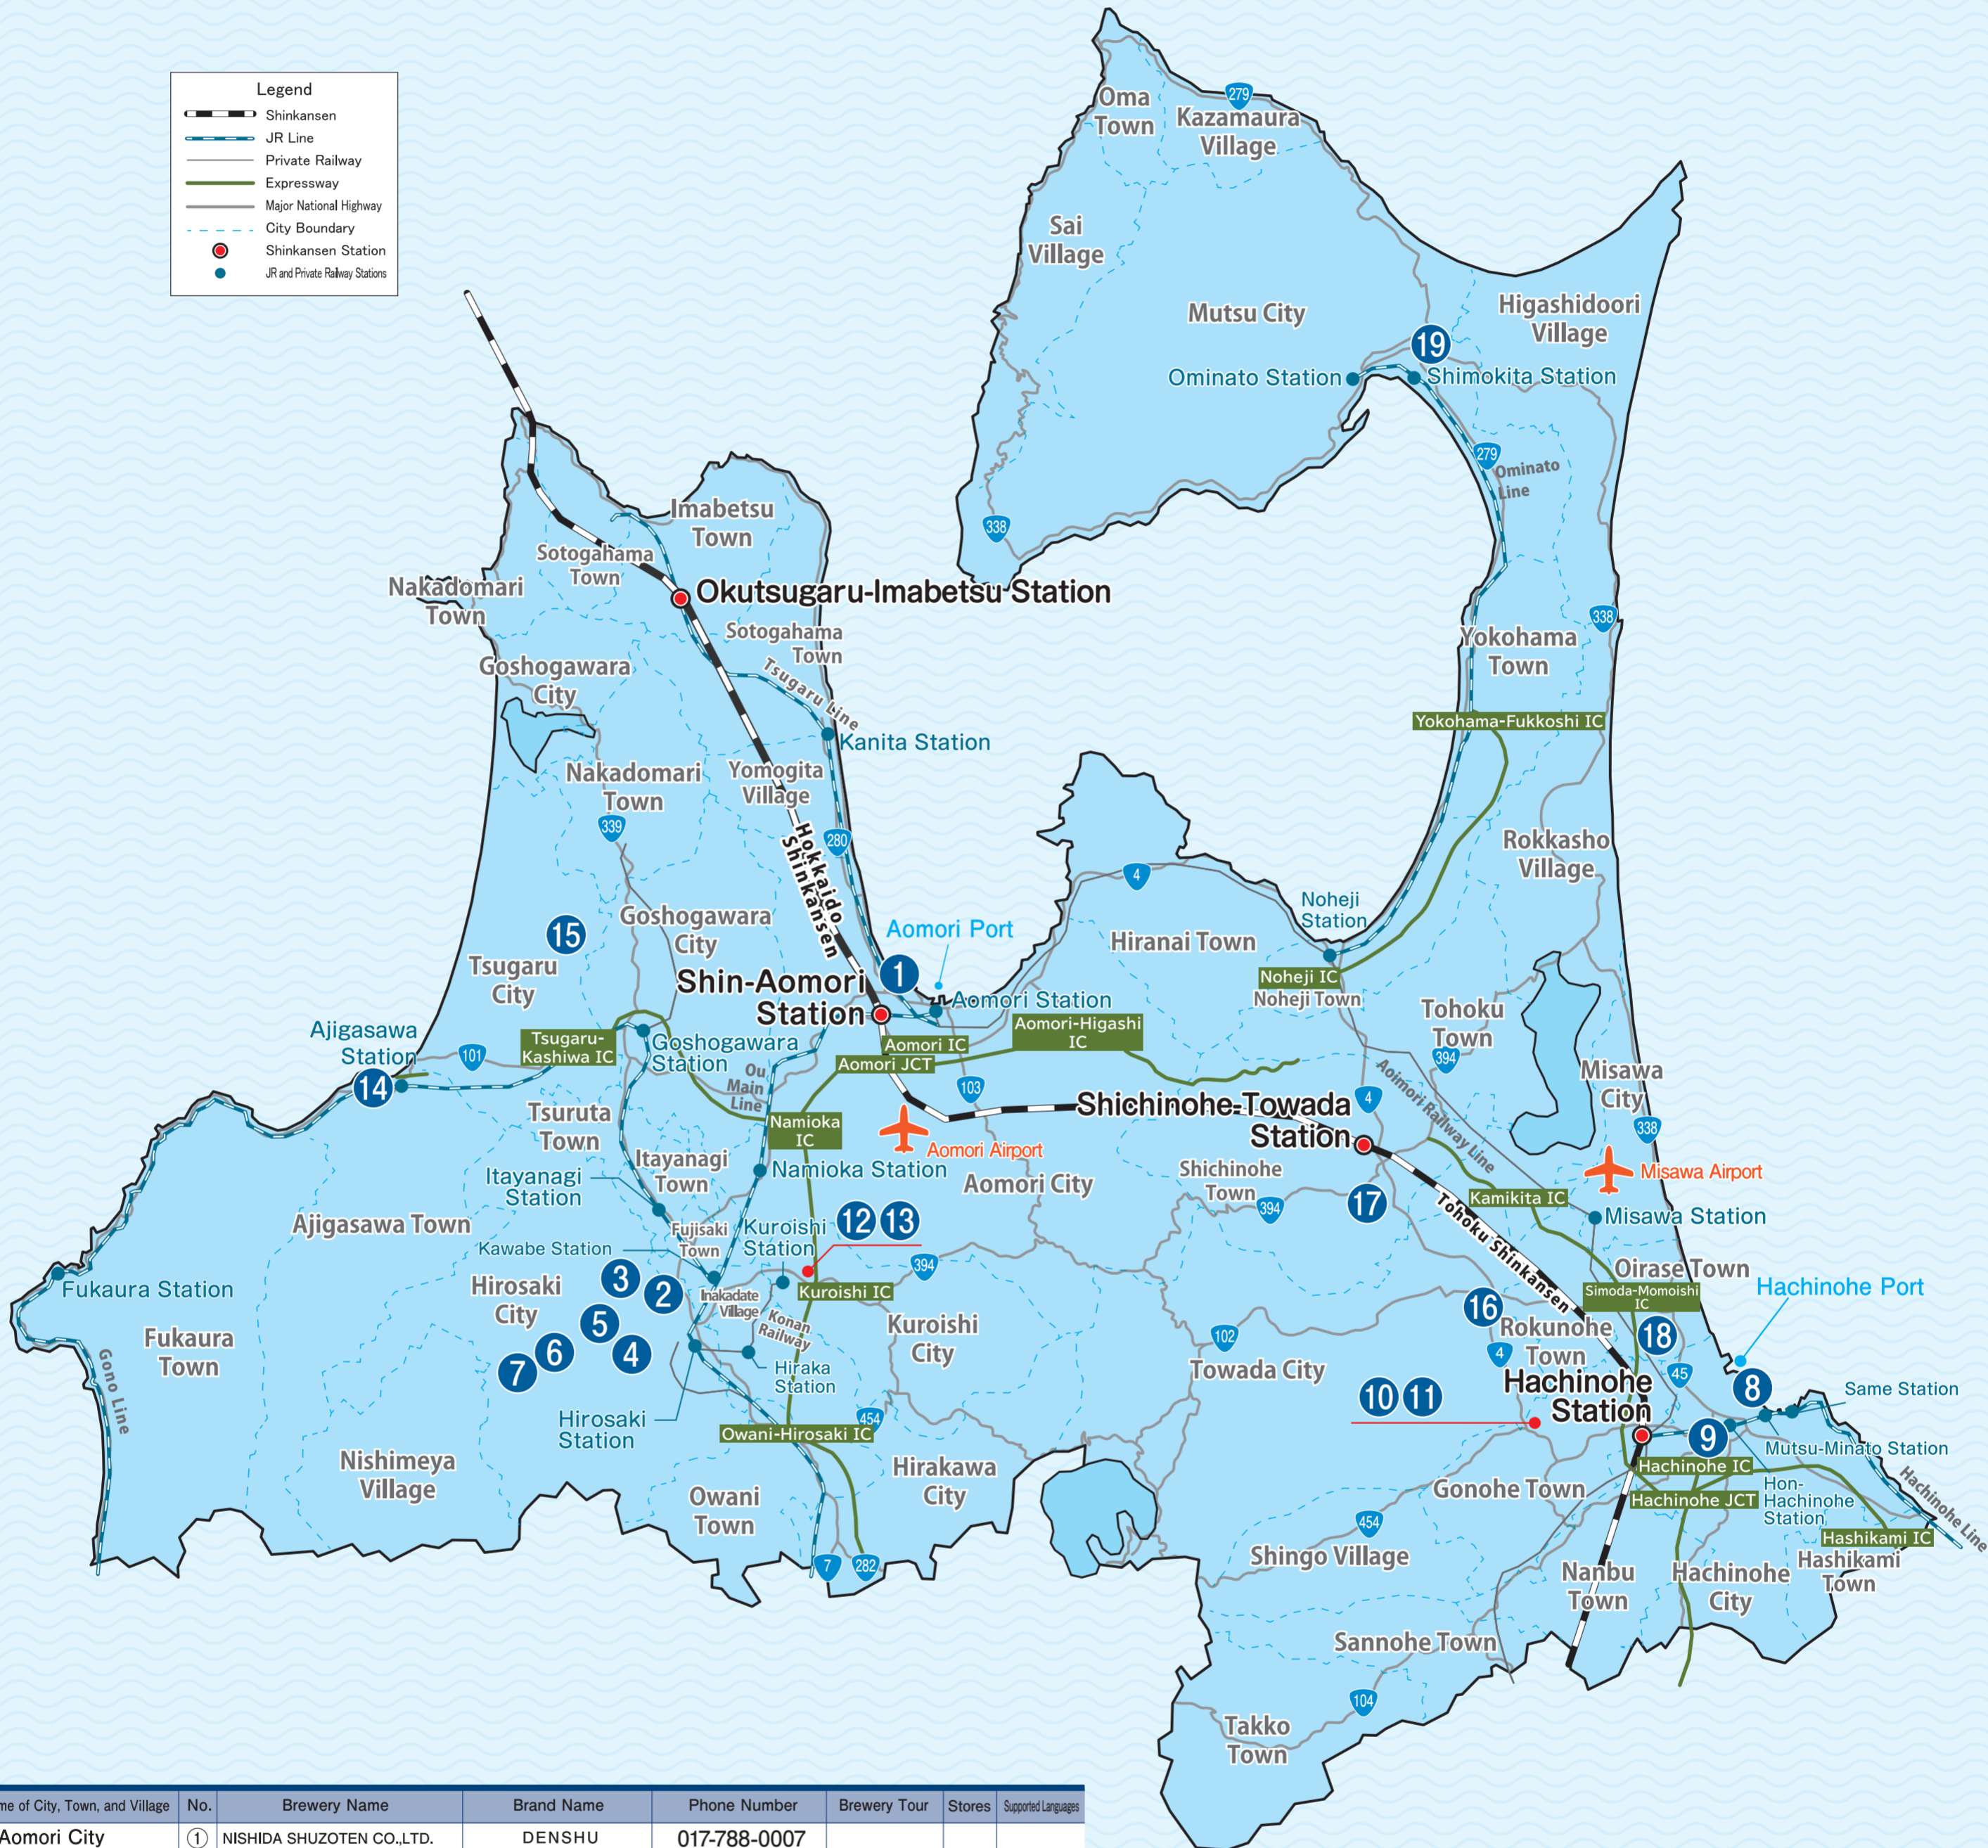

Aomori Sakagura MAP

SAKE Breweries

Japan. "Kampai" to the world.

Current as of November 1, 2021
Compiled by Sendai Regional Taxation Bureau

Results of the Japan Sake Awards - National New Sake Competition *** <https://www.nrib.go.jp/data/kan/>
Results of the Tohoku Sake Awards ..... <https://www.nta.go.jp/about/organization/sendai/release/kampyokai/index.htm>
Aomori Brewers Association website *** <http://www.aomori-sake.or.jp/>

1. Legend
2. Shinkansen
   - JR Line
   - Private Railway
   - Expressway
   - Major National Highway
   - City Boundary
   - Shinkansen Station
   - JR and Private Railway Stations

Name of City, Town, and Village	No.	Brewery Name	Brand Name	Phone Number	Brewery Tour	Stores	Supported Languages
Aomori City	①	NISHIDA SHUZOTEN CO.,LTD.	DENSHU	017-788-0007			
Hirosaki City	②	Rokka Shuzo Co.,Ltd.	Joppari	0172-35-4141		○	
	③	MIURA SHUZO CO., LTD.	HOUHAI	0172-32-1577		○	
	④	KANETA TAMADA SHUZOUTEN CO.,LTD.	HANAIPPU	0172-34-7506	○Reservation	○	
	⑤	Matsumidori Sake Brewery Co.,Ltd.	Rokkon	0172-34-2233	○Reservation	○	
	⑥	MARUTAKESHUZOTEN CO.,LTD.	SHIRAKAMI ROMAN NO UTAGE	0172-86-2002		○	
	⑦	SHIRAKAMISHUZO CO.,LTD.	SHIRAKAMI	0172-86-2106	○Reservation	○	
	⑧	HACHINOHE SHUZO Co.,Ltd.	Mutsu Hassen	0178-33-1171	○Reservation	○	English
Gonohe Town	⑨	HACHINOHE SHURUI CO.,LTD. HACHITSURU FACTORY	HACHITSURU	0178-43-0010	○Reservation	○	
	⑩	KIKUKOMASHUZO CO.,LTD.	Kikukoma	0178-62-2323		○	
Kuroishi City	⑪	Hachinohe Shurui Corporation Gonohe Factory	Jyokū	0178-62-2115			
	⑫	NAKAMURA KAMEKICHI CO.,LTD.	TAMADARE	0172-52-3361		○	
Ajjigasawa Town	⑬	NARUMIJOUZOUTEN CO.,LTD.	KIKUNOI	0172-52-3321	○Reservation	○	
	⑭	OZAKI SHUZO Corporation	andou suigun	0173-72-2029	○Reservation	○	
Tsugaru City	⑮	Takenami Shuzoten Co.,LTD.	Iwakimasamune	0173-23-5053	○Reservation	○	
Towada City	⑯	Hatomasamune Co.,LTD.	Hakkodaoroshi	0176-23-0221	○Reservation	○	
Shichinohe Town	⑰	Morita Shoube Co.,Ltd.	KOMAIZUMI	0176-62-2010	○Reservation		
Oirase Town	⑱	Momokawa Brewing, Inc.	Momokawa	0178-52-2241	○Reservation	○	English
Mutsu City	⑲	YUGENGAISHA SEKINOI SYUZO	SEKINOI	0175-22-3261		○	

Japanese, Chinese (Simplified), Chinese (Traditional) and Korean versions are also available on the National Tax Agency website.
<https://www.nta.go.jp/about/organization/sendai/sake/sakagura/index.htm>