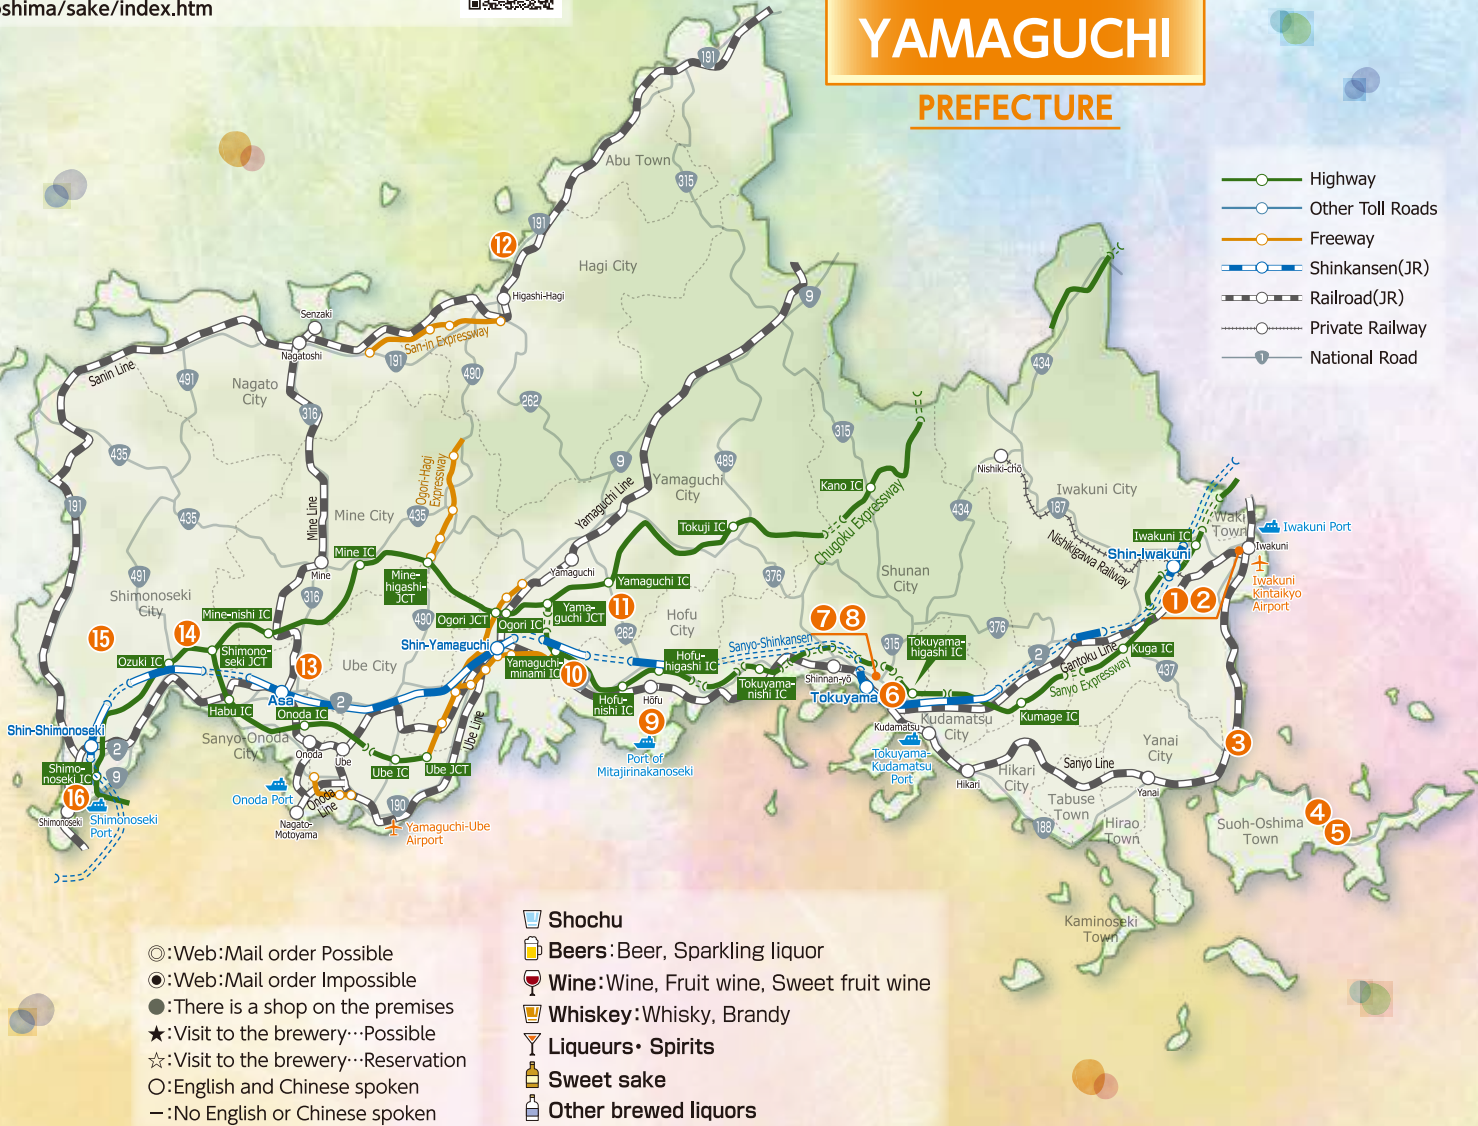

Breweries MAP

Japan. "Kampai" to the world.

AS OF SEPTEMBER 30, 2024

Wineries, Distilleries, etc.

- 1 This "Breweries MAP" only indicates the factories which hope to publish.
- 2 Please contact the manufacturer before visiting the manufacturing site, as there are precautions to be taken from the standpoint of hygiene and safety.
- 3 Please contact the brewery beforehand to inquire about languages spoken other than English or Chinese.
- 4 Unauthorized copying and replication of this "Breweries MAP" are strictly prohibited. ALL rights reserved.

Created by: Hiroshima Regional Taxation Bureau

HIROSHIMA REGIONAL TAXATION BUREAU HOME PAGE

<https://www.nta.go.jp/about/organization/hiroshima/sake/index.htm>

YAMAGUCHI PREFECTURE

Municipality	Factory	Main brand	Phone	WEB	Shop	Visit	English spoken	Chinese spoken
Iwakuni City	1 Arch Brewery	🍺 Arch Pale ale	080-6341-0498	☉	●	☆	○	○
	2 KeMBYS IWAKUNI BASE BREWERY	🍺 The Ridee55 Red IPA	090-6473-9271			☆	○	—
	3 MEYER BREWERY	🍺 Meyer Lemon, Pilsner	090-8210-8098	☉	●	☆	—	—
Suo-Oshima Town	4 Suooshima Winery	🍷 Domaine Pinot Livre	080-2942-1765	☉	●		—	—
	5 Setouchi Jams Garden	🍷 Limoncello	0820-73-0002	☉	●	★	○	—
Shunan City	6 YAMAGATA HONTEN CO.,LTD.	🍷 Umeno Kaori	0834-25-0048	☉	●		○	—
	7 SKYHOP BREWING	🍺 SAVEER HAZY IPA	0834-34-0562		●	☆	—	—
	8 HATSUMOMIDI	🍷 SUISO-SARASHI	0834-21-0075	☉	●	☆	—	—
Houfu City	9 Japan Traditional Nigorisake Research Institute, Inc.	🍷 DOBUROKU TAKIMIZU	0835-57-0687	☉	●		—	—
	10 J.FAS Yamaguchi Factory	🍷 Plum Liqueur KOGYOKU	0835-32-0612	☉	●	☆	○	—
Yamaguchi City	11 Yamaguchi Beer	🍺 Yamaguchi Beer Pilsner	083-941-0100	☉	●	☆	○	—
Hagi City	12 YAMAGUCHI-HAGIBEER CO.,LTD.	🍺 CHONMAGE BEER PALE ALE	0838-25-5612	☉			—	—
Sanyo-Onoda City	13 Yamaguchi Winery	🍷 Yamaguchi wine	0836-71-0360	☉	●	☆	—	—
Shimonoseki City	14 SHIRATAKI KIKUGAWA FACTORY	🍷 FUKU FIN SAKE	083-284-0111	●	●		○	—
	15 Utsui Brewery	🍺 VACAN CRAFT	083-250-9102	☉	●	☆	—	—
	16 Shimonoseki Craft Beer	🍺 Akama Red Ale	083-249-6266	☉	●		○	—