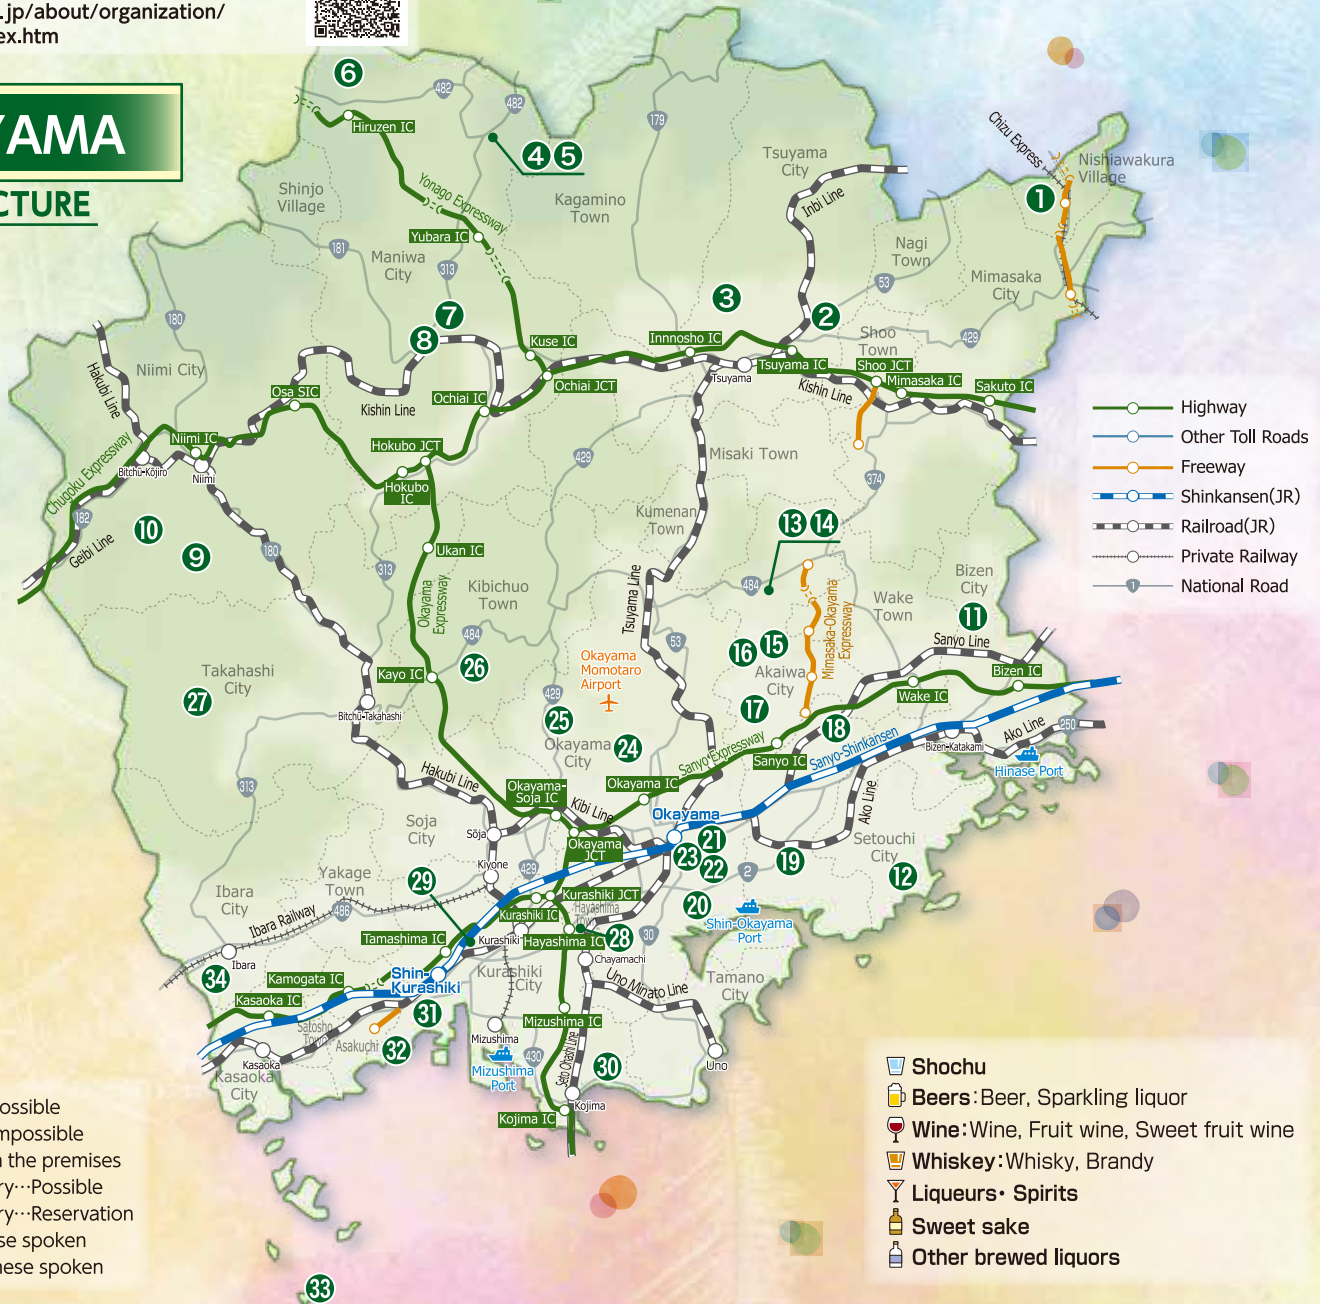

OKAYAMA PREFECTURE

- ◎: Web: Mail order Possible
- ○: Web: Mail order Impossible
- ●: There is a shop on the premises
- ★: Visit to the brewery... Possible
- ☆: Visit to the brewery... Reservation
- ○: English and Chinese spoken
- -: No English or Chinese spoken

- 🍷 Shochu
- 🍺 Beers: Beer, Sparkling liquor
- 🍷 Wine: Wine, Fruit wine, Sweet fruit wine
- 🍷 Whiskey: Whisky, Brandy
- 🍷 Liqueurs: Spirits
- 🍷 Sweet sake
- 🍷 Other brewed liquors

Municipality	Factory	Main brand	Phone	WEB	Shop	Visit	English spoken	Chinese spoken
Nishiwakura Village	1 NISHIAWAKURA-HINOKI Brewery	HINOKI-IPA	-	○	○	○	○	-
Tsuyama City	2 Tagohonke Sake Brewery Co., Ltd.	TSUYAMA BEER	0868-29-1111	○	●	☆	○	-
Maniwa City	3 NAMBASHIZO CORPORATION	SAKUSHUMUSASHI	0868-27-0008	○	●	☆	○	-
	4 HIRUZEN-KOGEI DOBUROKU Brewery	SHIROMITE	090-9974-6703	○	●	☆	○	-
	5 Hiruzen Brewery TSUCHITOMIZU	Sour Ale	090-7546-3814	○	●	☆	-	-
	6 HIRUZEN WINERY	VITIS COIGNETIAE RED	0867-66-4424	○	●	☆	-	-
	7 TSUJI Co., Ltd.	GOZENSHU Yuzushu	0867-44-3155	○	●	☆	○	-
	8 Mimasaka Beer Works	Session IPA	0867-44-1535	○	●	☆	-	-
Niimi City	9 domaine tetta	chardonnay	0867-96-3658	○	●	☆	-	-
	10 OKAYAMA WINE VALLEY ARATAYAMA WINERY	QAUGURA	070-4386-5301	○	●	☆	-	-
	11 MITSUISHI TAKA RENGA KABUSHIKI GAISHA	DREAM OR REAL DOOR	0869-62-0543	○	●	☆	-	-
Setouchi City	12 KOUISO SHUZO CO., LTD.	PEACH LIQUOR	0869-34-2002	○	●	☆	○	-
Akaiwa City	13 Okayama Forest Park doitsunomori Beer Factory	Pilsner	086-958-2111	○	●	☆	-	-
	14 KORESATO WINERY CO., LTD.	TSUCHINARAO	086-958-2888	○	●	☆	-	-
	15 OKAYAMA WINERY	Grande Polaire Yoichi Kerner	-	○	●	☆	-	-
	16 Toshimori Sake Brewery Co., Ltd.	Sakehitosuji Lemon Sake	086-957-3117	○	●	☆	-	-
	17 MUROMACHI SHUZO CO., LTD.	AMAJUKU TOROKERU SHIMIZU-HAKUTOSHU	086-955-0029	○	●	☆	-	-