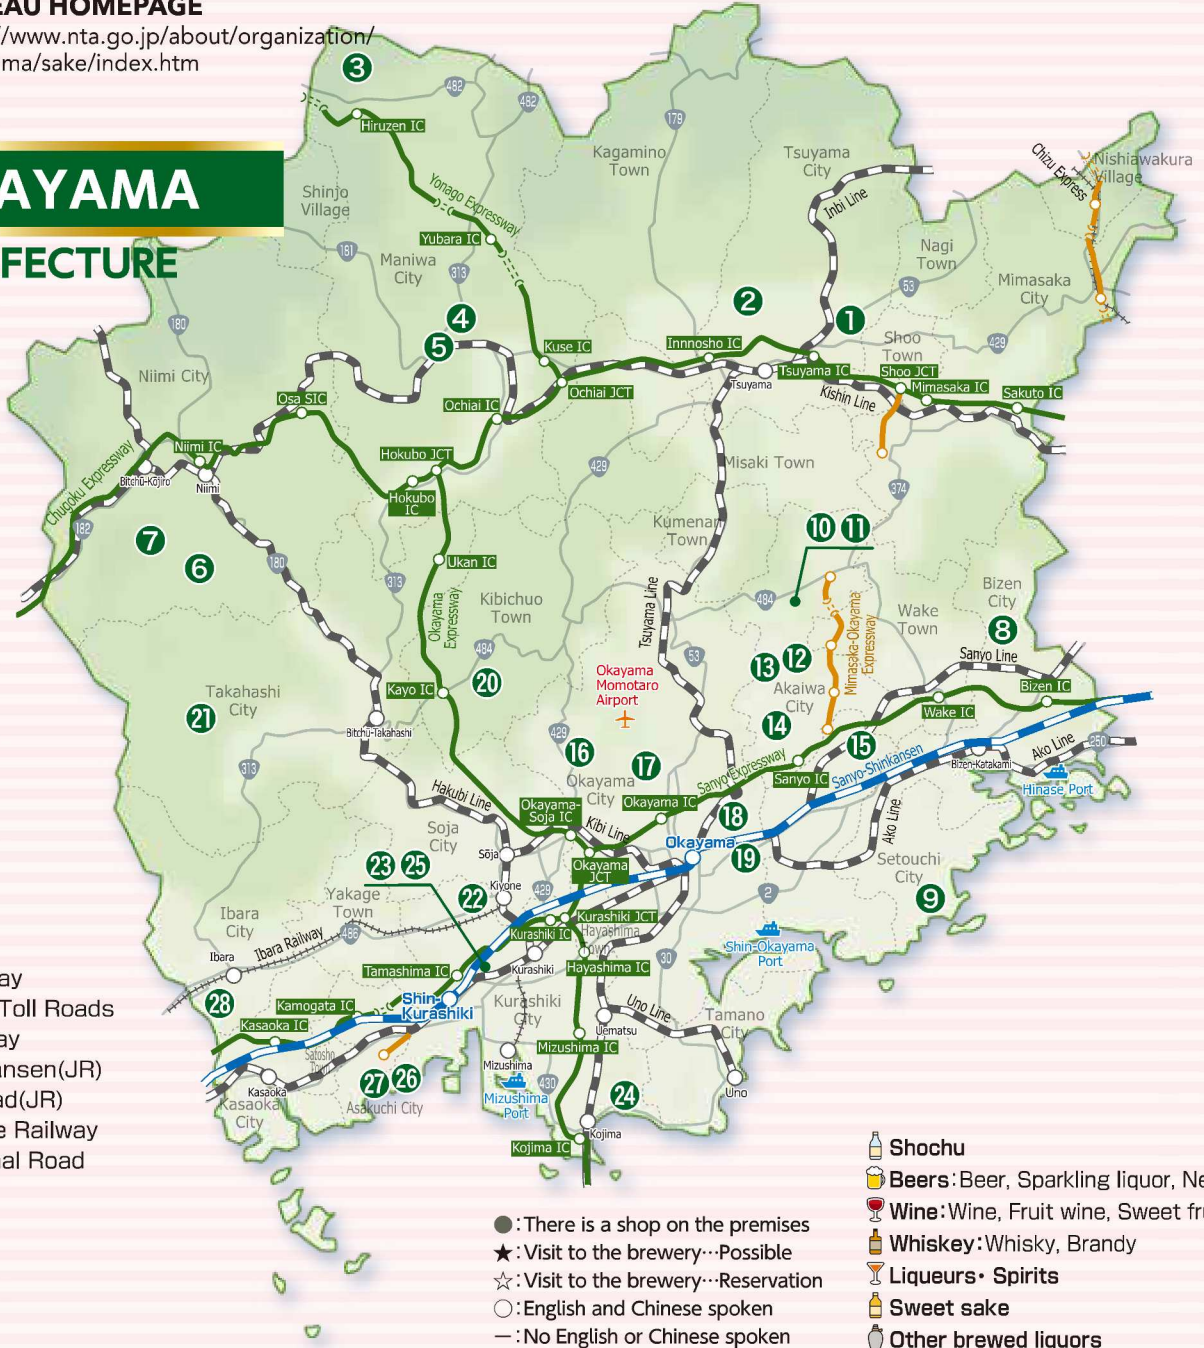

Japan. "Kampai" to the world.

Breweries Map

Wineries, Distilleries, etc.

AS OF SEPTEMBER 30, 2021

- ① This "Breweries Map" only indicates the factories which hope to publish.
- ② Please contact the manufacturer before visiting the manufacturing site, as there are precautions to be taken from the standpoint of hygiene and safety.
- ③ Please contact the brewery beforehand to inquire about languages spoken other than English or Chinese.
- ④ The sightseeing locations on the map accompanied by illustrations indicate the locations of the "World Heritage Sites" as adopted by the UNESCO General Assembly.
- ⑤ Unauthorized copying and replication of this "Breweries Map" are strictly prohibited. ALL rights reserved.

Created by: Hiroshima Regional Taxation Bureau

HIROSHIMA REGIONAL TAXATION BUREAU HOMEPAGE

<https://www.nta.go.jp/about/organization/hiroshima/sake/index.htm>

OKAYAMA PREFECTURE

- Highway
- Other Toll Roads
- Freeway
- Shinkansen(JR)
- Railroad(JR)
- Private Railway
- National Road

- : There is a shop on the premises
- ★ : Visit to the brewery...Possible
- ☆ : Visit to the brewery...Reservation
- : English and Chinese spoken
- : No English or Chinese spoken

- Shochu
- Beers: Beer, Sparkling liquor, New genre
- Wine: Wine, Fruit wine, Sweet fruit wine
- Whiskey: Whisky, Brandy
- Liqueurs· Spirits
- Sweet sake
- Other brewed liquors