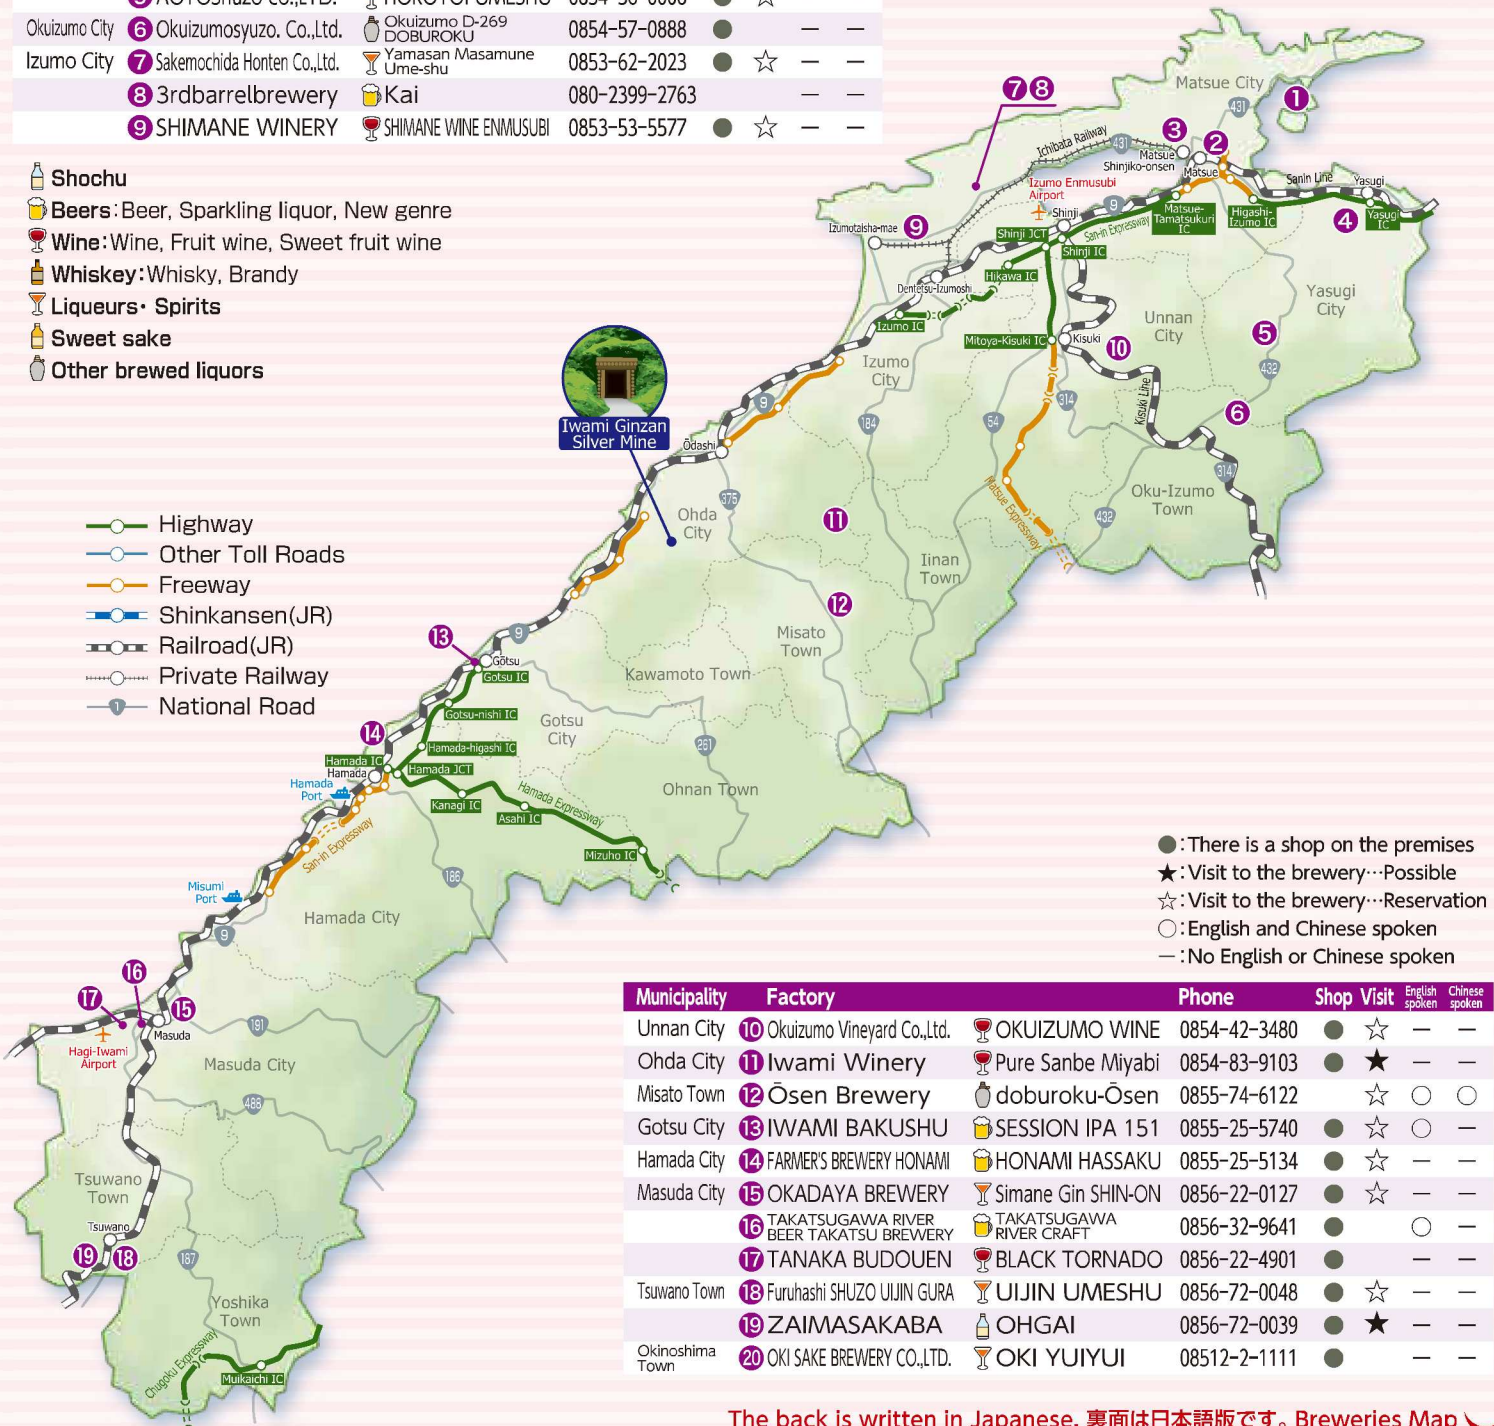

Shochu

- 🍷 Beers: Beer, Sparkling liquor, New genre
- 🍷 Wine: Wine, Fruit wine, Sweet fruit wine
- 🍷 Whiskey: Whisky, Brandy
- 🍷 Liqueurs· Spirits
- 🍷 Sweet sake
- 🍷 Other brewed liquors