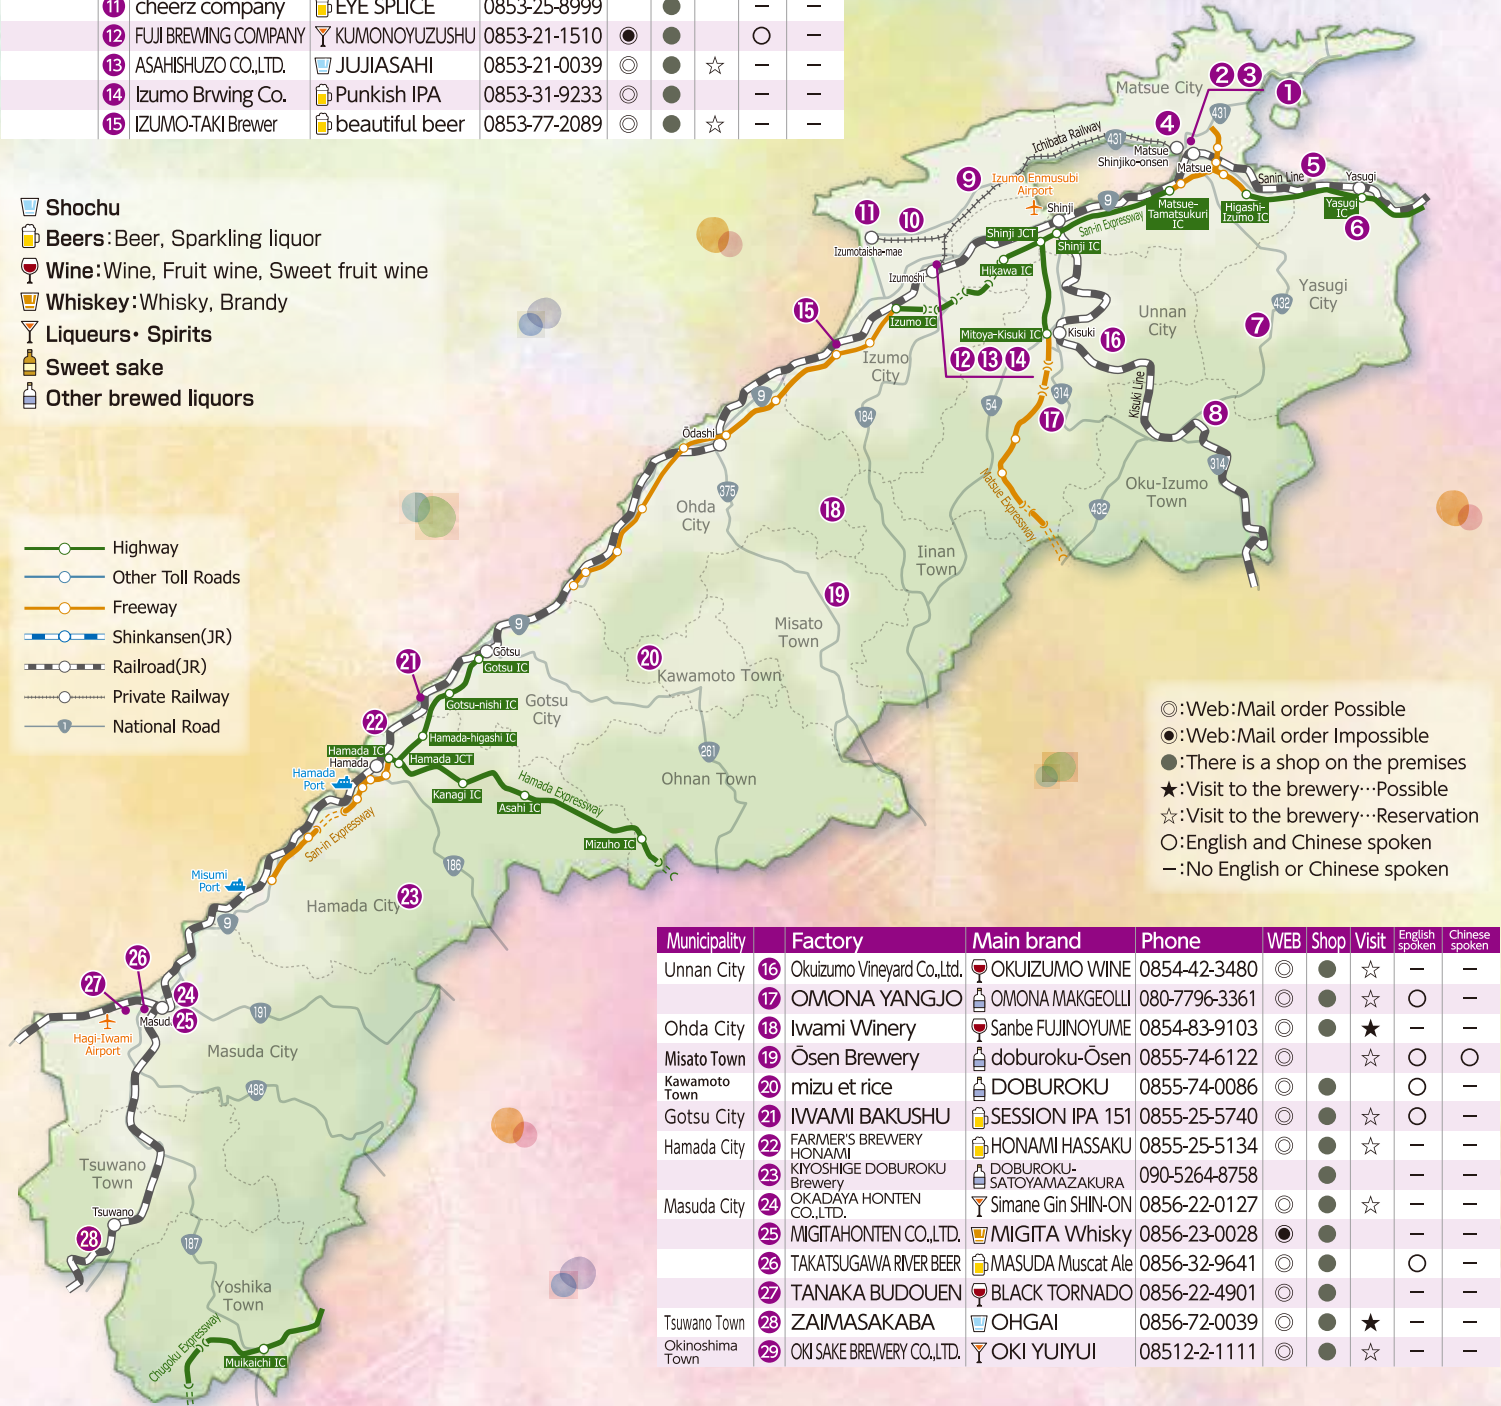

# Breweries MAP

Japan. "Kampai" to the world.

AS OF SEPTEMBER 30, 2024

Wineries, Distilleries, etc.

- This "Breweries MAP" only indicates the factories which hope to publish.
- Please contact the manufacturer before visiting the manufacturing site, as there are precautions to be taken from the standpoint of hygiene and safety.
- Please contact the brewery beforehand to inquire about languages spoken other than English or Chinese.
- Unauthorized copying and replication of this "Breweries MAP" are strictly prohibited. ALL rights reserved.

### Shochu

- Beers: Beer, Sparkling liquor
- Wine: Wine, Fruit wine, Sweet fruit wine
- Whiskey: Whisky, Brandy
- Liqueurs· Spirits
- Sweet sake
- Other brewed liquors

- Highway
- Other Toll Roads
- Freeway
- Shinkansen(JR)
- Railroad(JR)
- Private Railway
- National Road

Municipality	Factory	Main brand	Phone	WEB	Shop	Visit	English spoken	Chinese spoken
Unan City	16 Okuizumo Vineyard Co., Ltd.	OKUIZUMO WINE	0854-42-3480	☉	●	☆	—	—
	17 OMONA YANGJO	OMONA MAKGEOLLI	080-7796-3361	☉	●	☆	○	—
Ohda City	18 Iwami Winery	Sanbe FUJINOYUME	0854-83-9103	☉	●	★	—	—
Misato Town	19 Ōsen Brewery	doburoku-Ōsen	0855-74-6122	☉	—	☆	○	○
Kawamoto Town	20 mizu et rice	DOBUROKU	0855-74-0086	☉	●	—	○	—
Gotsu City	21 IWAMI BAKUSHU	SESSION IPA 151	0855-25-5740	☉	●	☆	○	—
Hamada City	22 FARMER'S BREWERY HONAMI	HONAMI HASSAKU	0855-25-5134	☉	●	☆	—	—
	23 KYOSHIGE DOBUROKU Brewery	DOBUROKU SATOYAMAZAKURA	090-5264-8758	—	●	—	—	—
Masuda City	24 OKADAYA HONTEN CO., LTD.	Simane Gin SHIN-ON	0856-22-0127	☉	●	☆	—	—
	25 MIGITAHONTEN CO., LTD.	MIGITA Whisky	0856-23-0028	●	●	—	—	—
	26 TAKATSUGAWA RIVER BEER	MASUDA Muscat Ale	0856-32-9641	☉	●	—	○	—
	27 TANAKA BUDOJEN	BLACK TORNADO	0856-22-4901	☉	●	—	—	—
Tsuwano Town	28 ZAIMASAKABA	OHGAI	0856-72-0039	☉	●	★	—	—
Okinoshima Town	29 OKI SAKE BREWERY CO., LTD.	OKI YUIYUI	08512-2-1111	☉	●	☆	—	—

The back is written in English. 裏面は日本語版です。Breweries Map