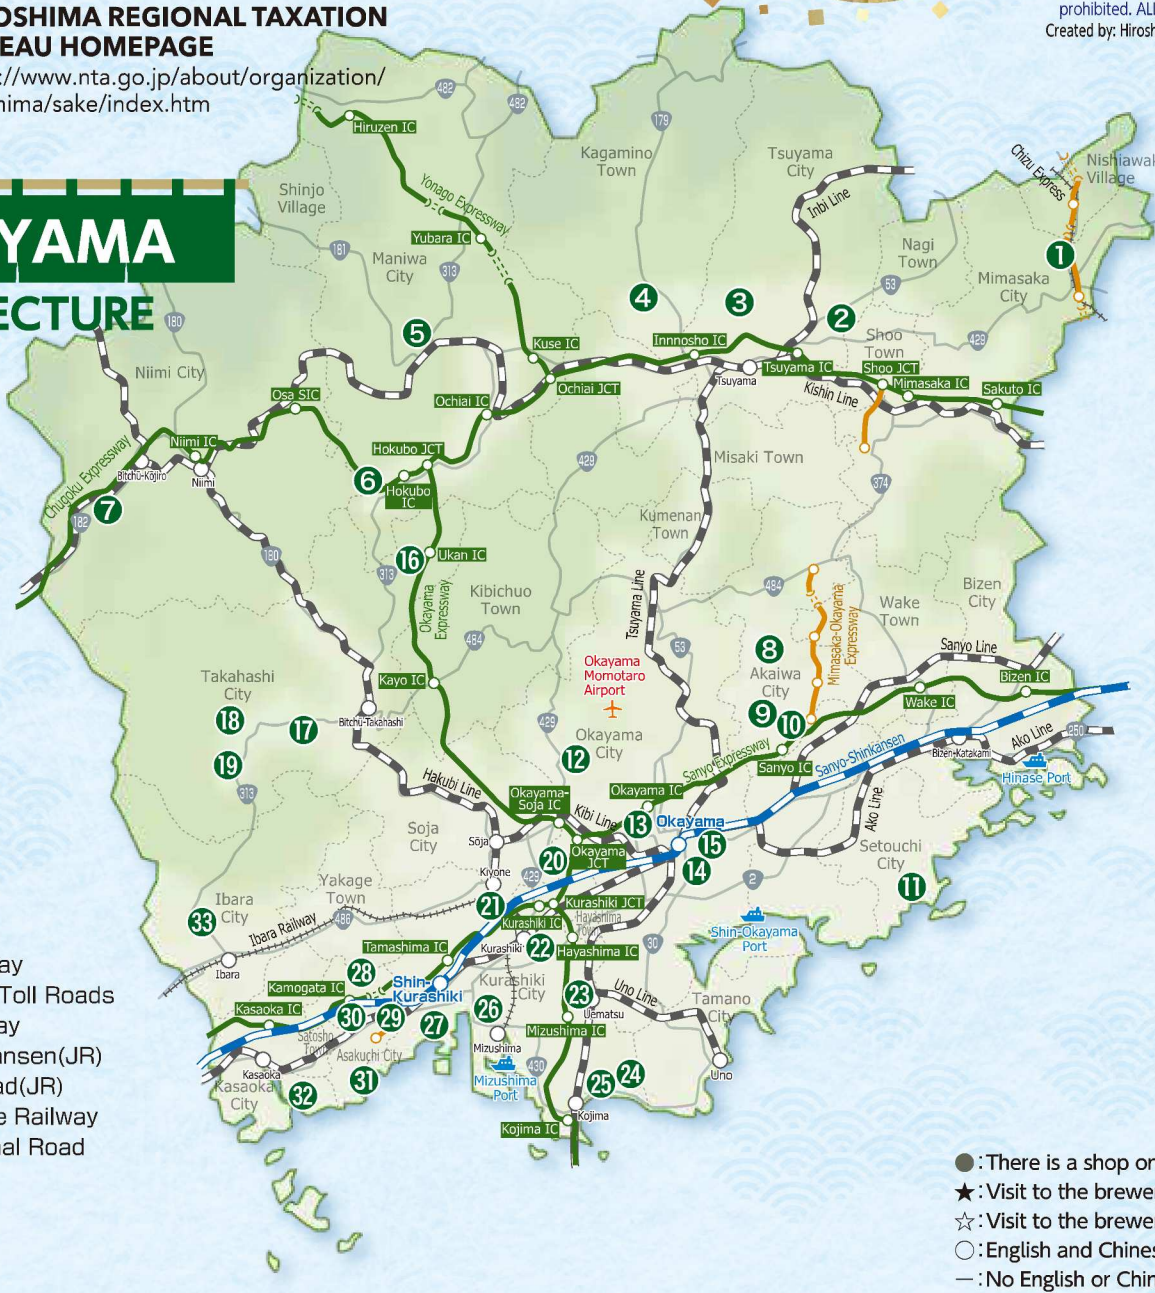

# SAKE Breweries Map

Japan. "Kampai" to the world.

AS OF SEPTEMBER 30, 2021

- This "SAKE Breweries Map" only indicates the factories which hope to publish.
- Please contact the manufacturer before visiting the manufacturing site, as there are precautions to be taken from the standpoint of hygiene and safety.
- Please contact the brewery beforehand to inquire about languages spoken other than English or Chinese.
- The sightseeing locations on the map accompanied by illustrations indicate the locations of the "World Heritage Sites" as adopted by the UNESCO General Assembly.
- Unauthorized copying and replication of this "SAKE Breweries Map" are strictly prohibited. ALL rights reserved.

# OKAYAMA PREFECTURE

- Highway
- Other Toll Roads
- Freeway
- Shinkansen (JR)
- Railroad (JR)
- Private Railway
- National Road

- : There is a shop on the premises
- ★ : Visit to the brewery...Possible
- ☆ : Visit to the brewery...Reservation
- : English and Chinese spoken
- : No English or Chinese spoken