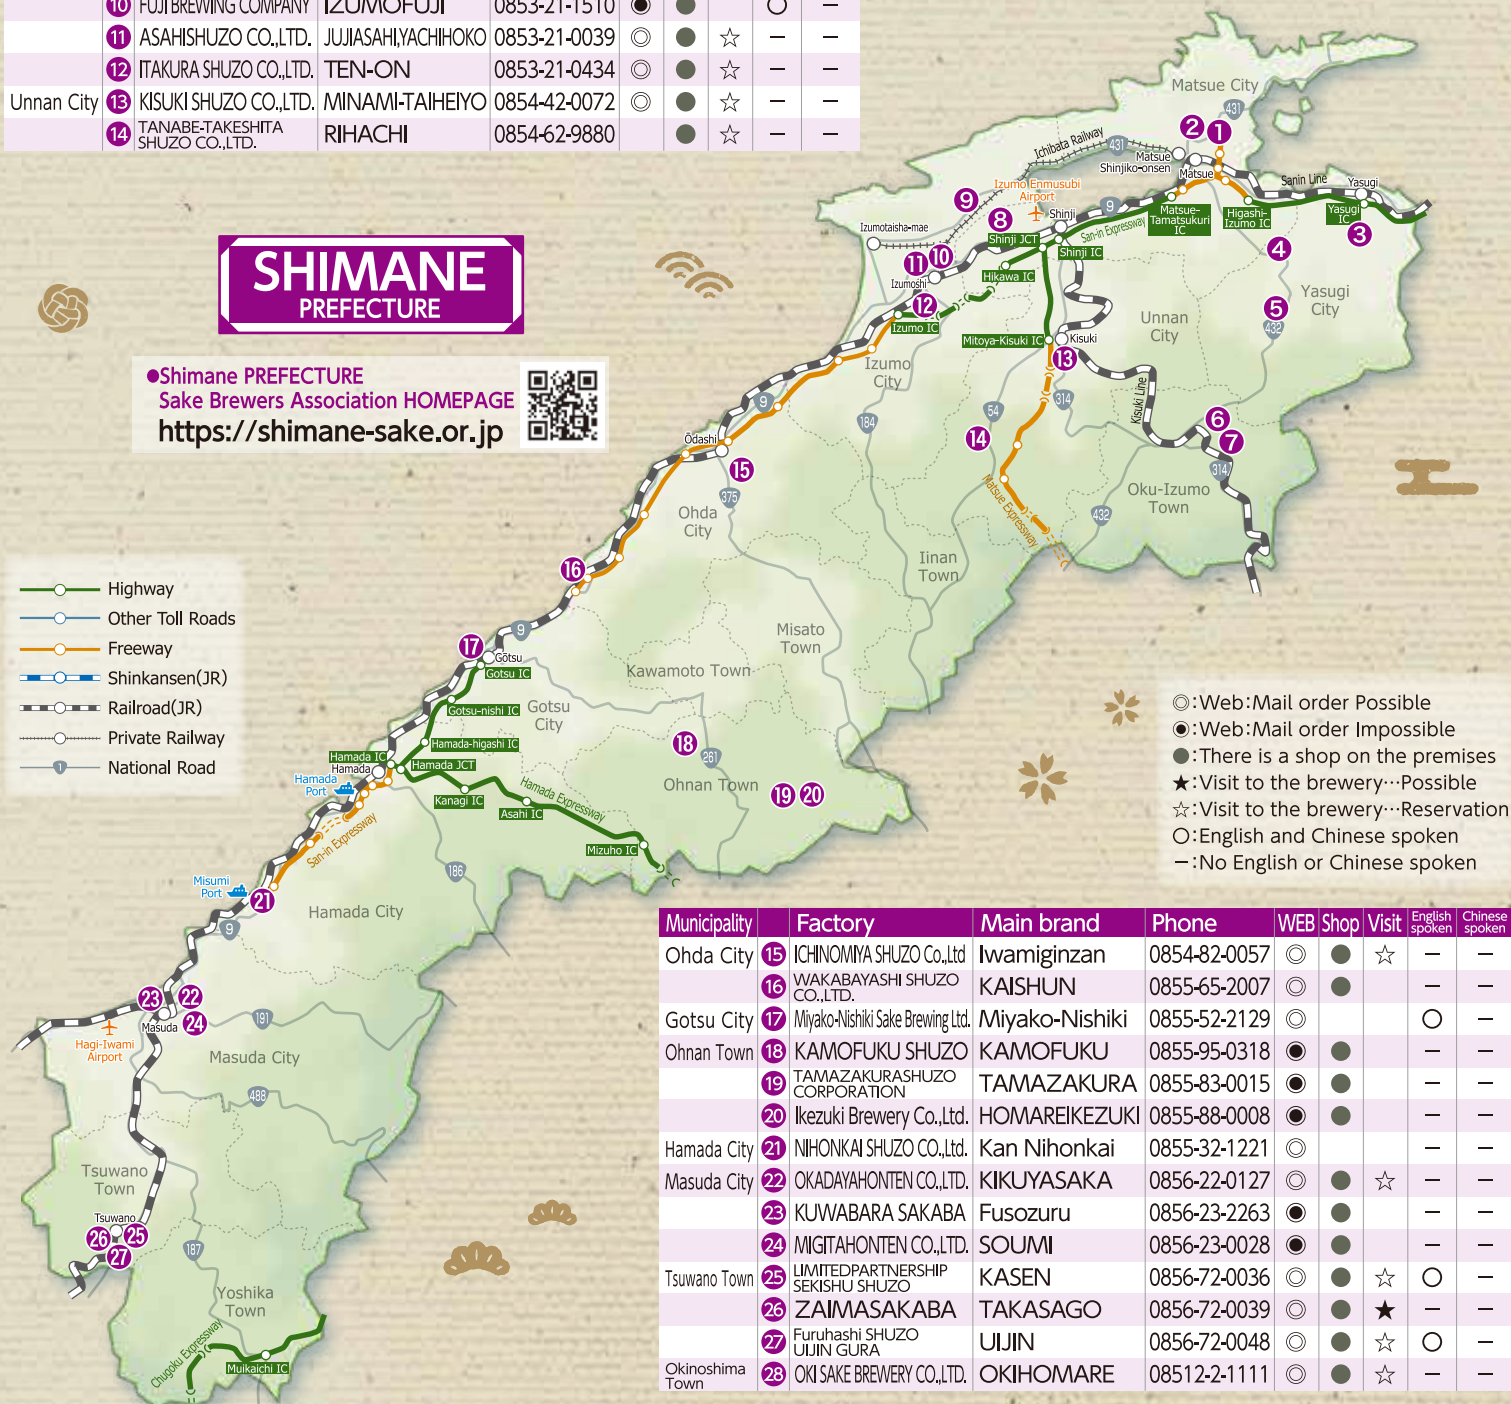

"Traditional knowledge and skills of Sake-making with koji mold in Japan" registered as a UNESCO Intangible Cultural Heritage.!

Japan. "Kampai" to the world.

AS OF SEPTEMBER 30, 2024

SAKE Breweries MAP

- 1 This "SAKE Breweries MAP" only indicates the factories which hope to publish.
- 2 Please contact the manufacturer before visiting the manufacturing site, as there are precautions to be taken from the standpoint of hygiene and safety.
- 3 Please contact the brewery beforehand to inquire about languages spoken other than English or Chinese.
- 4 Unauthorized copying and replication of this "SAKE Breweries MAP" are strictly prohibited. ALL rights reserved.

SHIMANE PREFECTURE

● Shimane PREFECTURE Sake Brewers Association HOMEPAGE
<https://shimane-sake.or.jp>

- Highway
- Other Toll Roads
- Freeway
- Shinkansen(JR)
- Railroad(JR)
- Private Railway
- National Road

- ⊙: Web: Mail order Possible
- : Web: Mail order Impossible
- : There is a shop on the premises
- ★: Visit to the brewery... Possible
- ☆: Visit to the brewery... Reservation
- : English and Chinese spoken
- : No English or Chinese spoken

The back is written in Japanese. 裏面は日本語版です。 SAKE Breweries Map